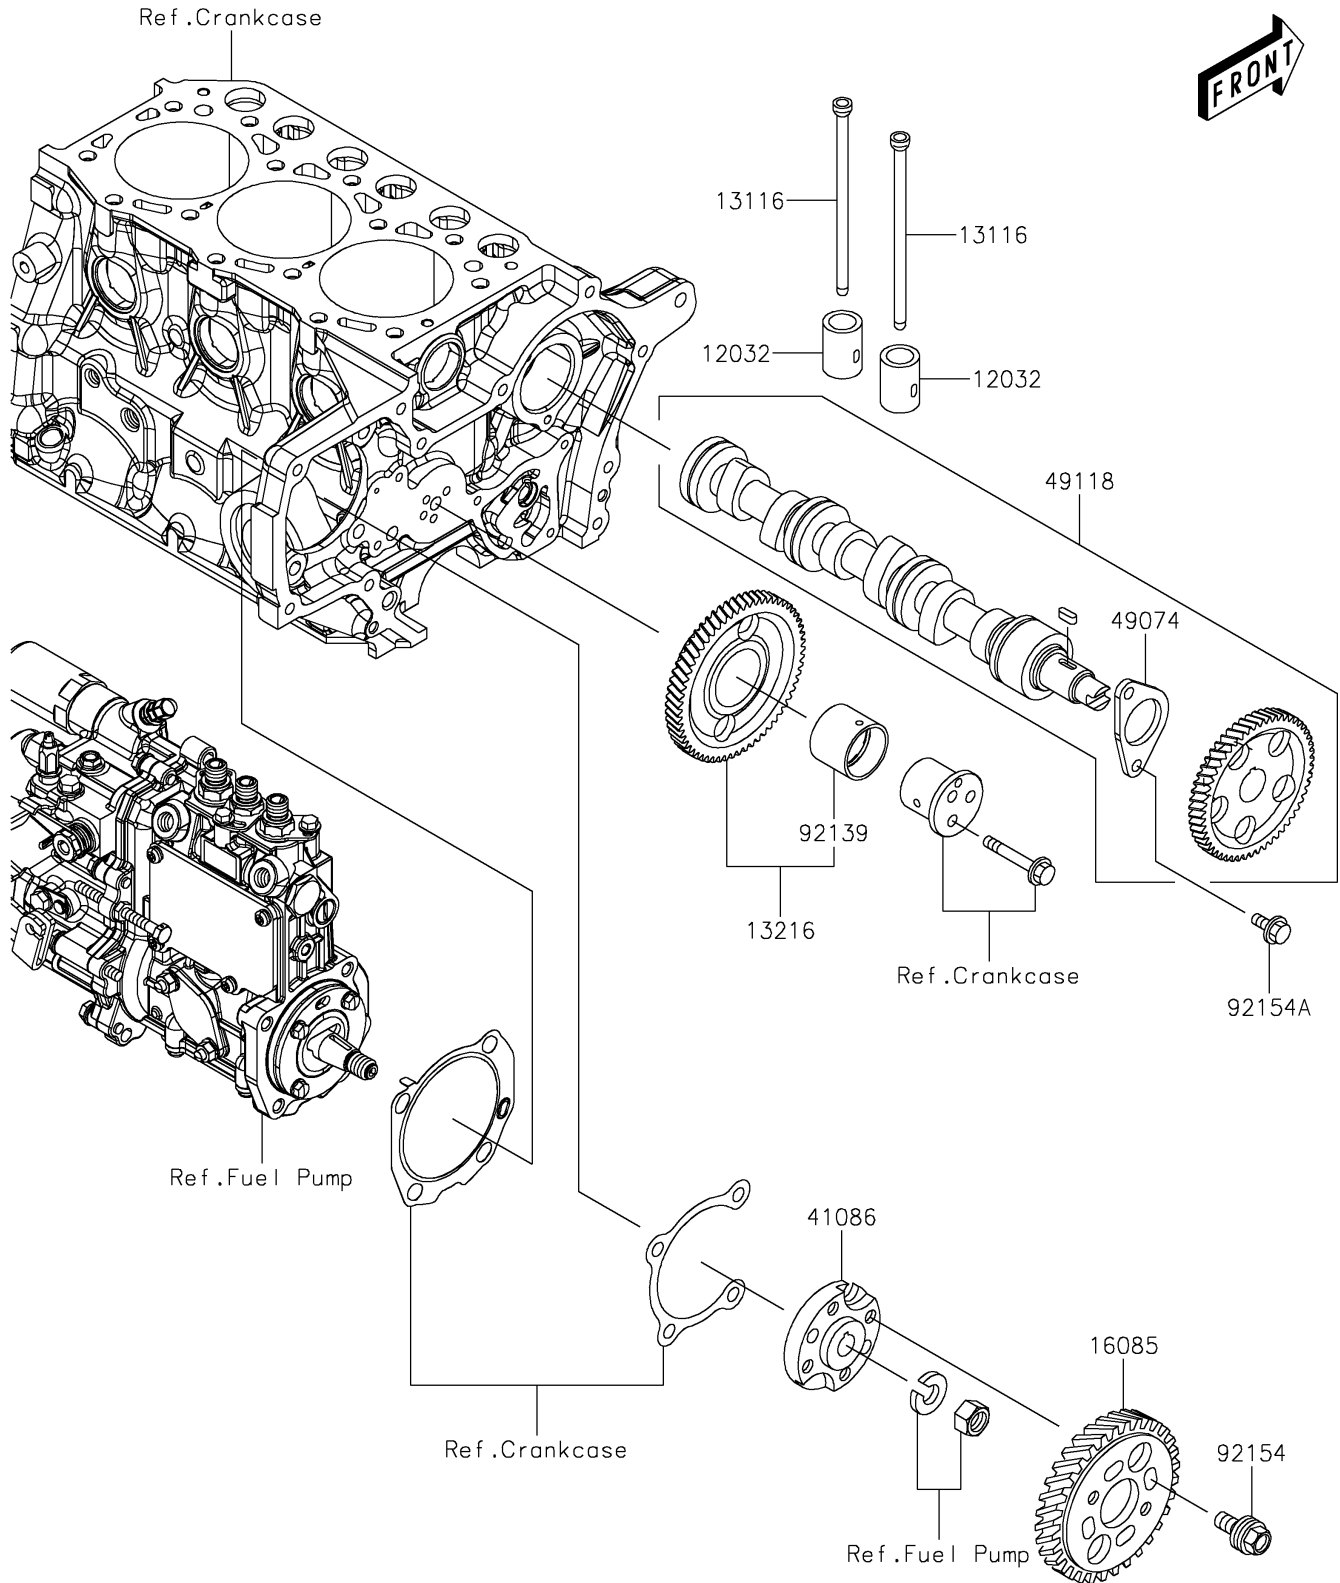

## 2017 MULE PRO-DXT™ DIESEL PARTS DIAGRAM

Valve(s)/Camshaft(s)

E1211

## 2017 MULE PRO-DXT™ DIESEL PARTS LIST

Valve(s)/Camshaft(s)

ITEM NAME	PART NUMBER	QUANTITY
TAPPET (Ref # 12032)	12032-0021	1
ROD-PUSH (Ref # 13116)	13116-0726	1
GEAR-COMP,IDLE (Ref # 13216)	13216-0889	1
GEAR,PUMP (Ref # 16085)	16085-0648	1
FLANGE (Ref # 41086)	41086-0723	1
PLATE-THRUST (Ref # 49074)	49074-0004	1
CAMSHAFT-COMP (Ref # 49118)	49118-0864	1
BUSHING,IDLE GEAR (Ref # 92139)	92139-0863	1
BOLT (Ref # 92154)	92154-1996	1
BOLT,FLANGED,6X12 (Ref # 92154A)	92154-1998	1