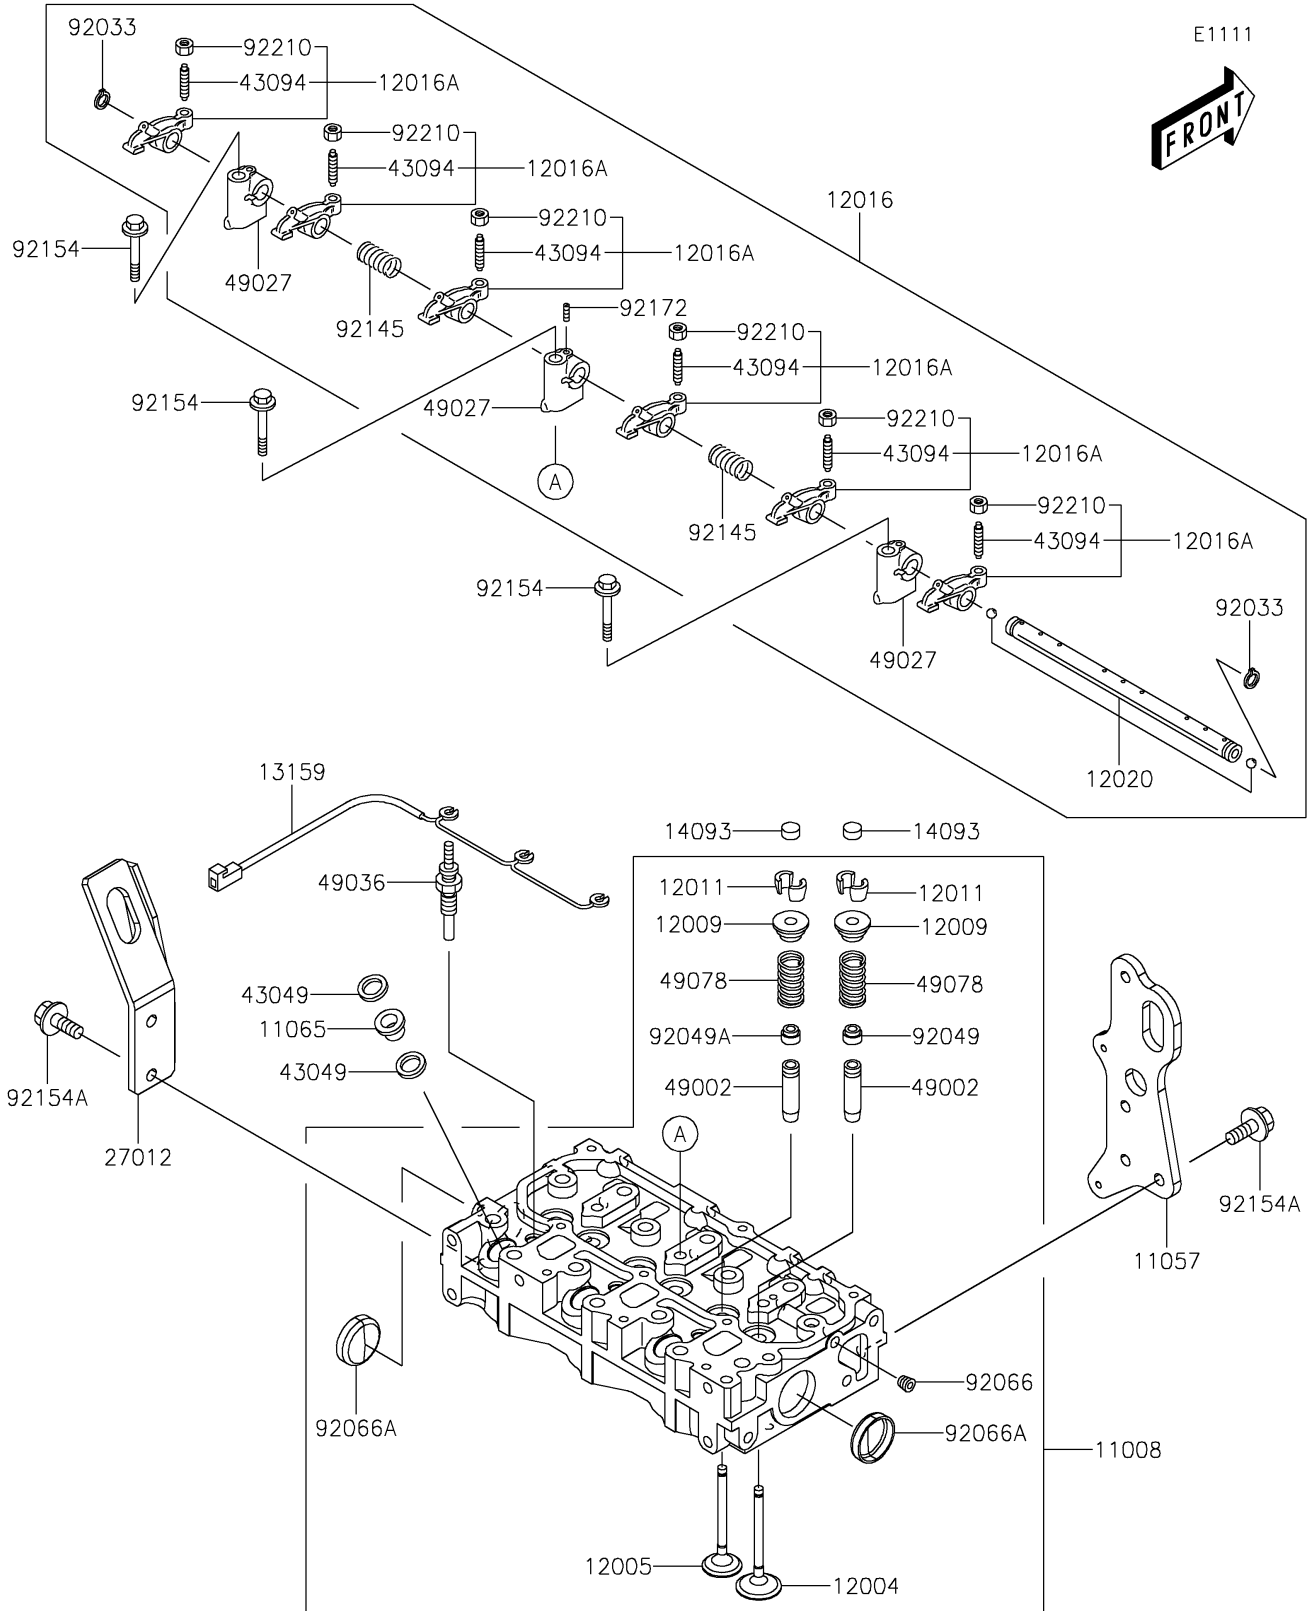

2017 MULE PRO-DXT™ DIESEL PARTS DIAGRAM

Cylinder Head

2017 MULE PRO-DXT™ DIESEL PARTS LIST

Cylinder Head

ITEM NAME	PART NUMBER	QUANTITY
HEAD-COMP-CYLINDER (Ref # 11008)	11008-0875	1
BRACKET,FRAME (Ref # 11057)	11057-1247	1
CAP,NOZZLE (Ref # 11065)	11065-0942	1
VALVE-INTAKE (Ref # 12004)	12004-0739	1
VALVE-EXHAUST (Ref # 12005)	12005-0759	1
RETAINER-VALVE SPRING (Ref # 12009)	12009-0029	1
COLLET (Ref # 12011)	12011-0004	1
ARM-ROCKER (Ref # 12016)	12016-0044	1
ARM-ROCKER (Ref # 12016A)	12016-0045	1
SHAFT-ROCKER (Ref # 12020)	12020-0018	1
CONNECTOR,PLUG-GLOW (Ref # 13159)	13159-0019	1
COVER,VALVE (Ref # 14093)	14093-0440	1
HOOK (Ref # 27012)	27012-0819	1
PACKING,NOZZLE (Ref # 43049)	43049-0037	1
ADJUSTER,VALVE (Ref # 43094)	43094-0006	1
GUIDE-VALVE (Ref # 49002)	49002-0032	1
HOLDER-ROCKER (Ref # 49027)	49027-0001	1
PLUG-GLOW (Ref # 49036)	49036-0002	1
SPRING-ENGINE VALVE (Ref # 49078)	49078-0731	1
RING-SNAP (Ref # 92033)	92033-0773	1
SEAL-OIL,INTAKE (Ref # 92049)	92049-0789	1
SEAL-OIL,EXHAUST (Ref # 92049A)	92049-0790	1
PLUG (Ref # 92066)	92066-0847	1
PLUG (Ref # 92066A)	92066-0852	1
SPRING (Ref # 92145)	92145-1711	1
BOLT,FLANGED,8X40 (Ref # 92154)	92154-1987	1
BOLT,FLANGED,8X16 (Ref # 92154A)	92154-2071	1
SCREW,5X16 (Ref # 92172)	92172-0984	1
NUT,8MM (Ref # 92210)	92210-1468	1