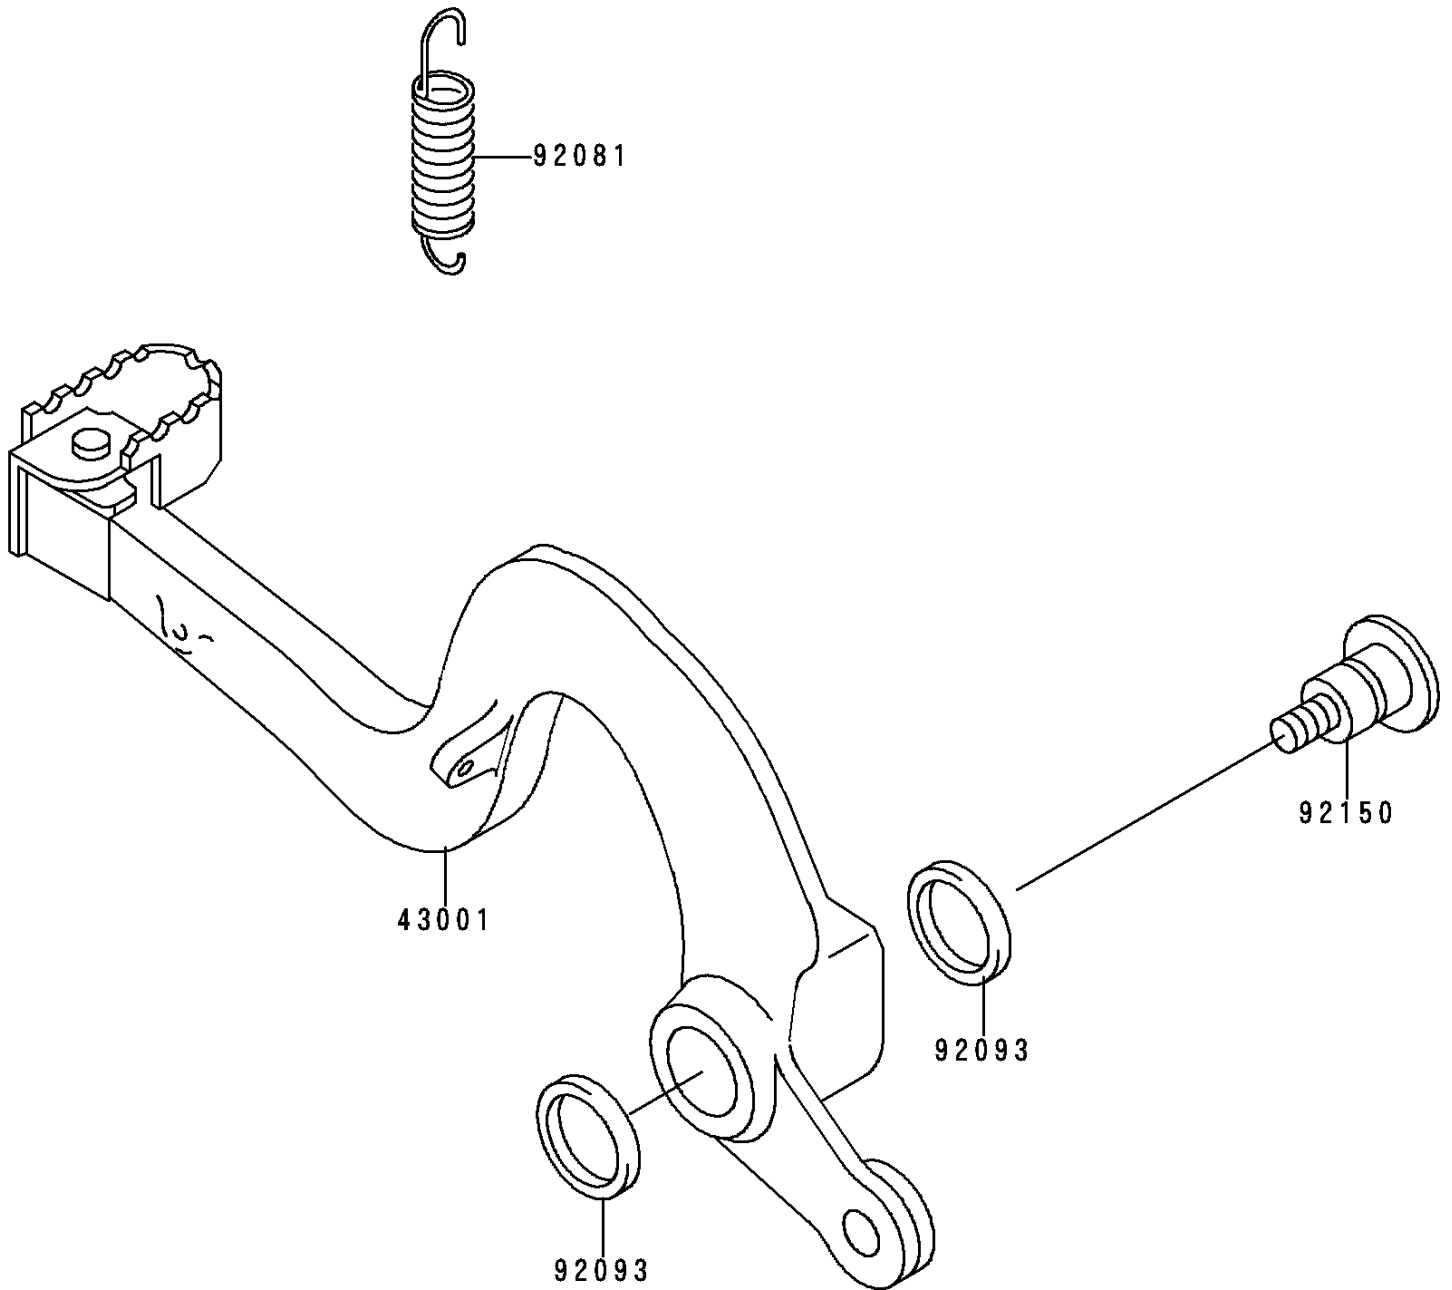

1996 KX125 PARTS DIAGRAM

Brake Pedal

F2260

1996 KX125 PARTS LIST

Brake Pedal

ITEM NAME	PART NUMBER	QUANTITY
LEVER-BRAKE,PEDAL (Ref # 43001)	43001-1360	1
SPRING,BRAKE PEDAL RETURN (Ref # 92081)	92081-1932	1
SEAL,MY 16X20X2.8 (Ref # 92093)	92093-1386	2
BOLT (Ref # 92150)	92150-1832	1