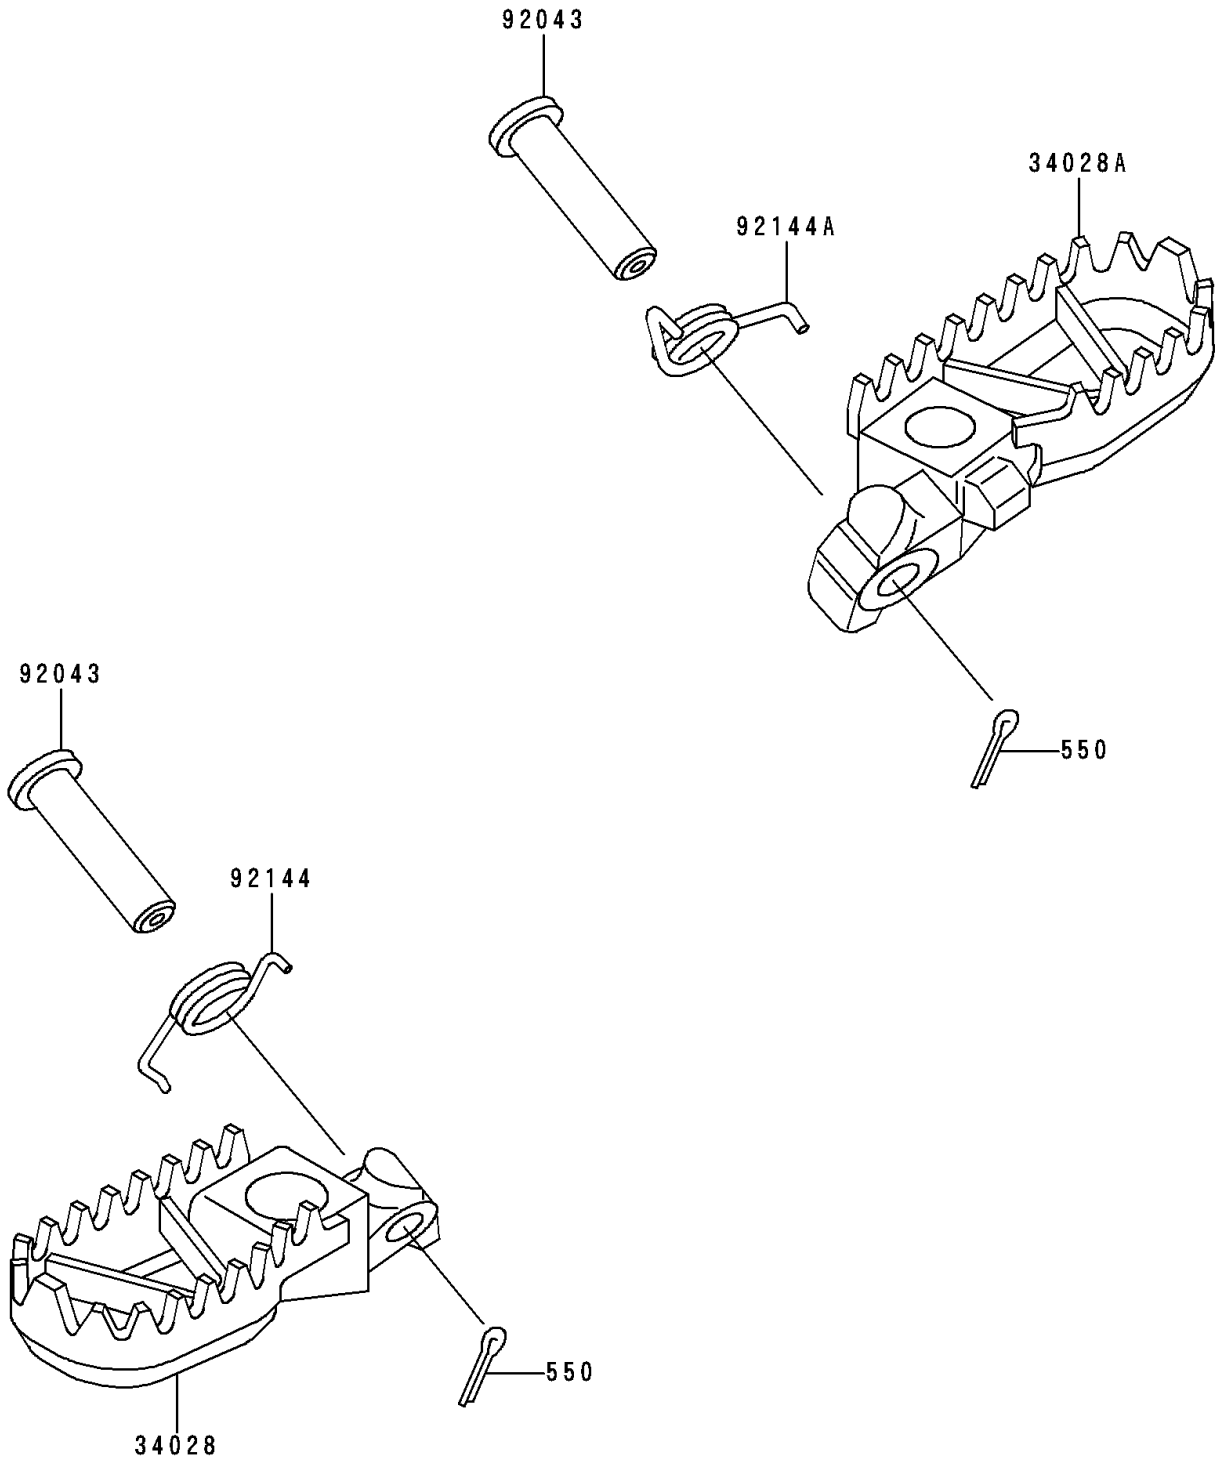

1996 KX125 PARTS DIAGRAM

Footrests

F2160

1996 KX125 PARTS LIST

Footrests

ITEM NAME	PART NUMBER	QUANTITY
PIN-COTTER,3.0X20 (Ref # 550)	550S3020	2
STEP,LH,SILVER NO.25 (Ref # 34028)	34028-1332-CE	1
STEP,RH,SILVER NO.25 (Ref # 34028A)	34028-1365-CE	1
PIN,10X45.5 (Ref # 92043)	92043-1372	2
SPRING,STEP,LH (Ref # 92144)	92144-1828	1
SPRING,STEP,RH (Ref # 92144A)	92144-1829	1