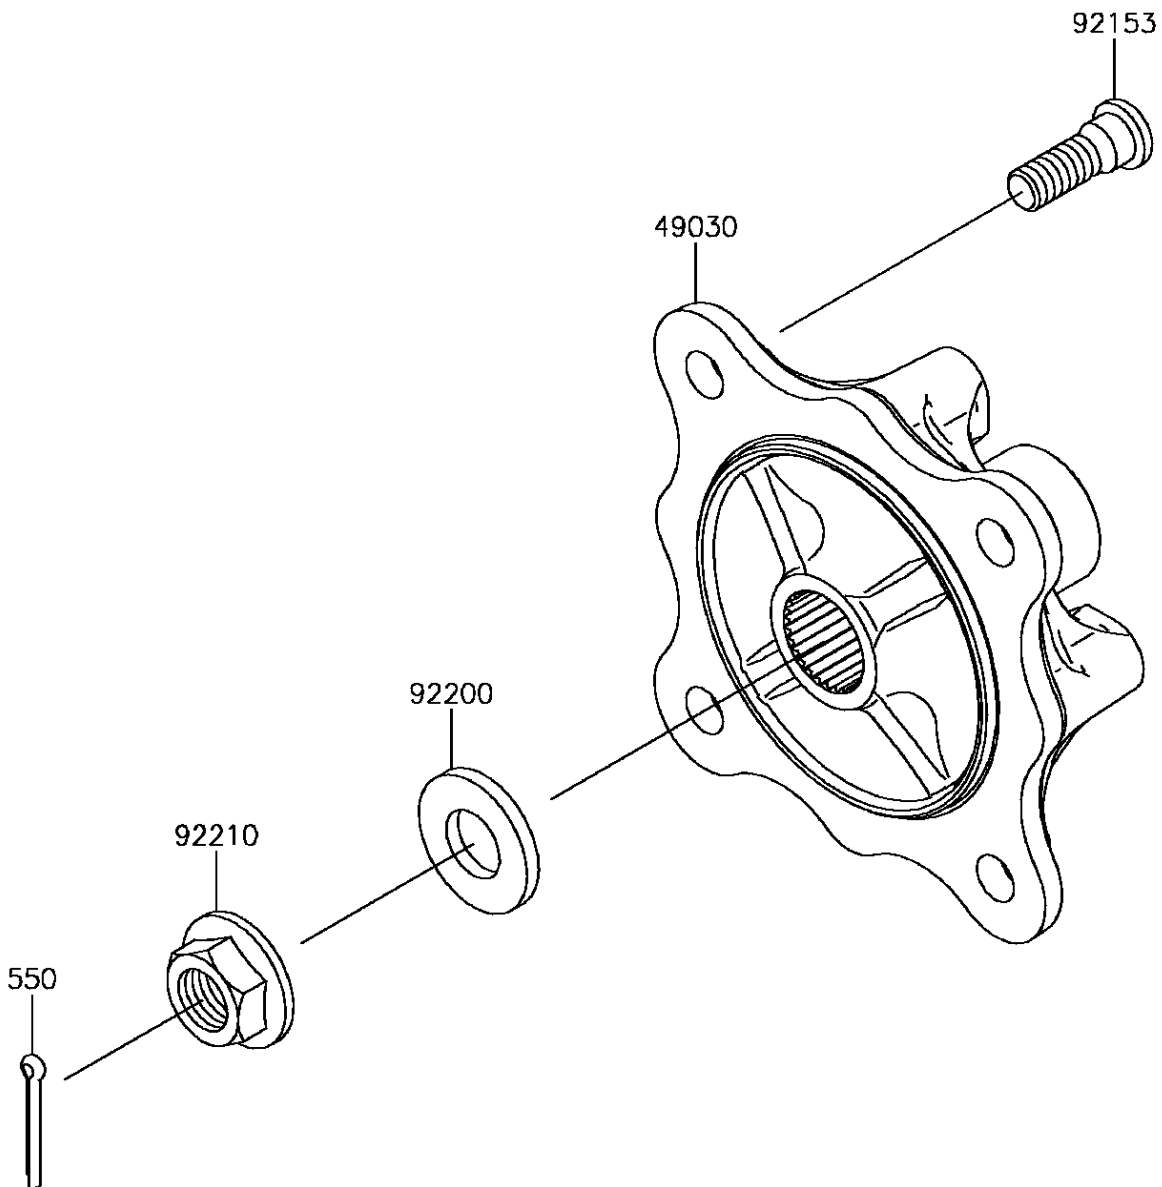

2017 MULE PRO-FX™ EPS CAMO PARTS DIAGRAM

Rear Hubs/Brakes

F2240

2017 MULE PRO-FX™ EPS CAMO PARTS LIST

Rear Hubs/Brakes

ITEM NAME	PART NUMBER	QUANTITY
HUB,RR (Ref # 49030)	49030-0049	2
PIN-COTTER,4.0X30 (Ref # 550)	550AA4030	2
BOLT,12MM (Ref # 92153)	92153-1915	8
WASHER,20.3X41X4.5 (Ref # 92200)	92200-0921	2
NUT,FLANGED,20MM (Ref # 92210)	92210-2093	2