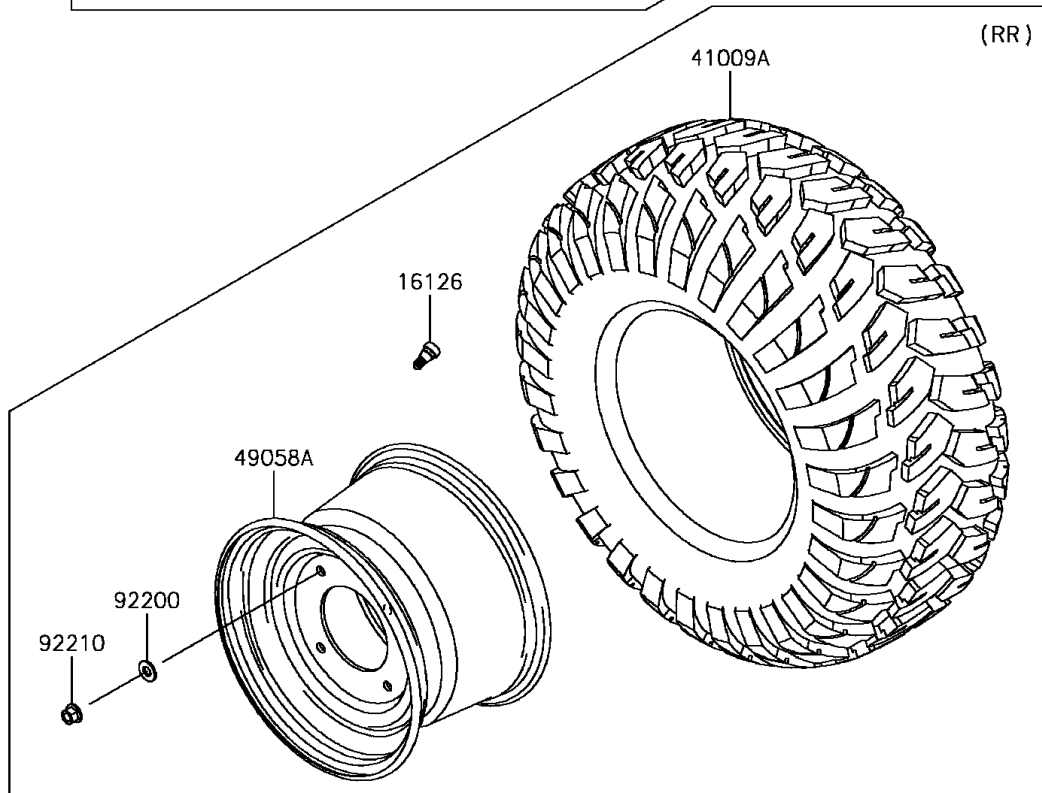

# 2017 MULE PRO-FX™ EPS CAMO PARTS DIAGRAM

Wheels/Tires

## 2017 MULE PRO-FX™ EPS CAMO PARTS LIST

### Wheels/Tires

ITEM NAME	PART NUMBER	QUANTITY
VALVE (Ref # 16126)	16126-4001	4
TIRE,FR,26X9.00R12 4PR,FRONTIER (Ref # 41009)	41009-0567	2
TIRE,RR,26X11.00R12 4PR,FRONTIER (Ref # 41009A)	41009-0568	2
WHEEL,FR,12X7.0AT,F.S.BLACK (Ref # 49058)	49058-0608-397	2
WHEEL,RR,12X8.0AT,F.S.BLACK (Ref # 49058A)	49058-0611-397	2
WASHER,12.1X26X2.3 (Ref # 92200)	92200-0930	8
NUT,12MM (Ref # 92210)	92210-0603	16