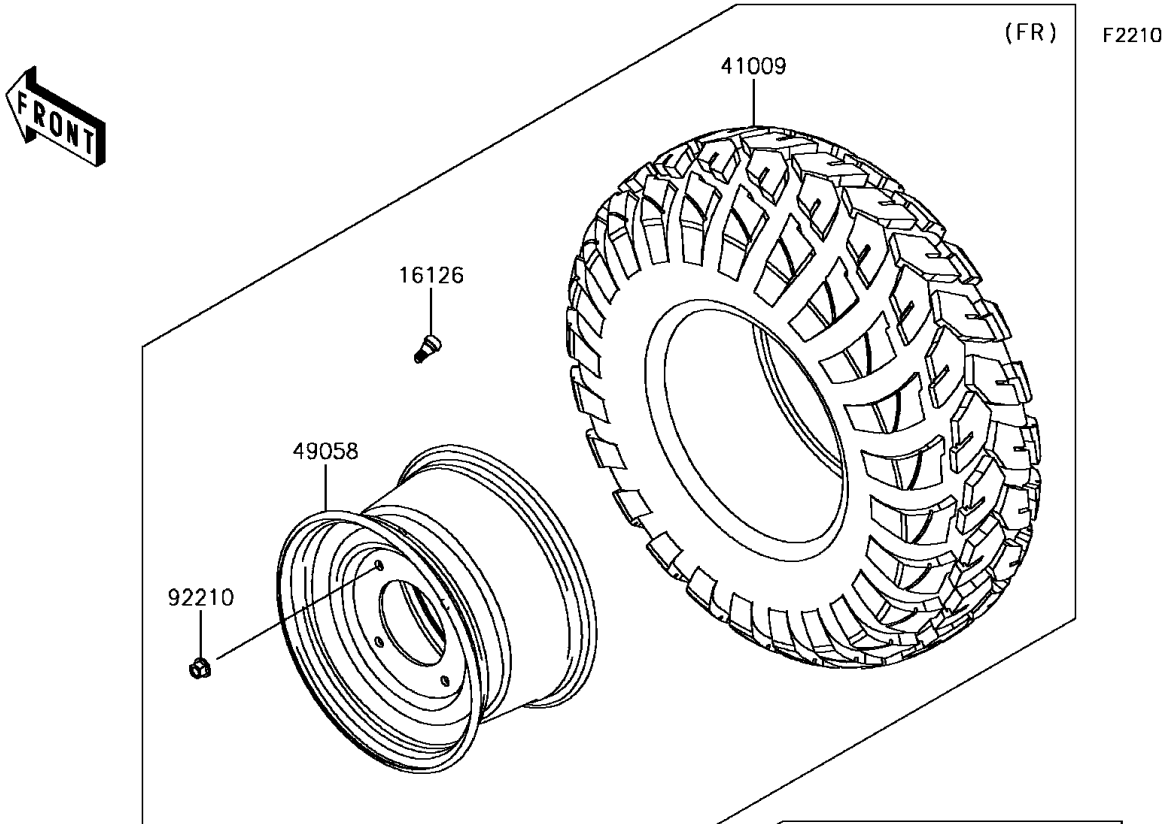

# 2017 MULE PRO-FX™ EPS CAMO PARTS DIAGRAM

Wheels/Tires

## 2017 MULE PRO-FX™ EPS CAMO PARTS LIST

### Wheels/Tires

ITEM NAME	PART NUMBER	QUANTITY
VALVE (Ref # 16126)	16126-4001	4
TIRE,FR,26X9.00R12 4PR,FRONTIER (Ref # 41009)	41009-0567	2
TIRE,RR,26X11.00R12 4PR,FRONTIER (Ref # 41009A)	41009-0568	2
WHEEL,FR,12X7.0AT,F.S.BLACK (Ref # 49058)	49058-0608-397	2
WHEEL,RR,12X8.0AT,F.S.BLACK (Ref # 49058A)	49058-0611-397	2
WASHER,12.1X26X2.3 (Ref # 92200)	92200-0930	8
NUT,12MM (Ref # 92210)	92210-0603	16