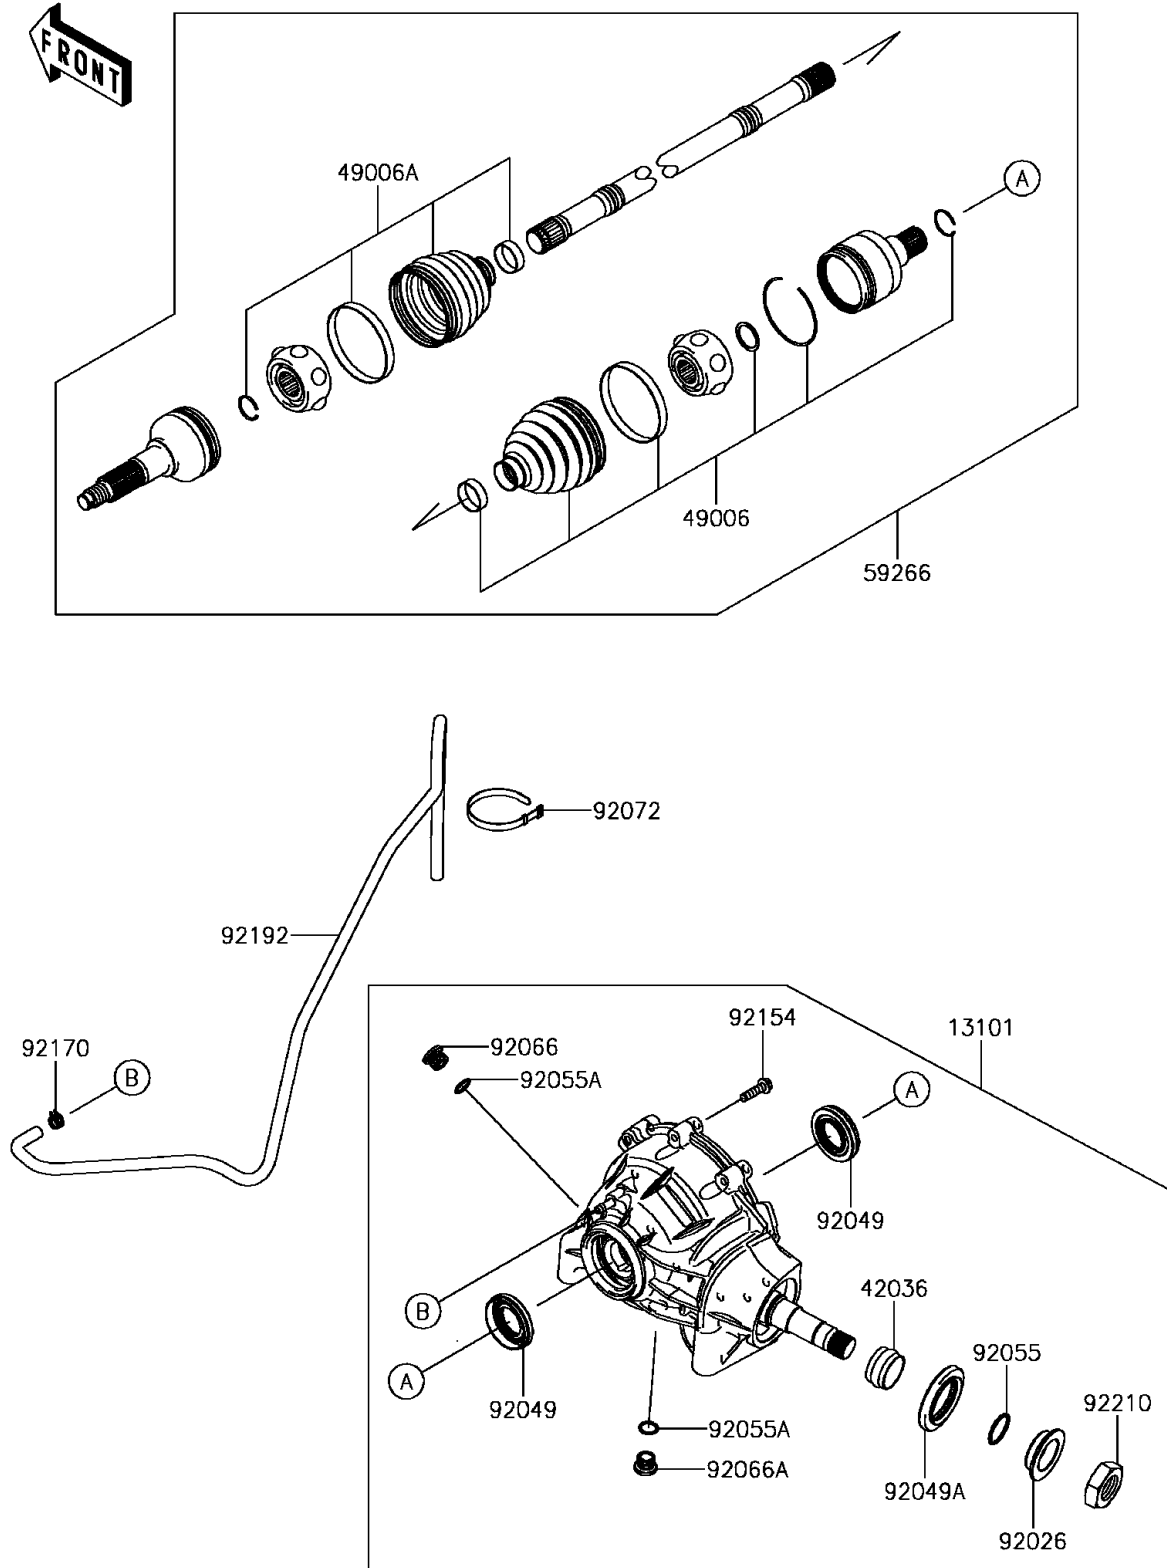

2017 MULE PRO-FX™ EPS CAMO PARTS DIAGRAM

Drive Shaft-Front

E3136

2017 MULE PRO-FX™ EPS CAMO PARTS LIST

Drive Shaft-Front

ITEM NAME	PART NUMBER	QUANTITY
GEAR-ASSY,FRONT DIFFERENTIAL (Ref # 13101)	13101-0662	1
SLEEVE (Ref # 42036)	42036-0741	1
BOOT,INSIDE (Ref # 49006)	49006-0578	2
BOOT,OUTSIDE (Ref # 49006A)	49006-0584	2
JOINT-BALL,FR (Ref # 59266)	59266-0710	2
SPACER (Ref # 92026)	92026-0776	1
SEAL-OIL,33X60X7 (Ref # 92049)	92049-0760	2
SEAL-OIL,44X72X7 (Ref # 92049A)	92049-0766	1
RING-O (Ref # 92055)	92055-0788	1
RING-O,15.3X2.2 (Ref # 92055A)	92055-0830	2
PLUG (Ref # 92066)	92066-0777	1
PLUG (Ref # 92066A)	92066-0778	1
BAND,L=186 (Ref # 92072)	92072-056	1
BOLT,FLANGED,8X30 (Ref # 92154)	92154-1370	10
CLAMP (Ref # 92170)	92170-2082	1
TUBE,BREATHER (Ref # 92192)	92192-1341	1
NUT (Ref # 92210)	92210-0894	1