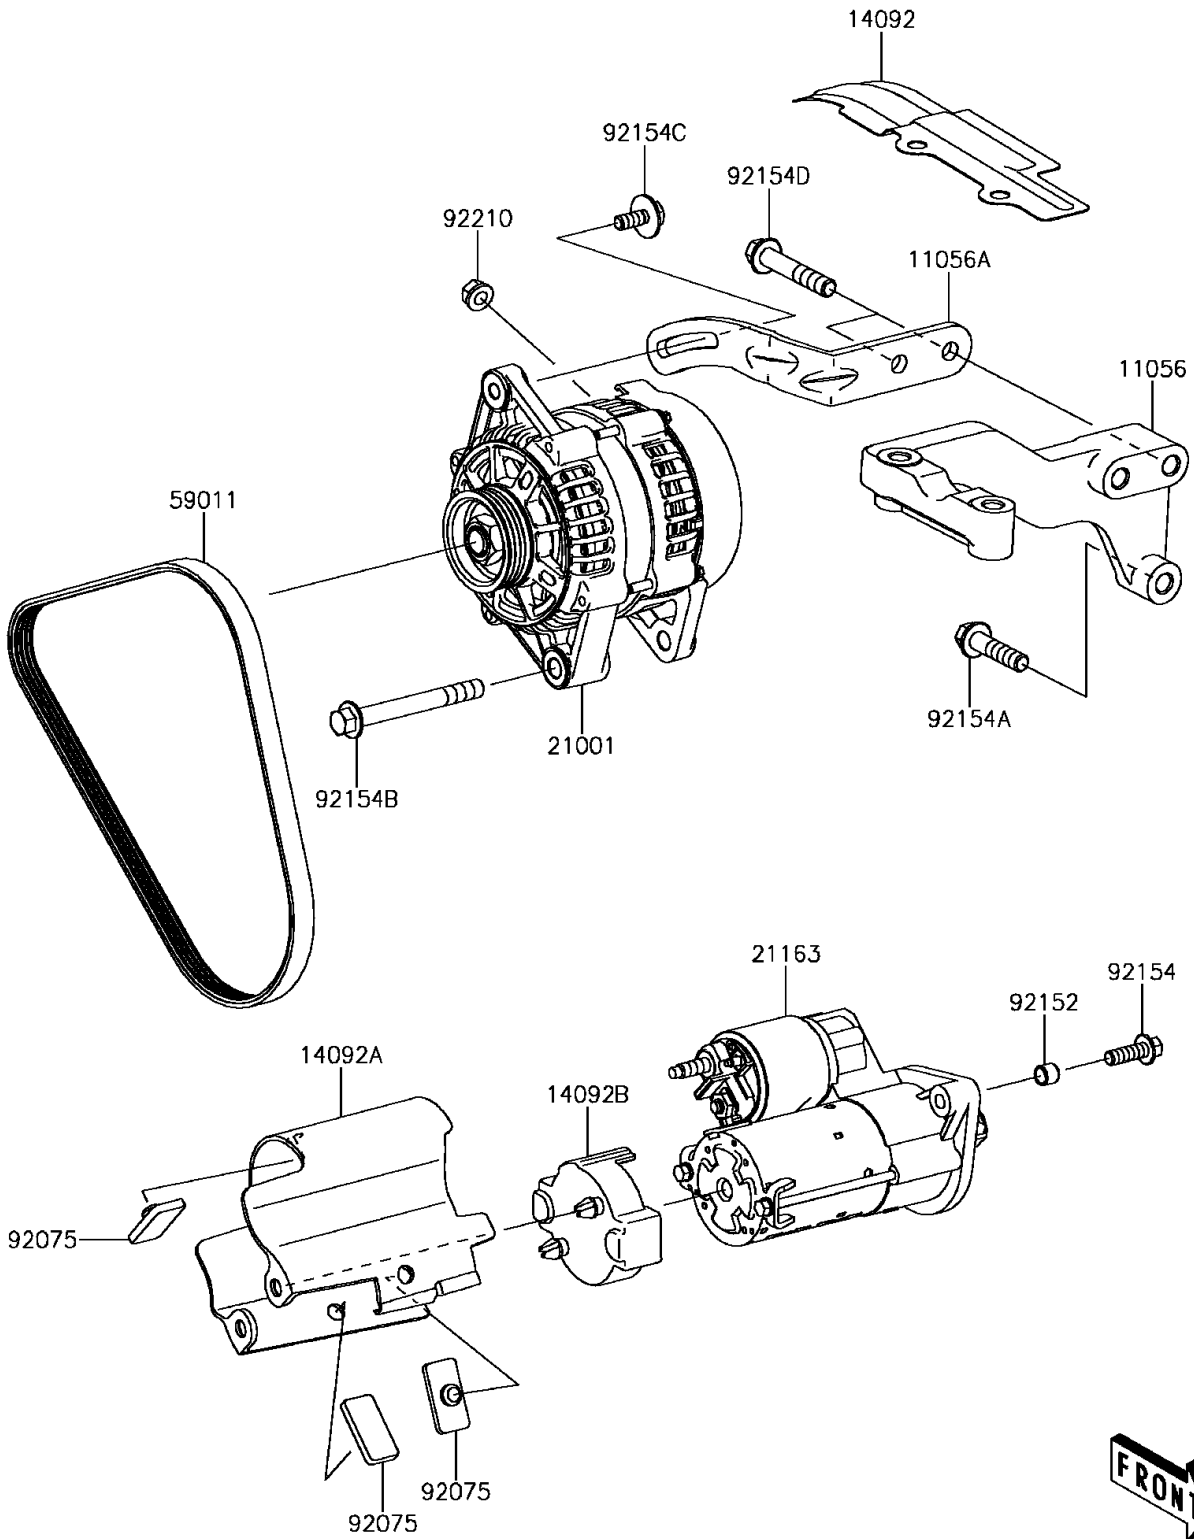

2017 MULE PRO-FX™ EPS CAMO PARTS DIAGRAM

Starter Motor

E1840

2017 MULE PRO-FX™ EPS CAMO PARTS LIST

Starter Motor

ITEM NAME	PART NUMBER	QUANTITY
BRACKET,SUSPENSION,RR (Ref # 11056)	11056-7083	1
BRACKET (Ref # 11056A)	11056-7084	1
COVER,ALTER BELT (Ref # 14092)	14092-1198	1
COVER,STARTER BODY (Ref # 14092A)	14092-1199	1
COVER,STARTER END FACE (Ref # 14092B)	14092-1200	1
GENERATOR (Ref # 21001)	21001-0606	1
STARTER-ELECTRIC (Ref # 21163)	21163-0751	1
BELT (Ref # 59011)	59011-0041	1
DAMPER (Ref # 92075)	92075-1054	3
COLLAR (Ref # 92152)	92152-1961	2
BOLT,FLANGED,8X25 (Ref # 92154)	92154-1602	2
BOLT,FLANGED,10X40 (Ref # 92154A)	92154-1604	1
BOLT,FLANGED,10X90 (Ref # 92154B)	92154-1605	1
BOLT,8X20 (Ref # 92154C)	92154-1606	1
BOLT,FLANGED,10X55 (Ref # 92154D)	92154-1607	2
NUT,6MM (Ref # 92210)	92210-0960	1