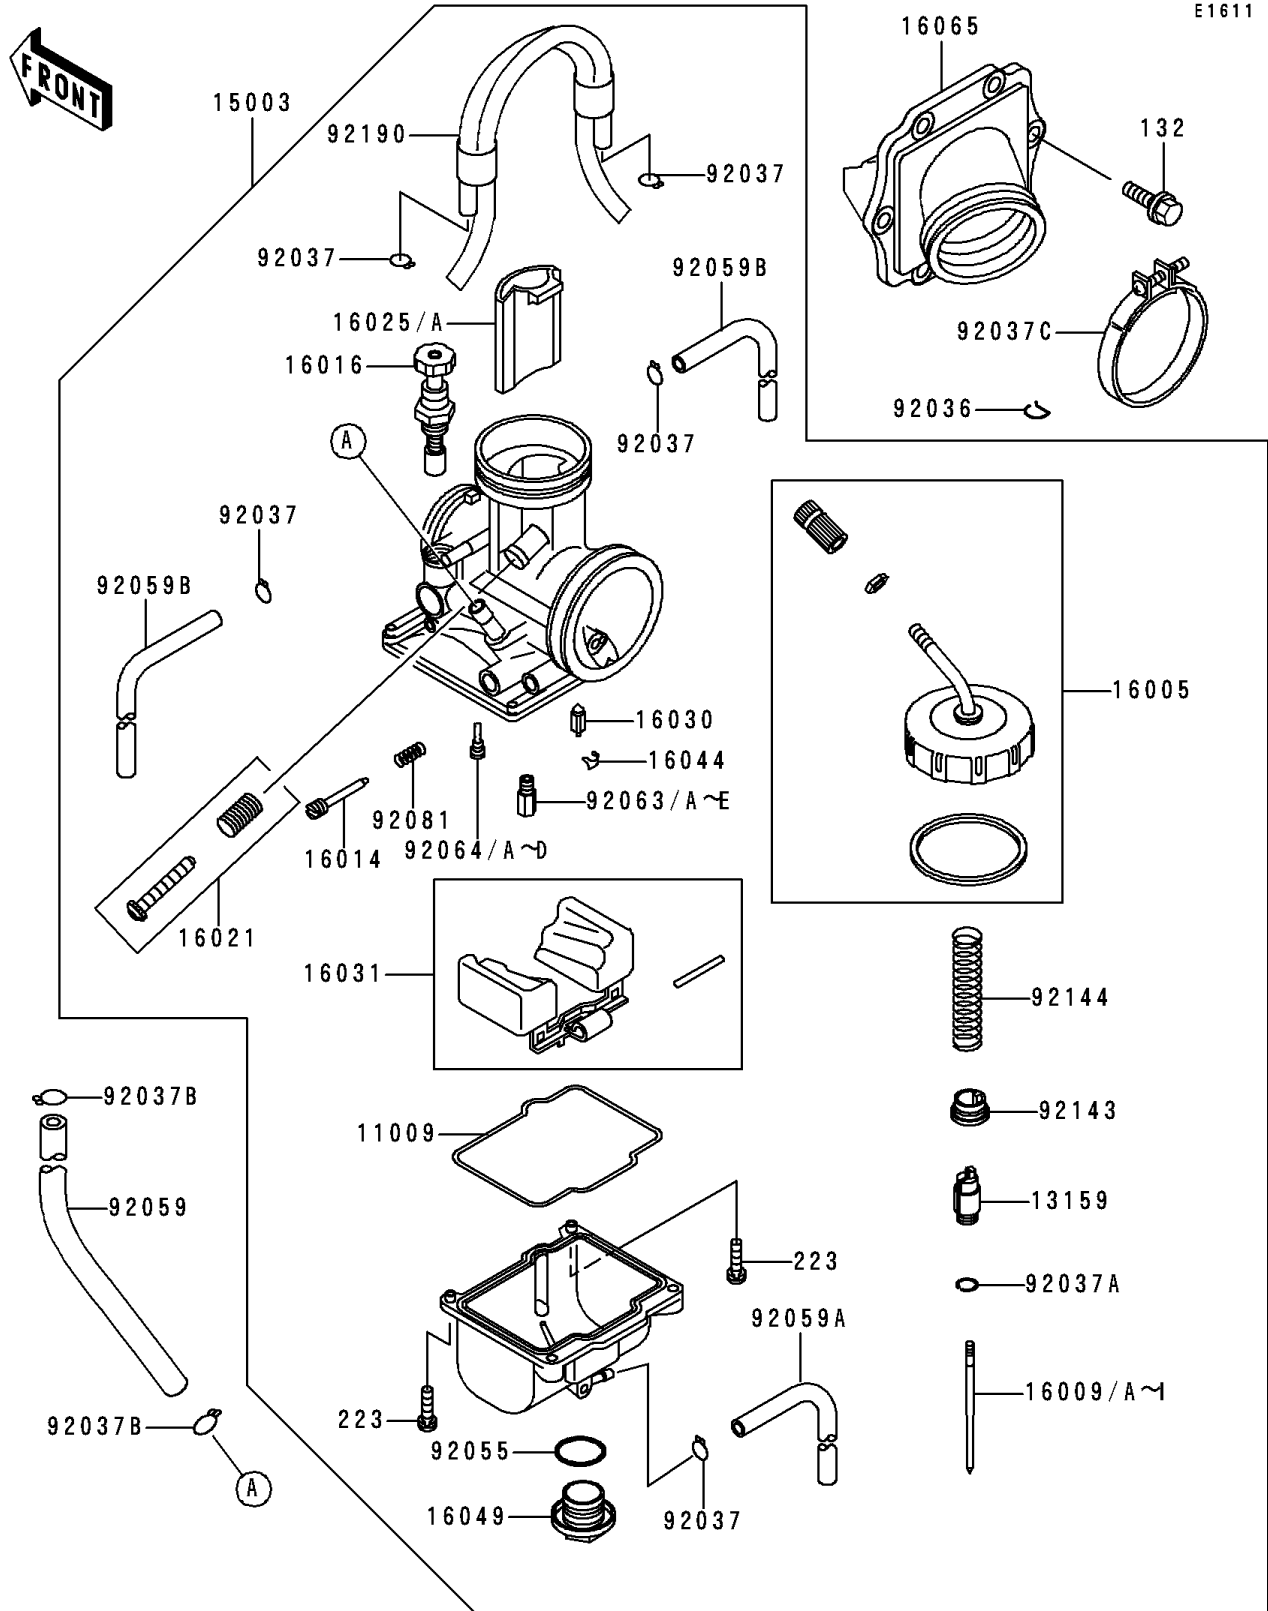

1996 KX125 PARTS DIAGRAM

Carburetor

1996 KX125 PARTS LIST

Carburetor

ITEM NAME	PART NUMBER	QUANTITY
GASKET,FLOAT CHAMBER (Ref # 11009)	11009-1716	1
CONNECTOR,THROTTLE CABLE (Ref # 13159)	13159-1063	1
CARBURETOR-ASSY (Ref # 15003)	15003-1203	1
TOP-CHAMBER (Ref # 16005)	16005-1069	1
NEEDLE-JET,N2DJ (Ref # 16009)	16009-1835	1
NEEDLE-JET,N2DK (Ref # 16009A)	16009-1836	1
NEEDLE-JET,N2DL (Ref # 16009B)	16009-1837	1
NEEDLE-JET,N2EJ (Ref # 16009C)	16009-1840	1
NEEDLE-JET,N2EK (Ref # 16009D)	16009-1841	1
NEEDLE-JET,N2EL (Ref # 16009E)	16009-1842	1
NEEDLE-JET,N2DH (Ref # 16009F)	16009-1876	1
NEEDLE-JET,N2DW (Ref # 16009G)	16009-1877	1
NEEDLE-JET,N2EH (Ref # 16009H)	16009-1878	1
NEEDLE-JET,N2EW (Ref # 16009I)	16009-1879	1
SCREW-PILOT AIR (Ref # 16014)	16014-1058	1
PLUNGER (Ref # 16016)	16016-1085	1
SCREW-THROTTLE STOP (Ref # 16021)	16021-1198	1
VALVE-THROTTLE,CA 5 (Ref # 16025)	16025-1199	1
VALVE-THROTTLE,CA 6 (Ref # 16025A)	16025-1200	1
VALVE-FLOAT (Ref # 16030)	16030-1057	1
FLOAT (Ref # 16031)	16031-1084	1
CLAMP,FLOAT VALVE (Ref # 16044)	16044-007	1
COVER-MAIN JET (Ref # 16049)	16049-1051	1
HOLDER-CARBURETOR (Ref # 16065)	16065-1310	1
RING-SNAP (Ref # 92036)	92036-018	1
CLAMP,TUBE (Ref # 92037)	92037-1396	5
CLAMP,JET NEEDLE (Ref # 92037A)	92037-1401	1
CLAMP,TUBE (Ref # 92037B)	92037-147	2
CLAMP (Ref # 92037C)	92037-1843	1