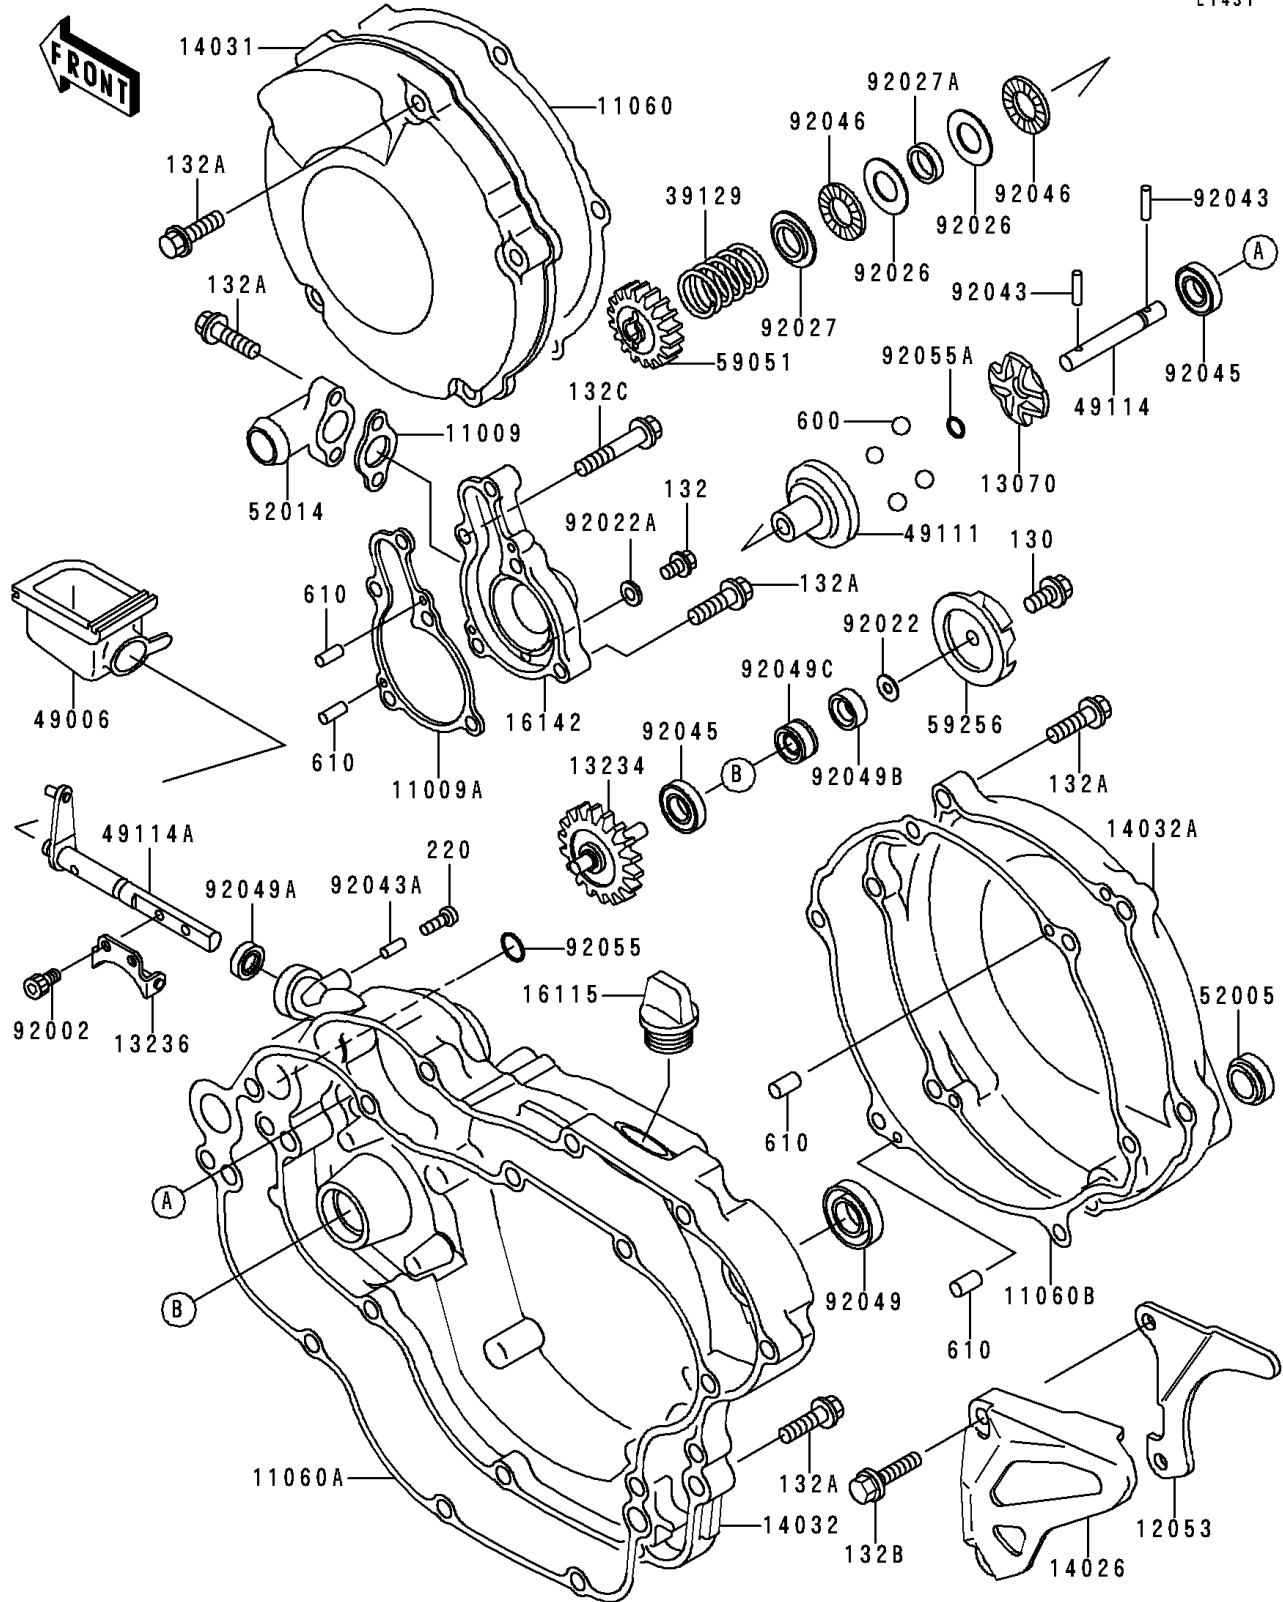

1996 KX125 PARTS DIAGRAM

Engine Cover(s)

E1431