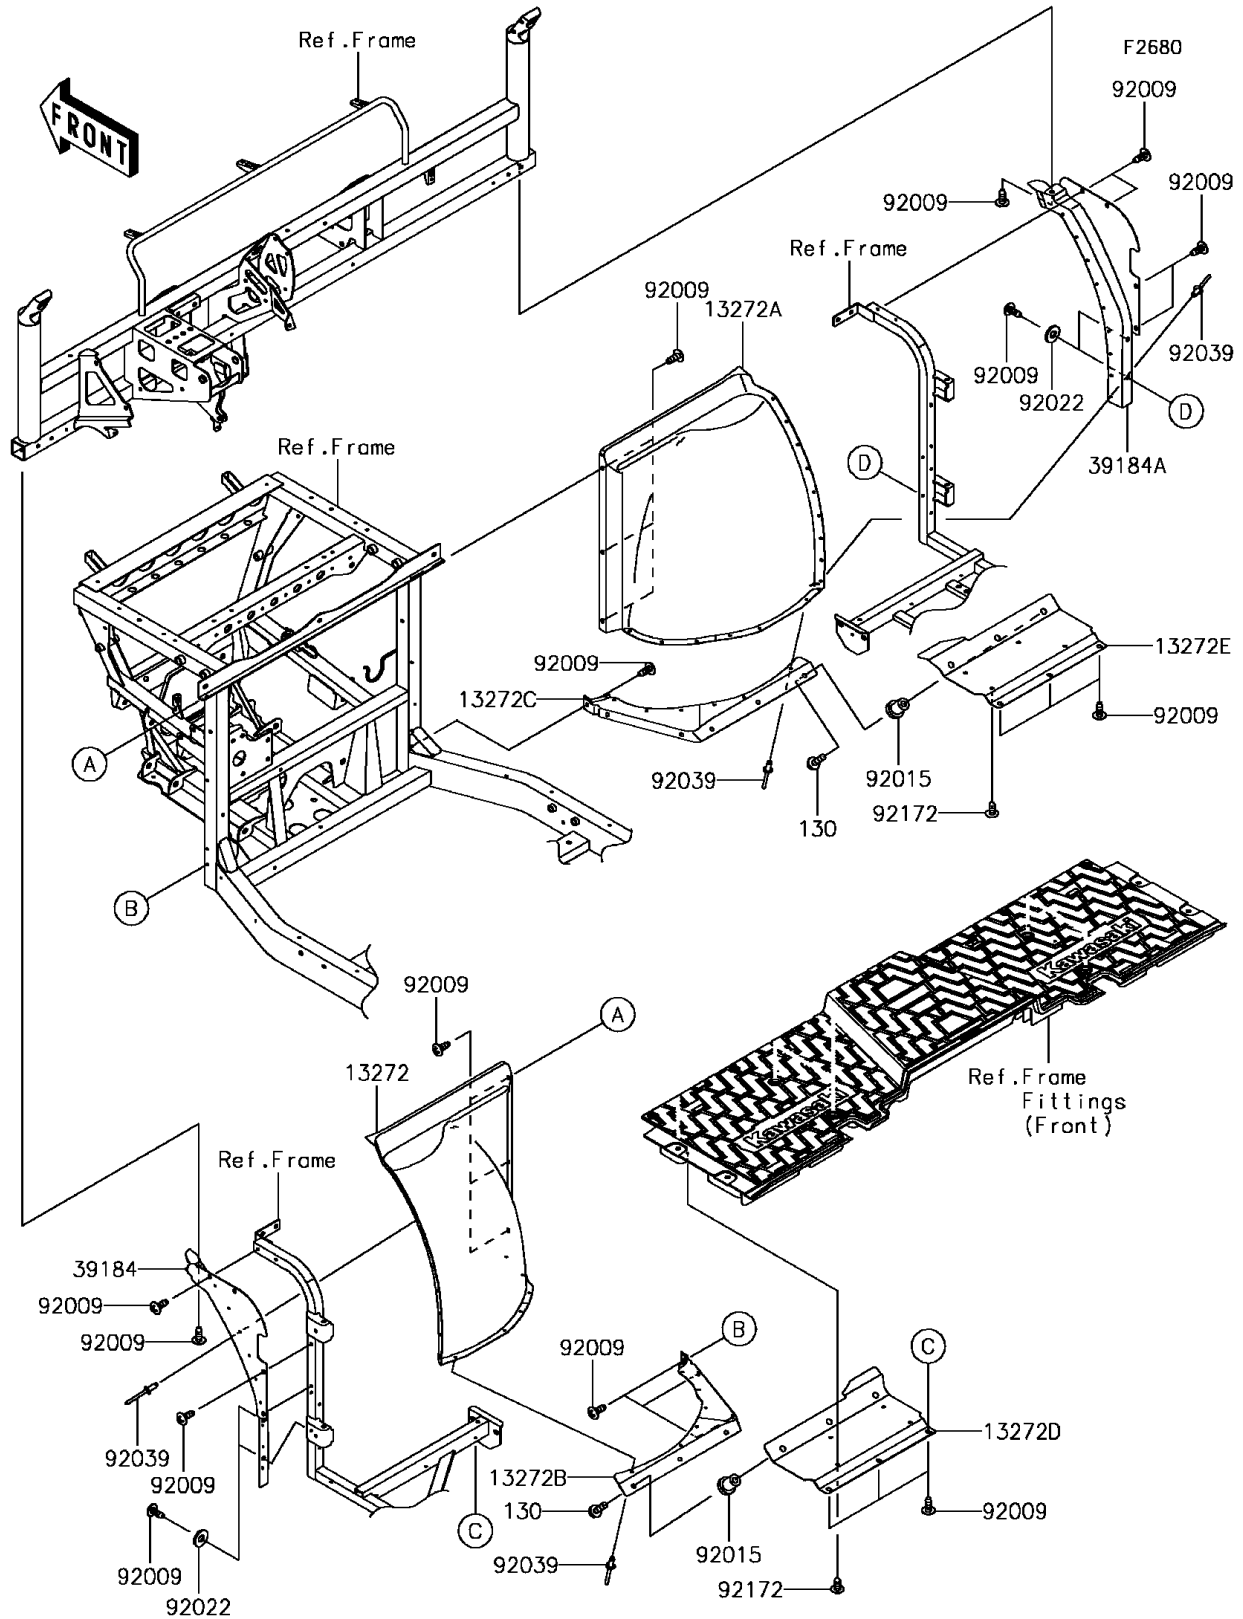

2017 Mule PRO-FX EPS PARTS DIAGRAM

Guard(s)

2017 Mule PRO-FX EPS PARTS LIST

Guard(s)

ITEM NAME	PART NUMBER	QUANTITY
BOLT-FLANGED,6X20 (Ref # 130)	130BA0620	1
PLATE (Ref # 13272)	13272-2323	1
PLATE (Ref # 13272A)	13272-2324	1
PLATE (Ref # 13272B)	13272-2327	1
PLATE (Ref # 13272C)	13272-2328	1
PLATE,UNDER GUARD,LH (Ref # 13272D)	13272-2330	1
PLATE,UNDER GUARD,RH (Ref # 13272E)	13272-2331	1
BRACKET-ASSY,SIDE,LH (Ref # 39184)	39184-0718	1
BRACKET-ASSY,SIDE,RH (Ref # 39184A)	39184-0719	1
SCREW,TAPPING,6X16 (Ref # 92009)	92009-1166	1
NUT,RUBBER,6MM (Ref # 92015)	92015-1692	1
WASHER,8.2X19X2 (Ref # 92022)	92022-1533	1
RIVET (Ref # 92039)	92039-0778	1
SCREW,6X16 (Ref # 92172)	92172-0284	1