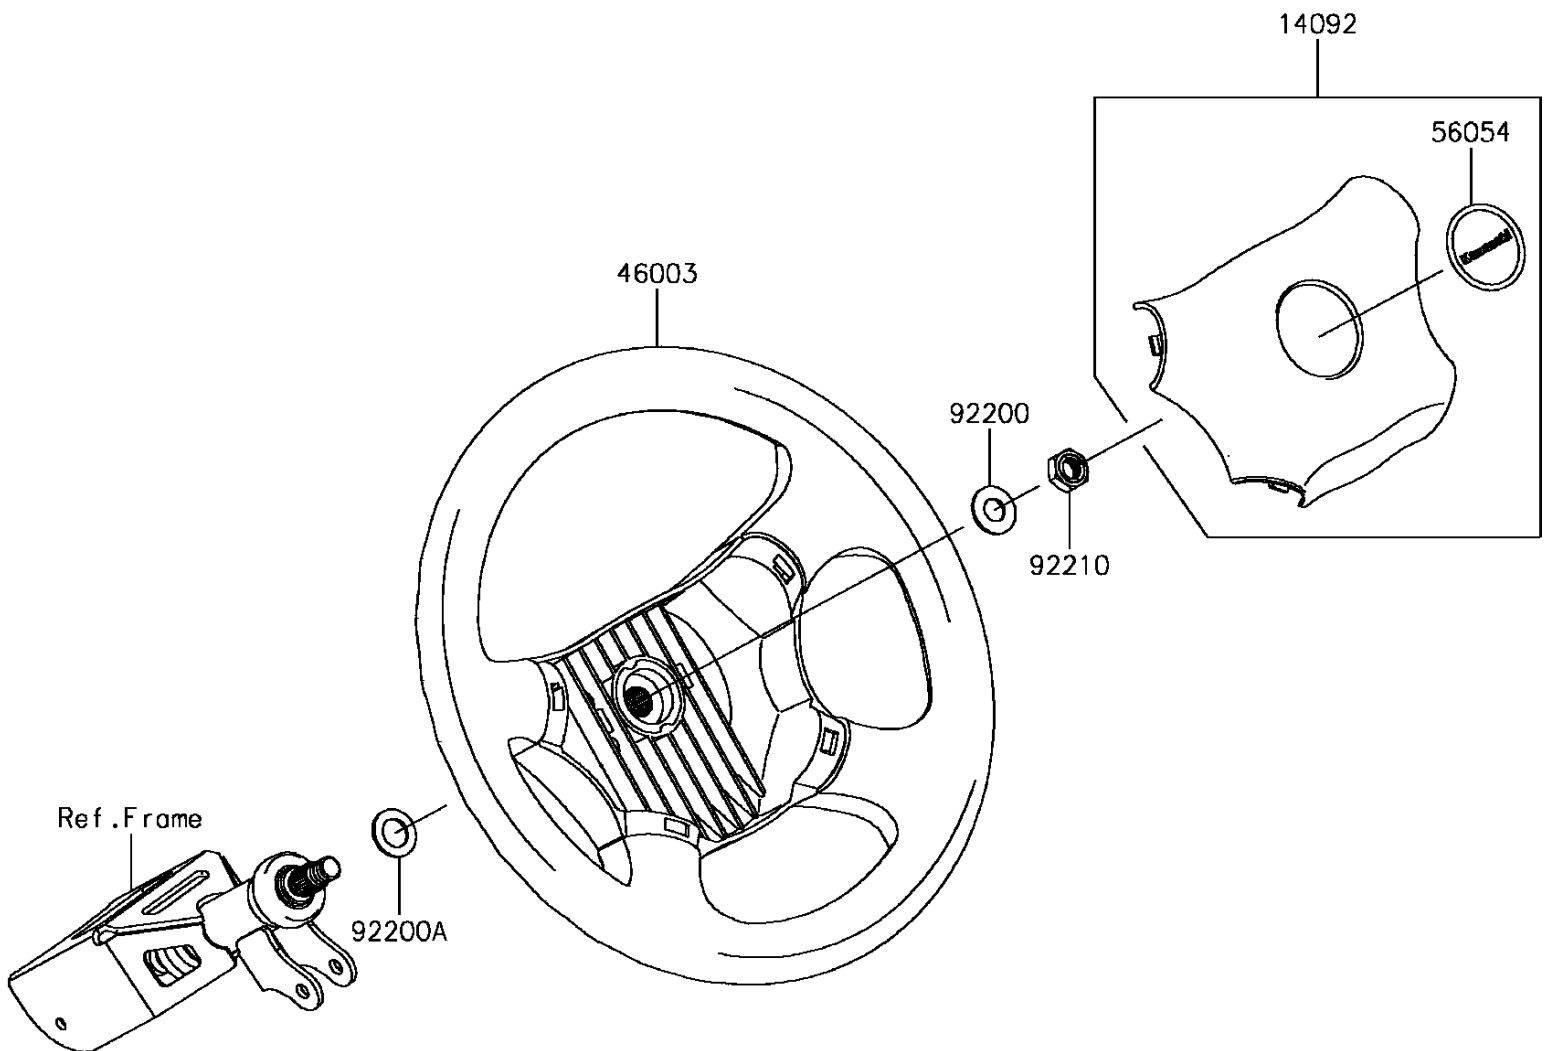

2017 Mule PRO-FX EPS

PARTS DIAGRAM

Steering Wheel

F2311

2017 Mule PRO-FX EPS

PARTS LIST

Steering Wheel

ITEM NAME	PART NUMBER	QUANTITY
COVER,HORN SWITCH (Ref # 14092)	14092-1029	1
HANDLE (Ref # 46003)	46003-0595	1
MARK,CENTER LOGO,KAWASAKI (Ref # 56054)	56054-1188	1
WASHER,12.1X25X1.6 (Ref # 92200)	92200-0455	1
WASHER,15X25X1.6 (Ref # 92200A)	92200-0460	1
NUT,LOCK,12MM (Ref # 92210)	92210-1249	1