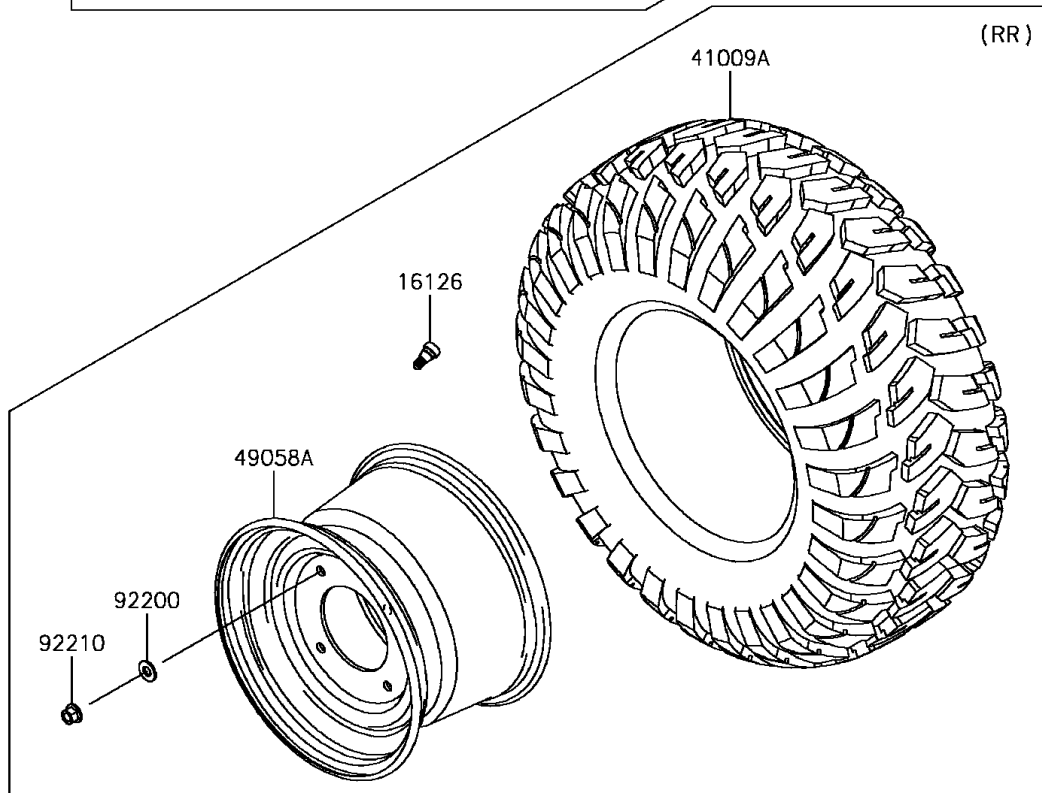

## 2017 Mule PRO-FX EPS PARTS DIAGRAM

Wheels/Tires

## 2017 Mule PRO-FX EPS PARTS LIST

### Wheels/Tires

ITEM NAME	PART NUMBER	QUANTITY
VALVE (Ref # 16126)	16126-4001	1
TIRE,FR,26X9.00R12 4PR,FRONTIER (Ref # 41009)	41009-0567	1
TIRE,RR,26X11.00R12 4PR,FRONTIER (Ref # 41009A)	41009-0568	1
WHEEL,FR,12X7.0AT,F.S.BLACK (Ref # 49058)	49058-0608-397	1
WHEEL,RR,12X8.0AT,F.S.BLACK (Ref # 49058A)	49058-0611-397	1
WASHER,12.1X26X2.3 (Ref # 92200)	92200-0930	1
NUT,12MM (Ref # 92210)	92210-0603	1