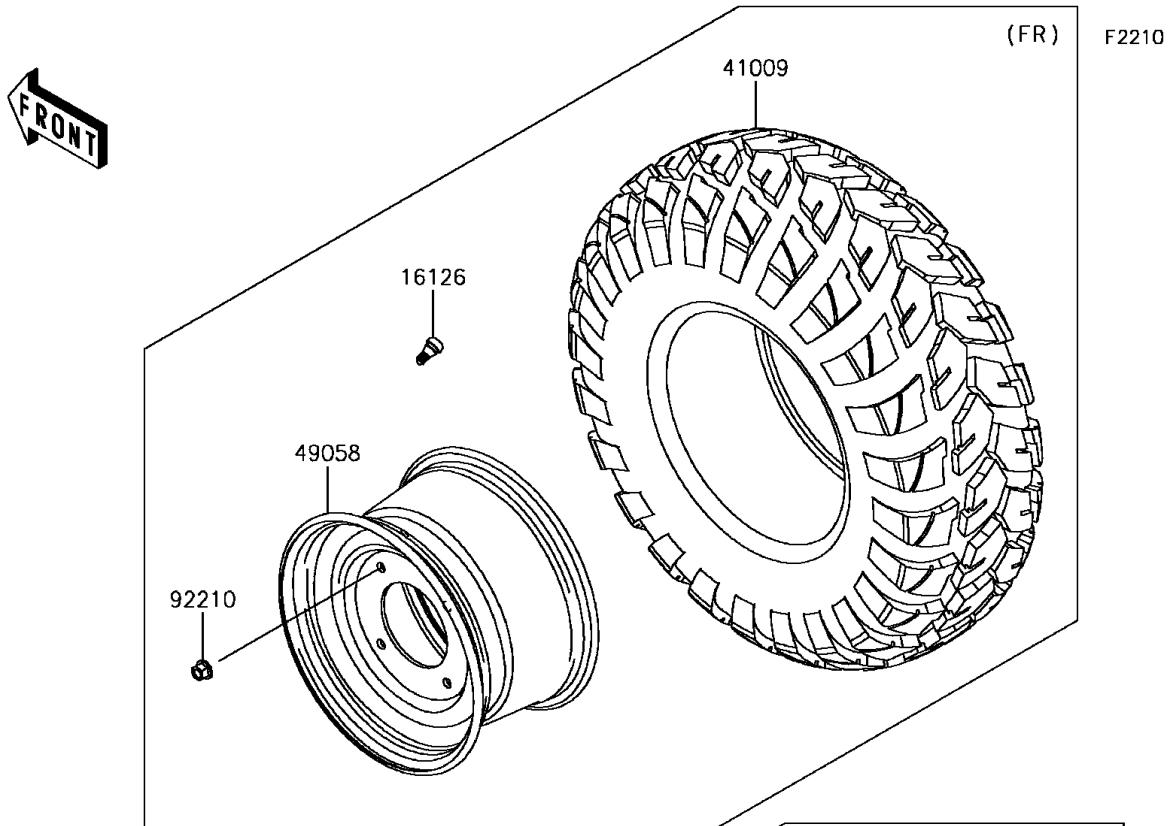

## 2017 Mule PRO-FX EPS PARTS DIAGRAM

Wheels/Tires

## 2017 Mule PRO-FX EPS PARTS LIST

### Wheels/Tires

ITEM NAME	PART NUMBER	QUANTITY
VALVE (Ref # 16126)	16126-4001	1
TIRE,FR,26X9.00R12 4PR,FRONTIER (Ref # 41009)	41009-0567	1
TIRE,RR,26X11.00R12 4PR,FRONTIER (Ref # 41009A)	41009-0568	1
WHEEL,FR,12X7.0AT,F.S.BLACK (Ref # 49058)	49058-0608-397	1
WHEEL,RR,12X8.0AT,F.S.BLACK (Ref # 49058A)	49058-0611-397	1
WASHER,12.1X26X2.3 (Ref # 92200)	92200-0930	1
NUT,12MM (Ref # 92210)	92210-0603	1