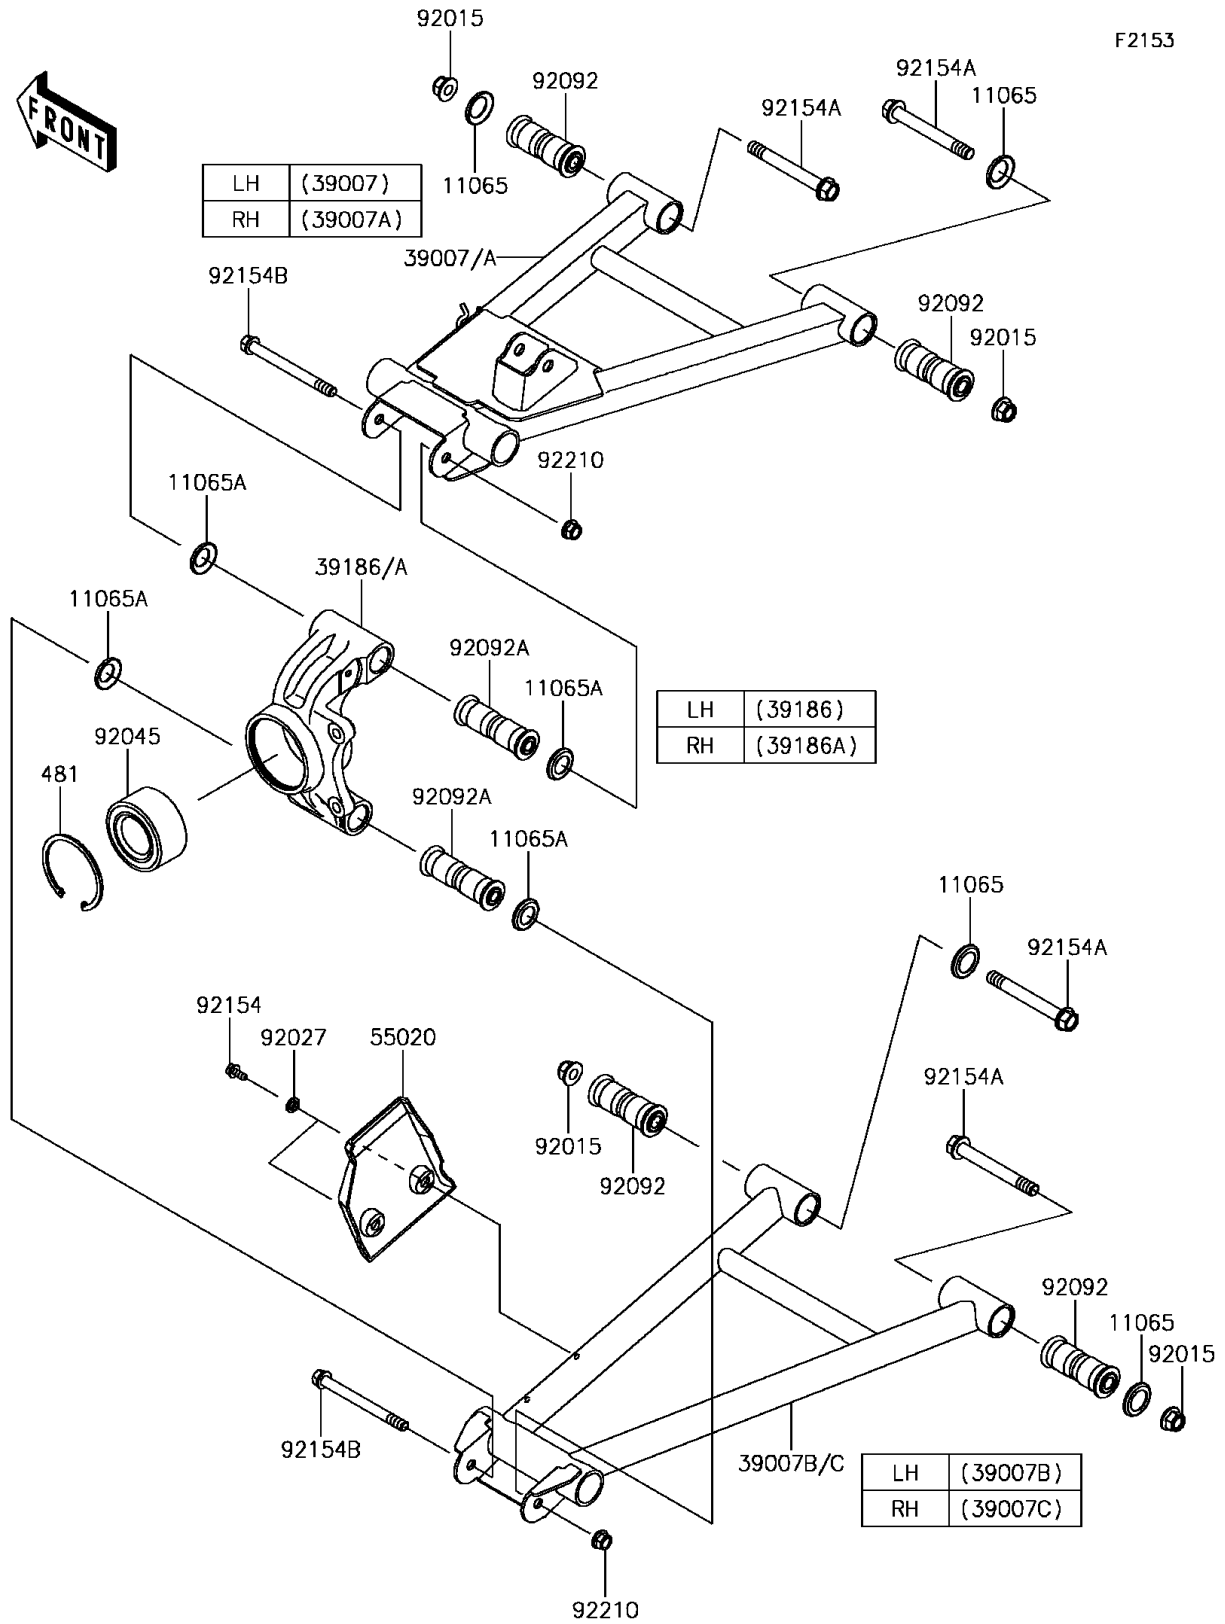

2017 Mule PRO-FX EPS PARTS DIAGRAM

Rear Suspension

2017 Mule PRO-FX EPS PARTS LIST

Rear Suspension

ITEM NAME	PART NUMBER	QUANTITY
CAP,ARM (Ref # 11065)	11065-0838	1
CAP (Ref # 11065A)	11065-0849	1
ARM-SUSP,RR,UPP,LH (Ref # 39007)	39007-0379	1
ARM-SUSP,RR,UPP,RH (Ref # 39007A)	39007-0380	1
ARM-SUSP,RR,LWR,LH (Ref # 39007B)	39007-0381	1
ARM-SUSP,RR,LWR,RH (Ref # 39007C)	39007-0382	1
KNUCKLE,RR,LH (Ref # 39186)	39186-0317	1
KNUCKLE,RR,RH (Ref # 39186A)	39186-0318	1
CIRCLIP-TYPE-C (Ref # 481)	481J7500	1
GUARD,RR CVJ (Ref # 55020)	55020-0931	1
NUT,LOCK,FLANGED,12MM (Ref # 92015)	92015-1433	1
COLLAR,L=4.6 (Ref # 92027)	92027-1168	1
BEARING-BALL,40X74X36 (Ref # 92045)	92045-0763	1
BUSHING-RUBBER,12X20X78 (Ref # 92092)	92092-0028	1
BUSHING-RUBBER,10.1X17X88 (Ref # 92092A)	92092-0029	1
BOLT,6X15.6 (Ref # 92154)	92154-1250	1
BOLT,FLANGED,12X100 (Ref # 92154A)	92154-1318	1
BOLT,FLANGED,10X110 (Ref # 92154B)	92154-1353	1
NUT,LOCK,FLANGED,10MM (Ref # 92210)	92210-0276	1