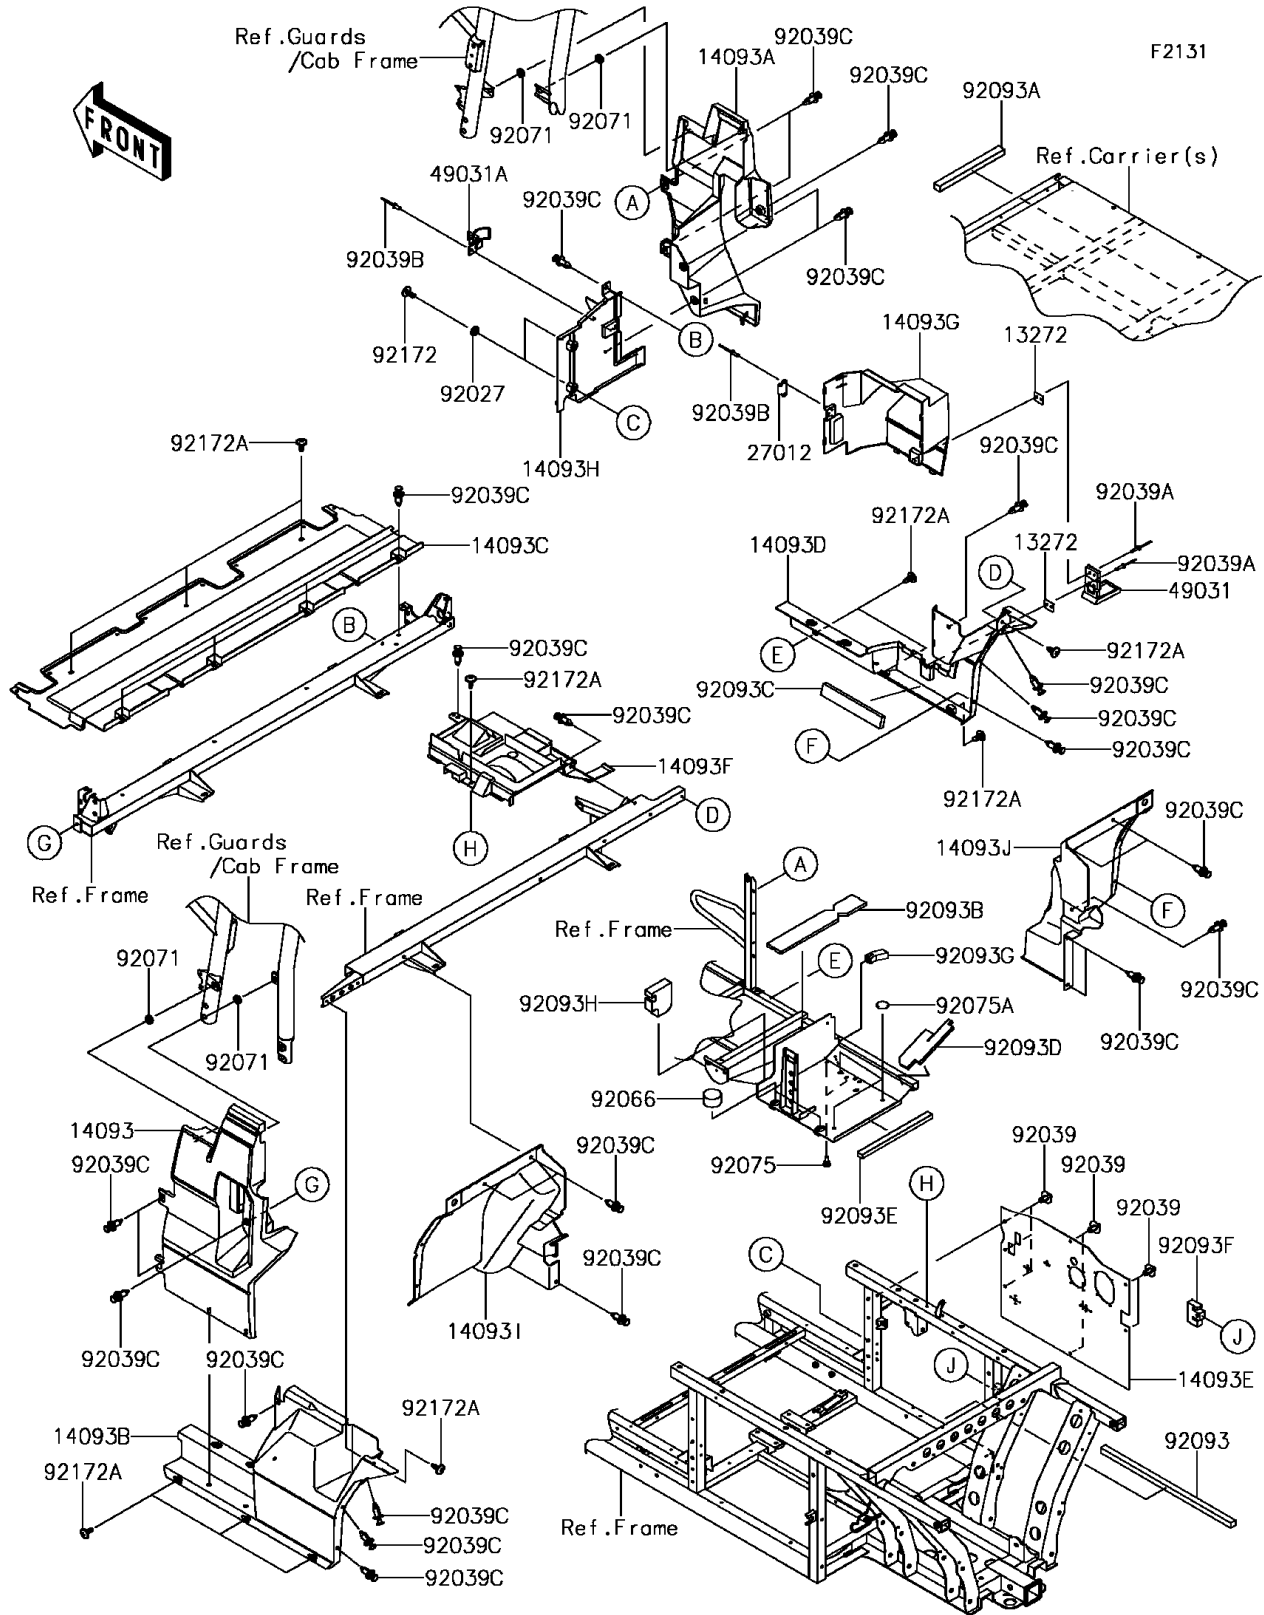

2017 Mule PRO-FX EPS

PARTS DIAGRAM Frame Fittings(Rear)

2017 Mule PRO-FX EPS

PARTS LIST

Frame Fittings(Rear)

ITEM NAME	PART NUMBER	QUANTITY
PLATE,LATCH (Ref # 13272)	13272-1828	2
COVER,SIDE,LH,FR,F.BLACK (Ref # 14093)	14093-0167-6Z	1
COVER,SIDE,RH,FR,F.BLACK (Ref # 14093A)	14093-0168-6Z	1
COVER,SIDE,LH,RR (Ref # 14093B)	14093-0169	1
COVER,SEAT,BACK (Ref # 14093C)	14093-0171	1
COVER,SIDE,RH,RR (Ref # 14093D)	14093-0173	1
COVER,DUST,A/C BOX (Ref # 14093E)	14093-0257	1
COVER,DUST (Ref # 14093F)	14093-0311	1
COVER,SIDE,RH,A/C MAINT. (Ref # 14093G)	14093-0371	1
COVER,SIDE,RH,A/C,FR (Ref # 14093H)	14093-0372	1
COVER,RR,FLOOR,MUD,LH (Ref # 14093I)	14093-0388	1
COVER,RR,FLOOR,MUD,RH (Ref # 14093J)	14093-0389	1
HOOK,STRIKER (Ref # 27012)	27012-0806	1
LATCH,A/C (Ref # 49031)	49031-0007	1
LATCH,TOGGLE (Ref # 49031A)	49031-0015	1
COLLAR,L=4.6 (Ref # 92027)	92027-1168	2
RIVET (Ref # 92039)	92039-0086	7
RIVET,3.2X13.4 (Ref # 92039A)	92039-0739	4
RIVET (Ref # 92039B)	92039-0747	4
RIVET (Ref # 92039C)	92039-1229	31
PLUG,36X20 (Ref # 92066)	92066-0812	2
GROMMET (Ref # 92071)	92071-056	4
DAMPER,6X10X15 (Ref # 92075)	92075-1808	2
DAMPER,RUBBER (Ref # 92075A)	92075-261	3
SEAL,DUST,20X20X565 (Ref # 92093)	92093-0631	1
SEAL,DUST,20X25X280 (Ref # 92093A)	92093-0633	1
SEAL,DUST,61X368X10 (Ref # 92093B)	92093-0643	1
SEAL,DUST,39X255X15 (Ref # 92093C)	92093-0644	1
SEAL,DUST,69X207X10 (Ref # 92093D)	92093-0645	1

2017 Mule PRO-FX EPS

PARTS LIST

Frame Fittings(Rear)

ITEM NAME	PART NUMBER	QUANTITY
SEAL,DUST,15X305X20 (Ref # 92093E)	92093-0646	1
SEAL,52X72X20 (Ref # 92093F)	92093-0651	1
SEAL,21.5X60X20 (Ref # 92093G)	92093-0652	1
SEAL,GOMSPOR (Ref # 92093H)	92093-0667	1
SCREW,6X16 (Ref # 92172)	92172-0236	2
SCREW,6X16 (Ref # 92172A)	92172-0711	12