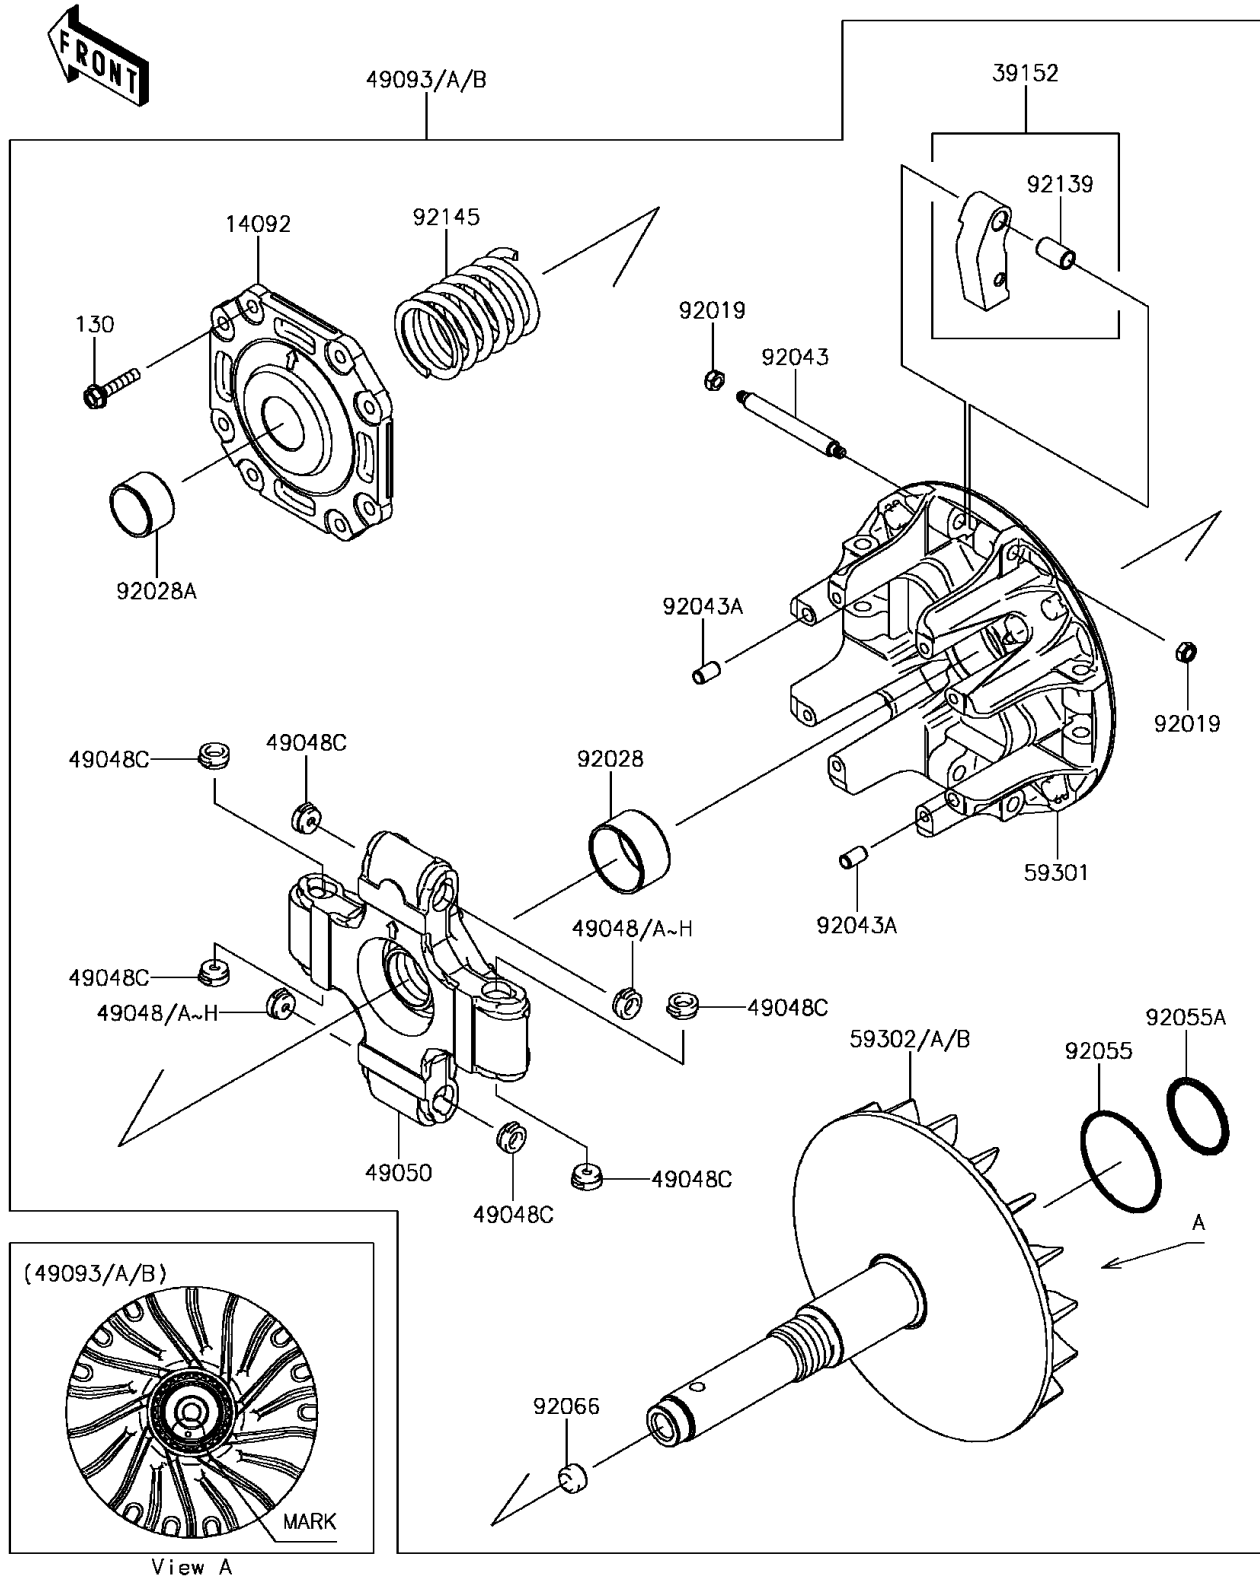

2017 Mule PRO-FX EPS PARTS DIAGRAM

Drive Converter

E1391

2017 Mule PRO-FX EPS PARTS LIST

Drive Converter

ITEM NAME	PART NUMBER	QUANTITY
BOLT-FLANGED,6X30 (Ref # 130)	130CA0630	1
COVER (Ref # 14092)	14092-1201	1
WEIGHT-RAMP (Ref # 39152)	39152-0039	1
SHOE,T=7.2 (Ref # 49048)	49048-1087	1
SHOE,T=7.3 (Ref # 49048A)	49048-1088	1
SHOE,T=7.4 (Ref # 49048B)	49048-1089	1
SHOE,T=7.5 (Ref # 49048C)	49048-1090	1
SHOE,T=7.6 (Ref # 49048D)	49048-1091	1
SHOE,T=7.7 (Ref # 49048E)	49048-1092	1
SHOE,T=7.8 (Ref # 49048F)	49048-1093	1
SHOE,T=7.9 (Ref # 49048G)	49048-1094	1
SHOE,T=8.0 (Ref # 49048H)	49048-1095	1
SPIDER (Ref # 49050)	49050-1083	1
CONVERTER-DRIVE,B MARK,WHITE (Ref # 49093)	49093-0071	1
CONVERTER-DRIVE,A MARK,BLUE (Ref # 49093A)	49093-0072	1
CONVERTER-DRIVE,C MARK,YELLOW (Ref # 49093B)	49093-0073	1
SHEAVE-MOVABLE (Ref # 59301)	59301-0025	1
SHEAVE-COMP,B MARK,WHITE (Ref # 59302)	59302-0092	1
SHEAVE-COMP,A MARK,BLUE (Ref # 59302A)	59302-0093	1
SHEAVE-COMP,C MARK,YELLOW (Ref # 59302B)	59302-0094	1
NUT,LOCK,6MM (Ref # 92019)	92019-008	1
BUSHING (Ref # 92028)	92028-1975	1
BUSHING (Ref # 92028A)	92028-1980	1
PIN (Ref # 92043)	92043-0809	1
PIN,6.2X8X14 (Ref # 92043A)	92043-1263	1
RING-O,59.5X2.4 (Ref # 92055)	92055-0753	1
RING-O,3.5X39.7 (Ref # 92055A)	92055-0789	1
PLUG (Ref # 92066)	92066-0784	1
BUSHING,9X11X19.75 (Ref # 92139)	92139-1103	1

2017 Mule PRO-FX EPS PARTS LIST

Drive Converter

ITEM NAME	PART NUMBER	QUANTITY
SPRING (Ref # 92145)	92145-1576	1