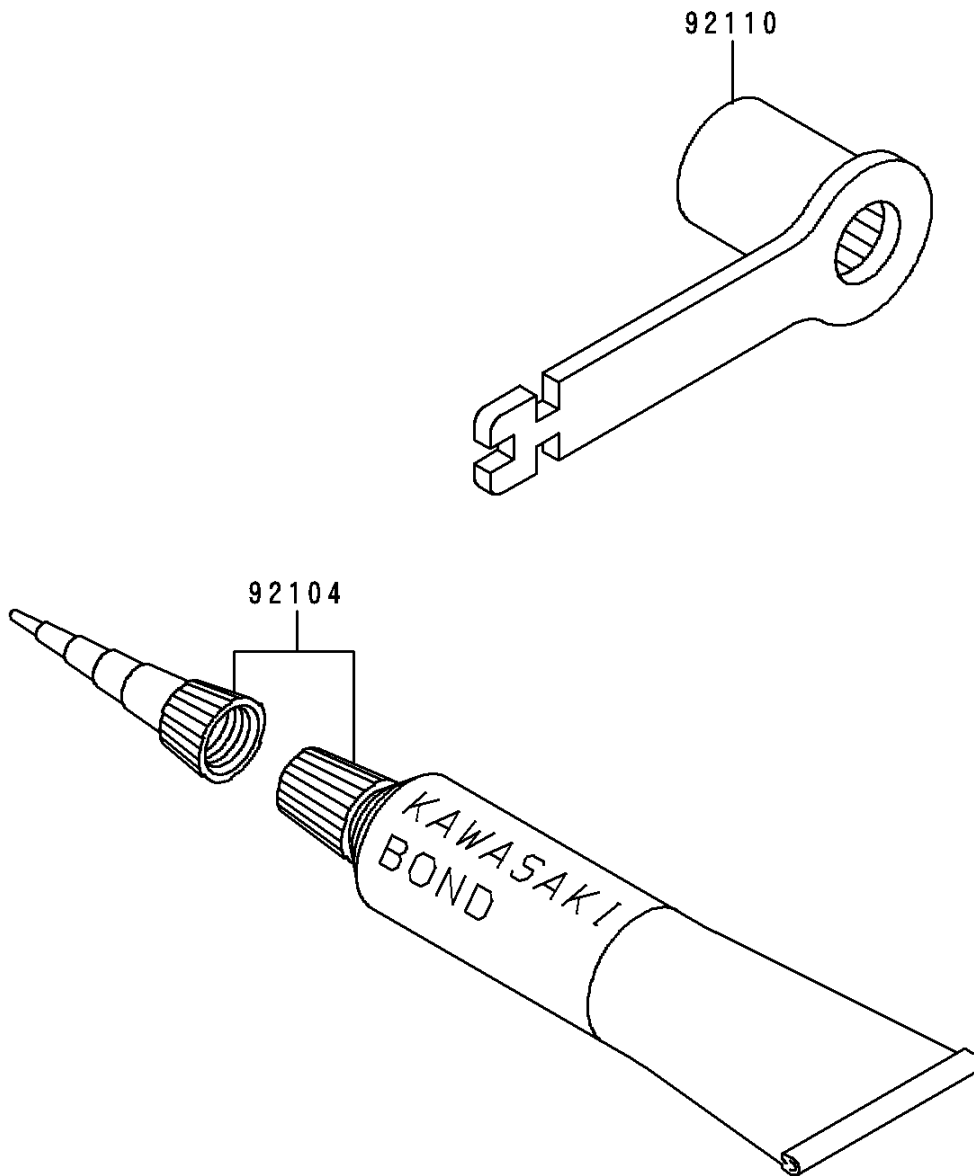

1995 KX125 PARTS DIAGRAM

Owner's Tools

F2810

1995 KX125 PARTS LIST

Owner's Tools

ITEM NAME	PART NUMBER	QUANTITY
GASKET-LIQUID,TUBE,100G,SILVER (Ref # 92104)	92104-002	1
TOOL-WRENCH,BOX,21MM&SPOKE (Ref # 92110)	92110-1176	1