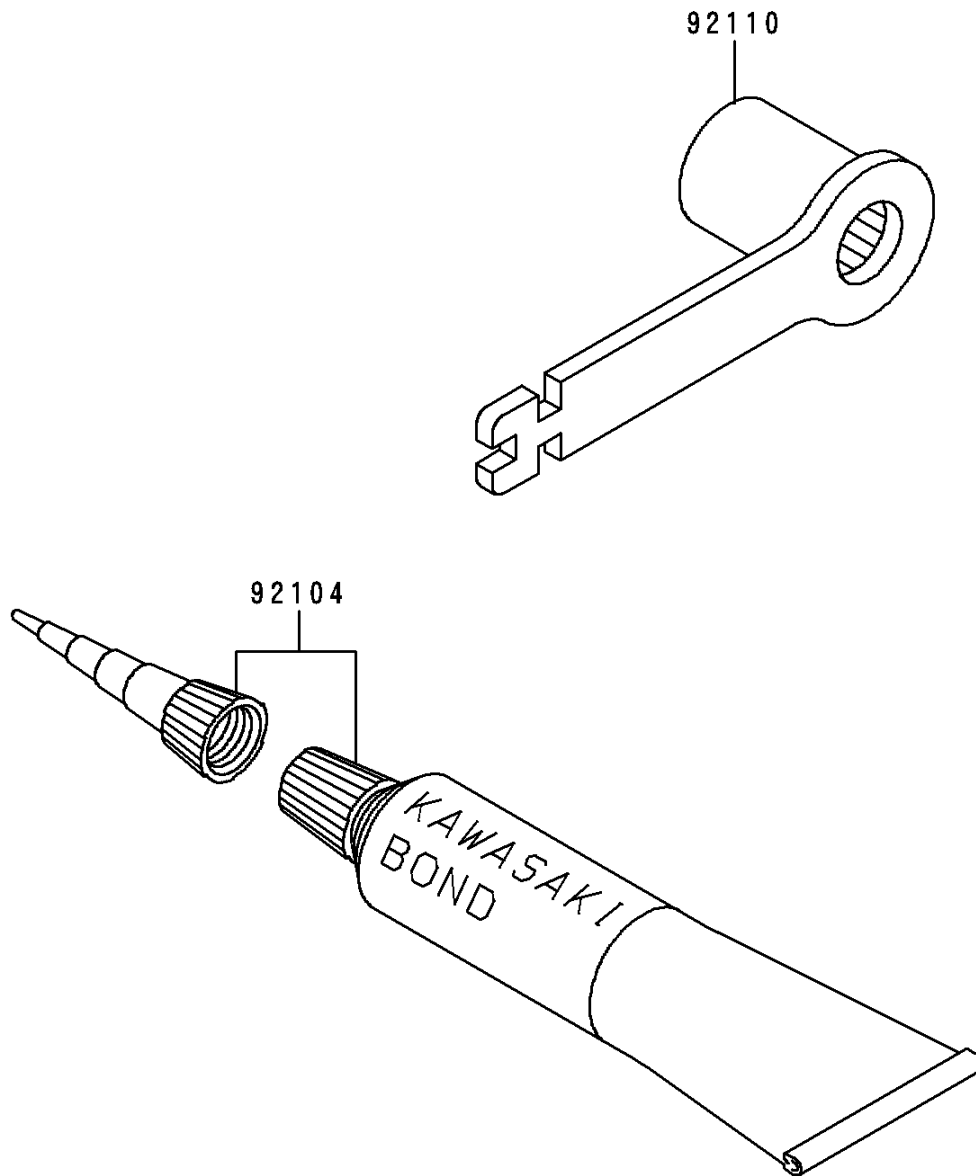

# 1995 KX125 PARTS DIAGRAM

Owner's Tools

F2810

# 1995 KX125 PARTS LIST

## Owner's Tools

ITEM NAME	PART NUMBER	QUANTITY
GASKET-LIQUID,TUBE,100G,SILVER (Ref # 92104)	92104-002	1
TOOL-WRENCH,BOX,21MM&SPOKE (Ref # 92110)	92110-1176	1