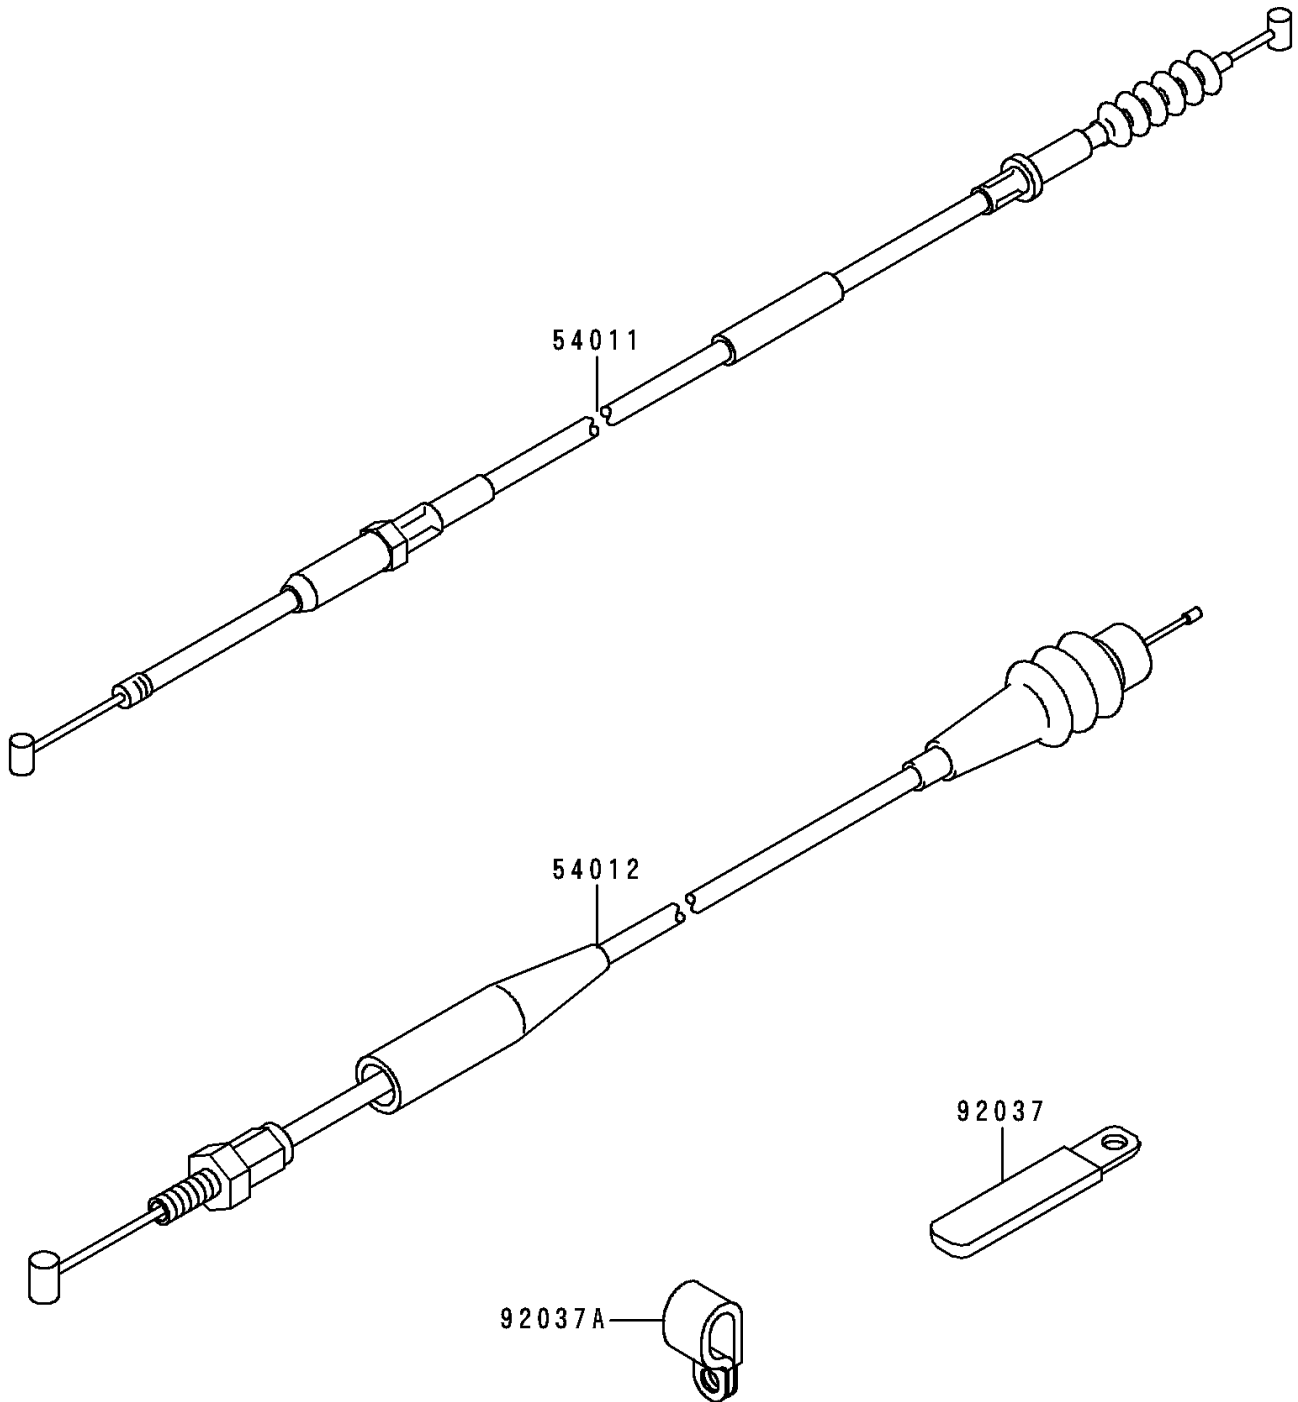

1995 KX125 PARTS DIAGRAM

Cables

F 2540

1995 KX125 PARTS LIST

Cables

ITEM NAME	PART NUMBER	QUANTITY
CABLE-CLUTCH (Ref # 54011)	54011-1344	1
CABLE-THROTTLE (Ref # 54012)	54012-1432	1
CLAMP,WIRING HARNESS (Ref # 92037)	92037-1539	1
CLAMP (Ref # 92037A)	92037-1608	1