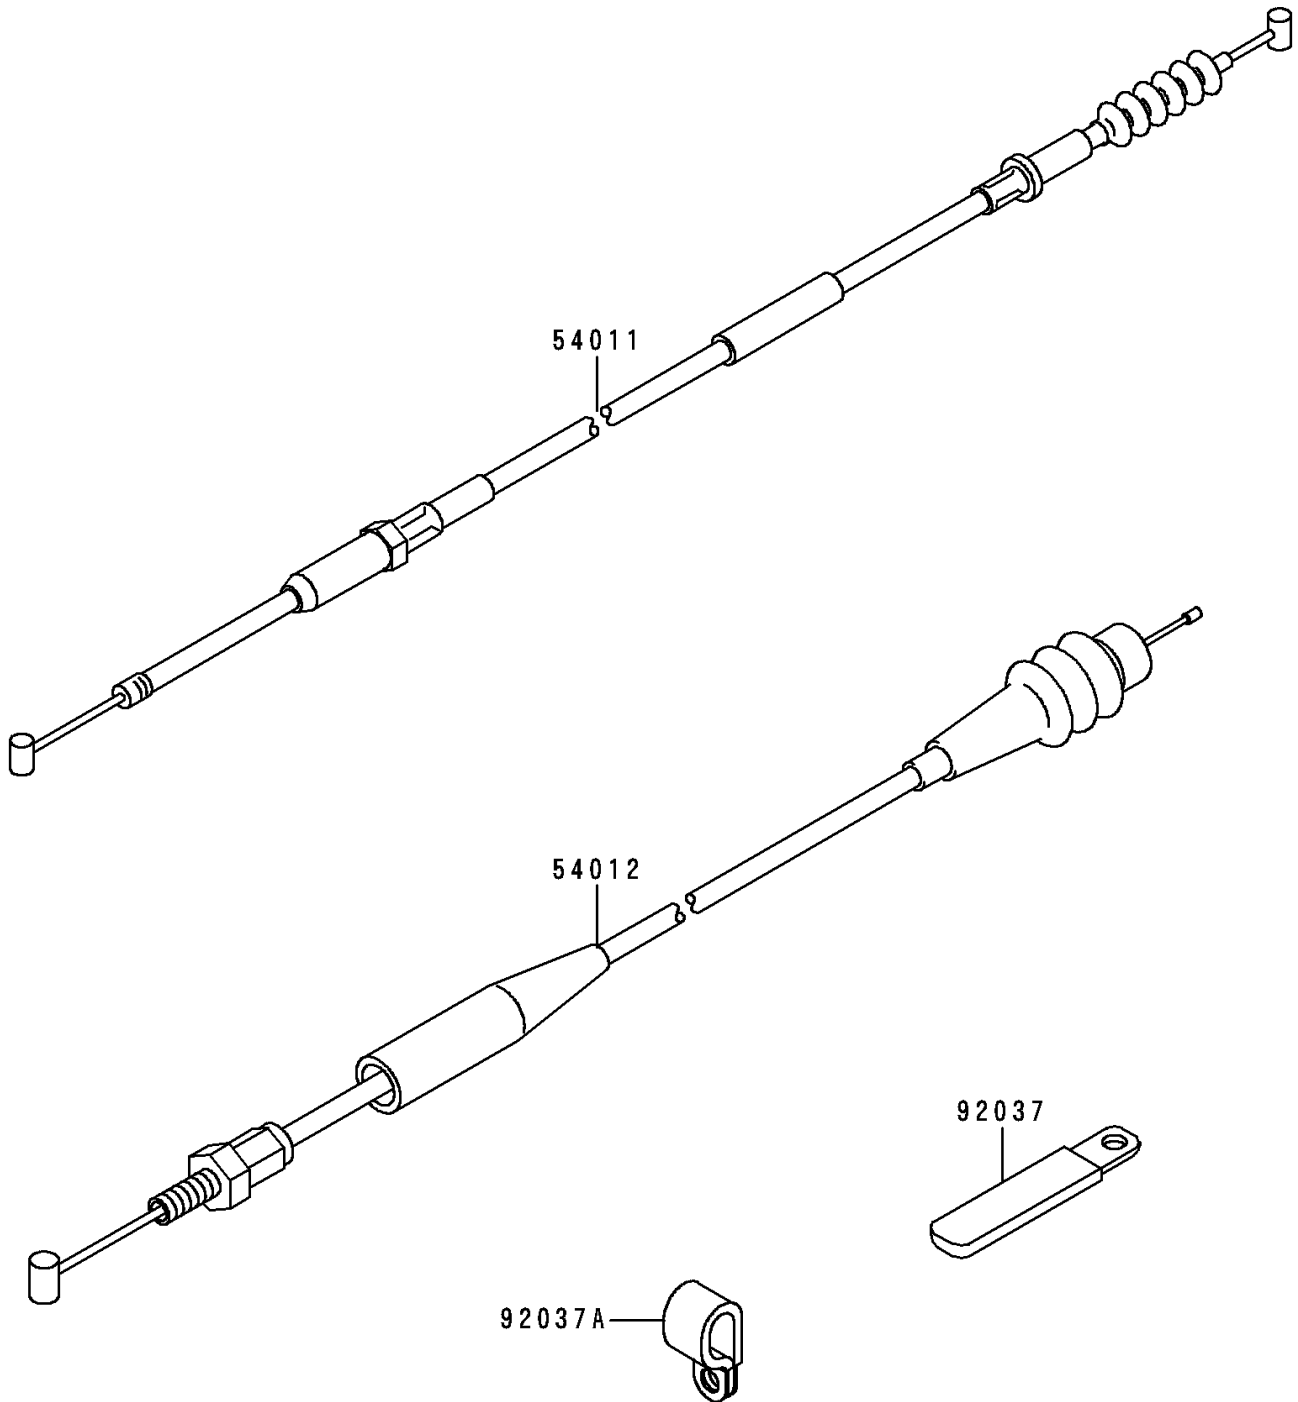

# 1995 KX125 PARTS DIAGRAM

Cables

F 2540

# 1995 KX125 PARTS LIST

## Cables

ITEM NAME	PART NUMBER	QUANTITY
CABLE-CLUTCH (Ref # 54011)	54011-1344	1
CABLE-THROTTLE (Ref # 54012)	54012-1432	1
CLAMP,WIRING HARNESS (Ref # 92037)	92037-1539	1
CLAMP (Ref # 92037A)	92037-1608	1