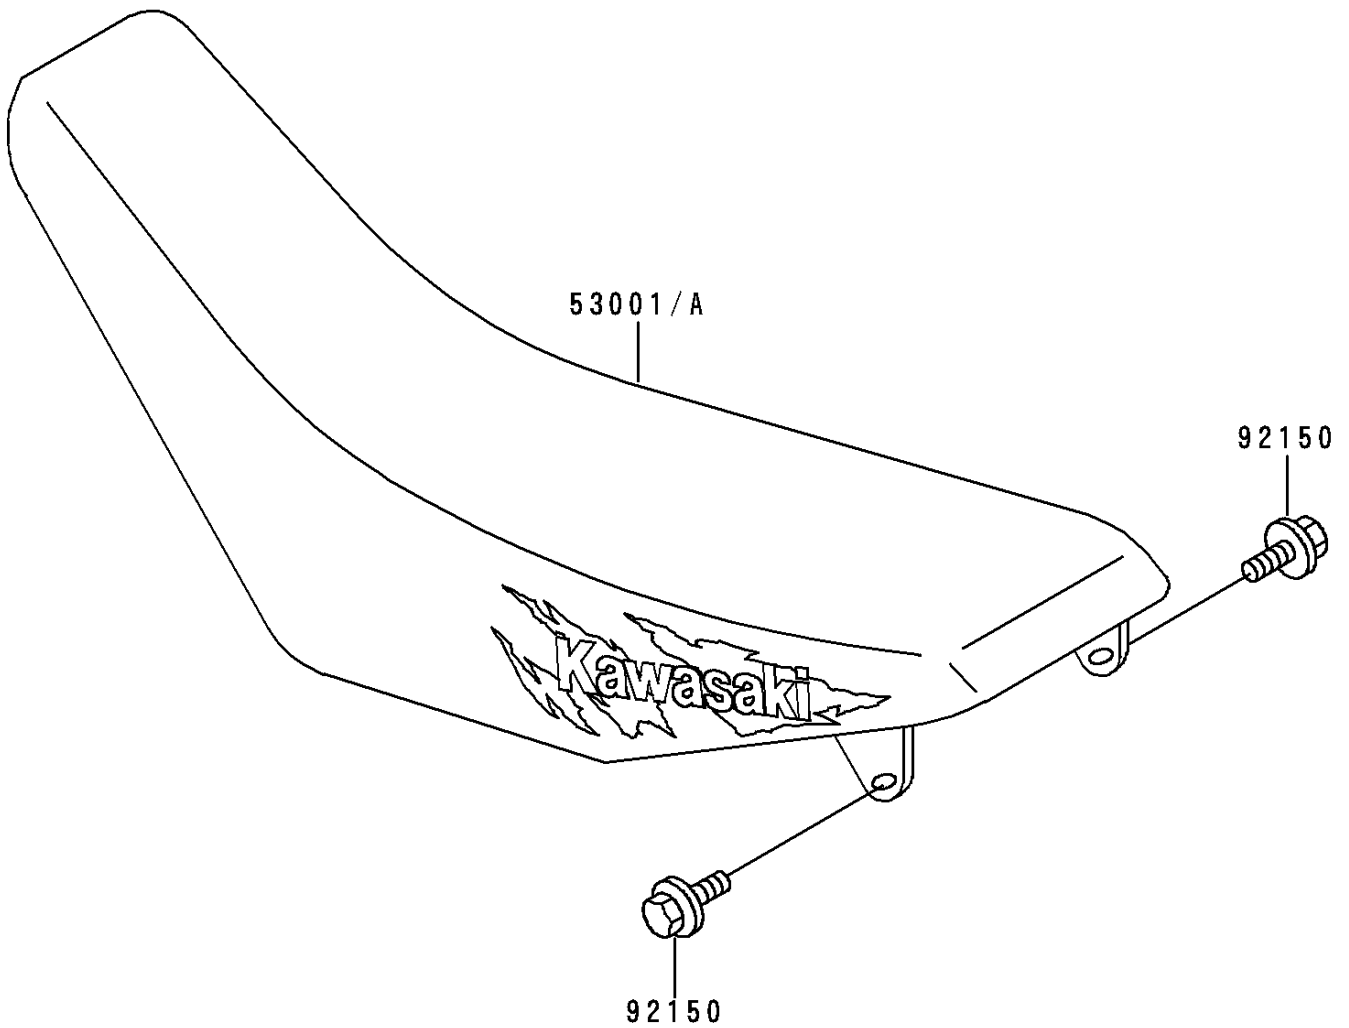

1995 KX125 PARTS DIAGRAM

Seat

F 2510

1995 KX125 PARTS LIST

Seat

ITEM NAME	PART NUMBER	QUANTITY
SEAT-ASSY,HIGH HEIGHT,VIOLET (Ref # 53001)	53001-1764-LW	1
SEAT-ASSY,LOW HEIGHT,VIOLET (Ref # 53001A)	53001-1775-LW	1
BOLT,6X20 (Ref # 92150)	92150-1339	2