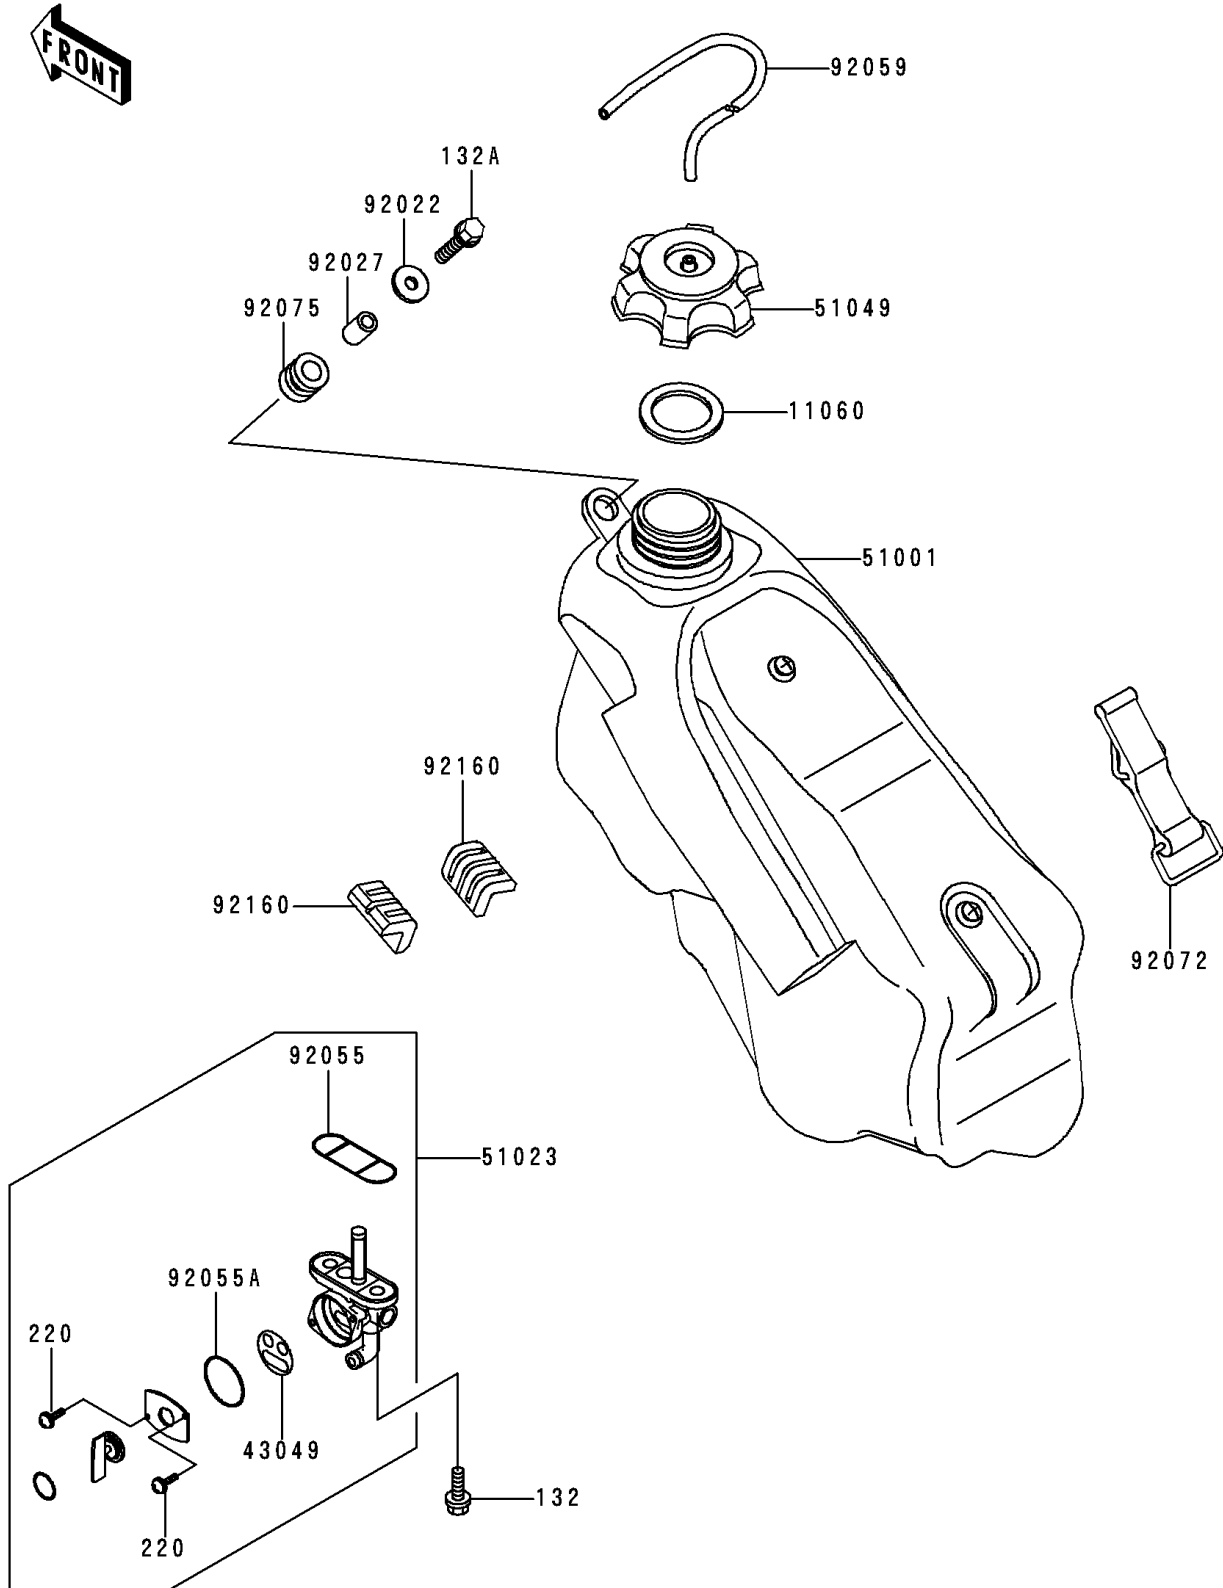

1995 KX125 PARTS DIAGRAM

Fuel Tank

F 2410

1995 KX125 PARTS LIST

Fuel Tank

ITEM NAME	PART NUMBER	QUANTITY
BOLT-FLANGED-SMALL (Ref # 132)	132G0612	2
BOLT-FLANGED-SMALL (Ref # 132A)	132G0625	1
SCREW-PAN-CROS (Ref # 220)	220B0308	2
GASKET,FUEL TANK CAP (Ref # 11060)	11060-1340	1
PACKING,TAP VALVE (Ref # 43049)	43049-1066	1
TANK-COMP-FUEL,F.BLACK (Ref # 51001)	51001-1468-6Z	1
TAP-ASSY,FUEL (Ref # 51023)	51023-1182	1
CAP-TANK,FUEL (Ref # 51049)	51049-1089	1
WASHER,6.5X24X2 (Ref # 92022)	92022-1690	1
COLLAR,6.8X10X14 (Ref # 92027)	92027-1966	1
RING-O,FUEL TAP PACKING (Ref # 92055)	92055-1112	1
RING-O,TAP LEVER (Ref # 92055A)	92055-1419	1
TUBE,5X9X350 (Ref # 92059)	92059-1265	1
BAND,FUEL TANK (Ref # 92072)	92072-1229	1
DAMPER (Ref # 92075)	92075-1787	1
DAMPER,FUEL TANK (Ref # 92160)	92160-1328	2