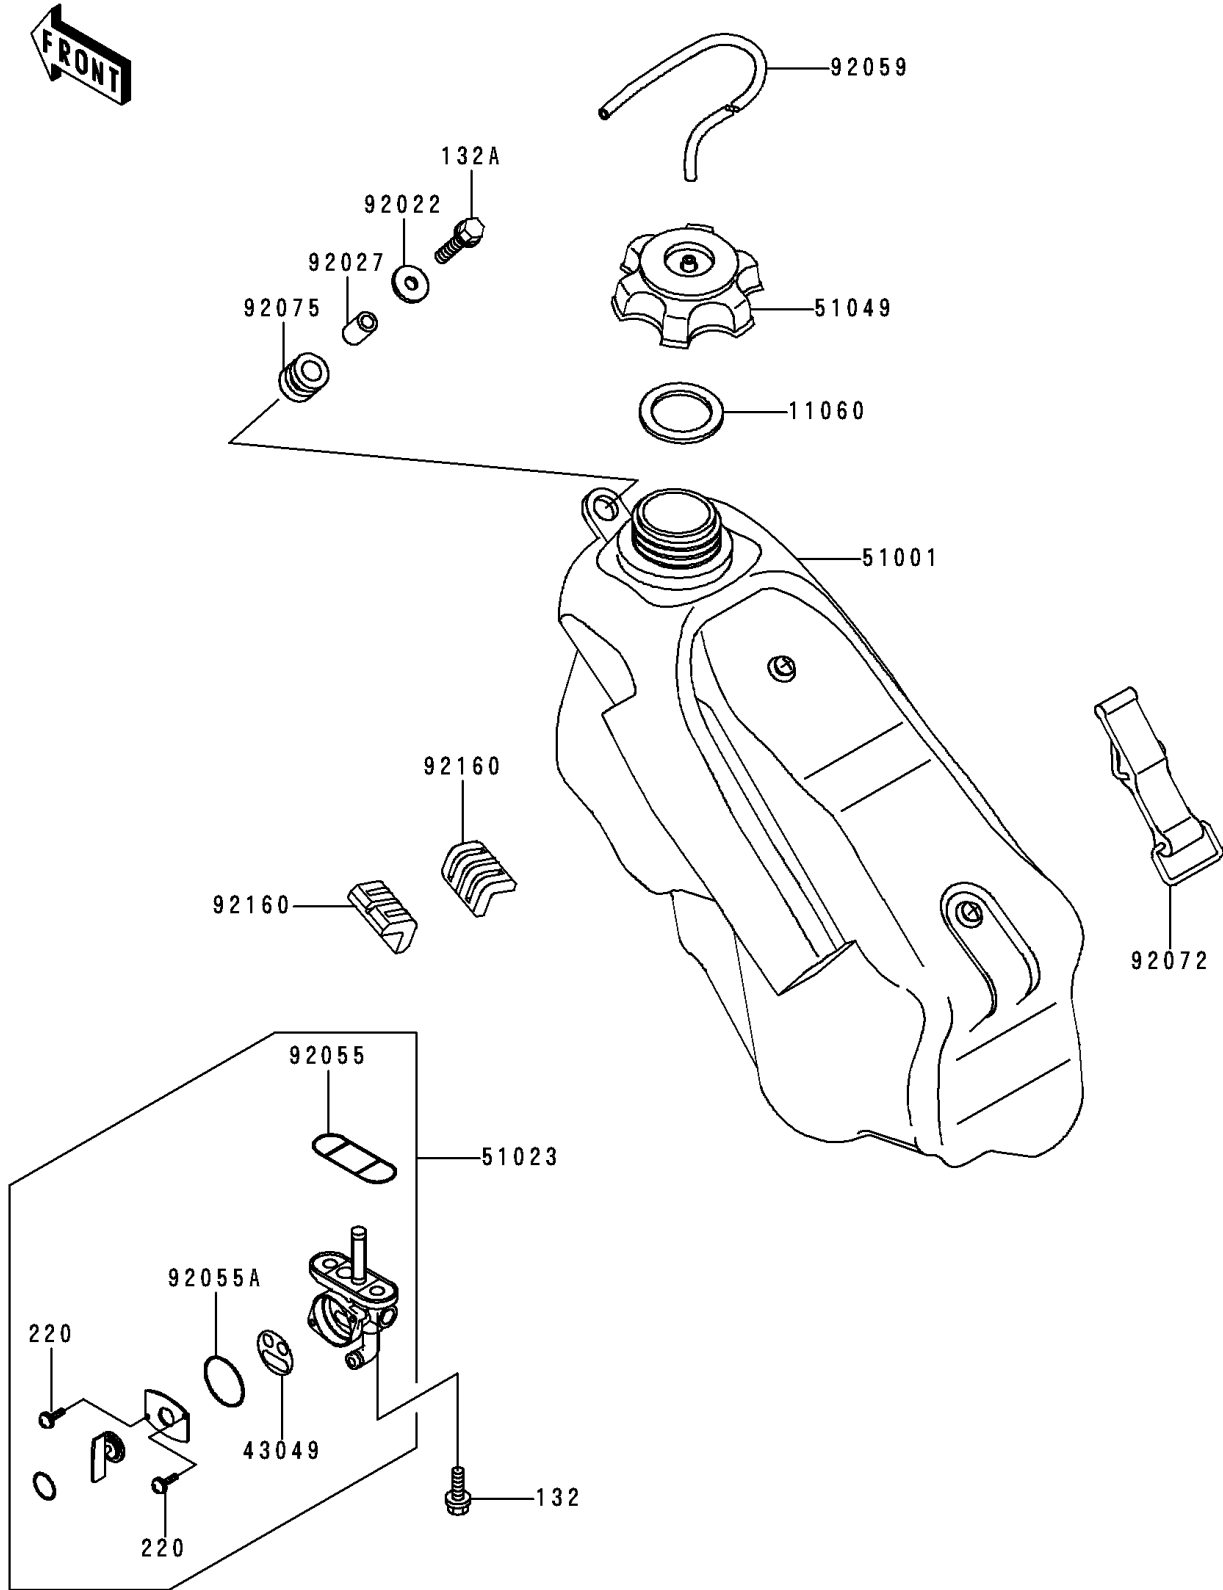

1995 KX125 PARTS DIAGRAM

Fuel Tank

F 2 4 1 0

1995 KX125 PARTS LIST

Fuel Tank

| ITEM NAME | PART NUMBER | QUANTITY |
|-----------|-------------|----------|
|-----------|-------------|----------|