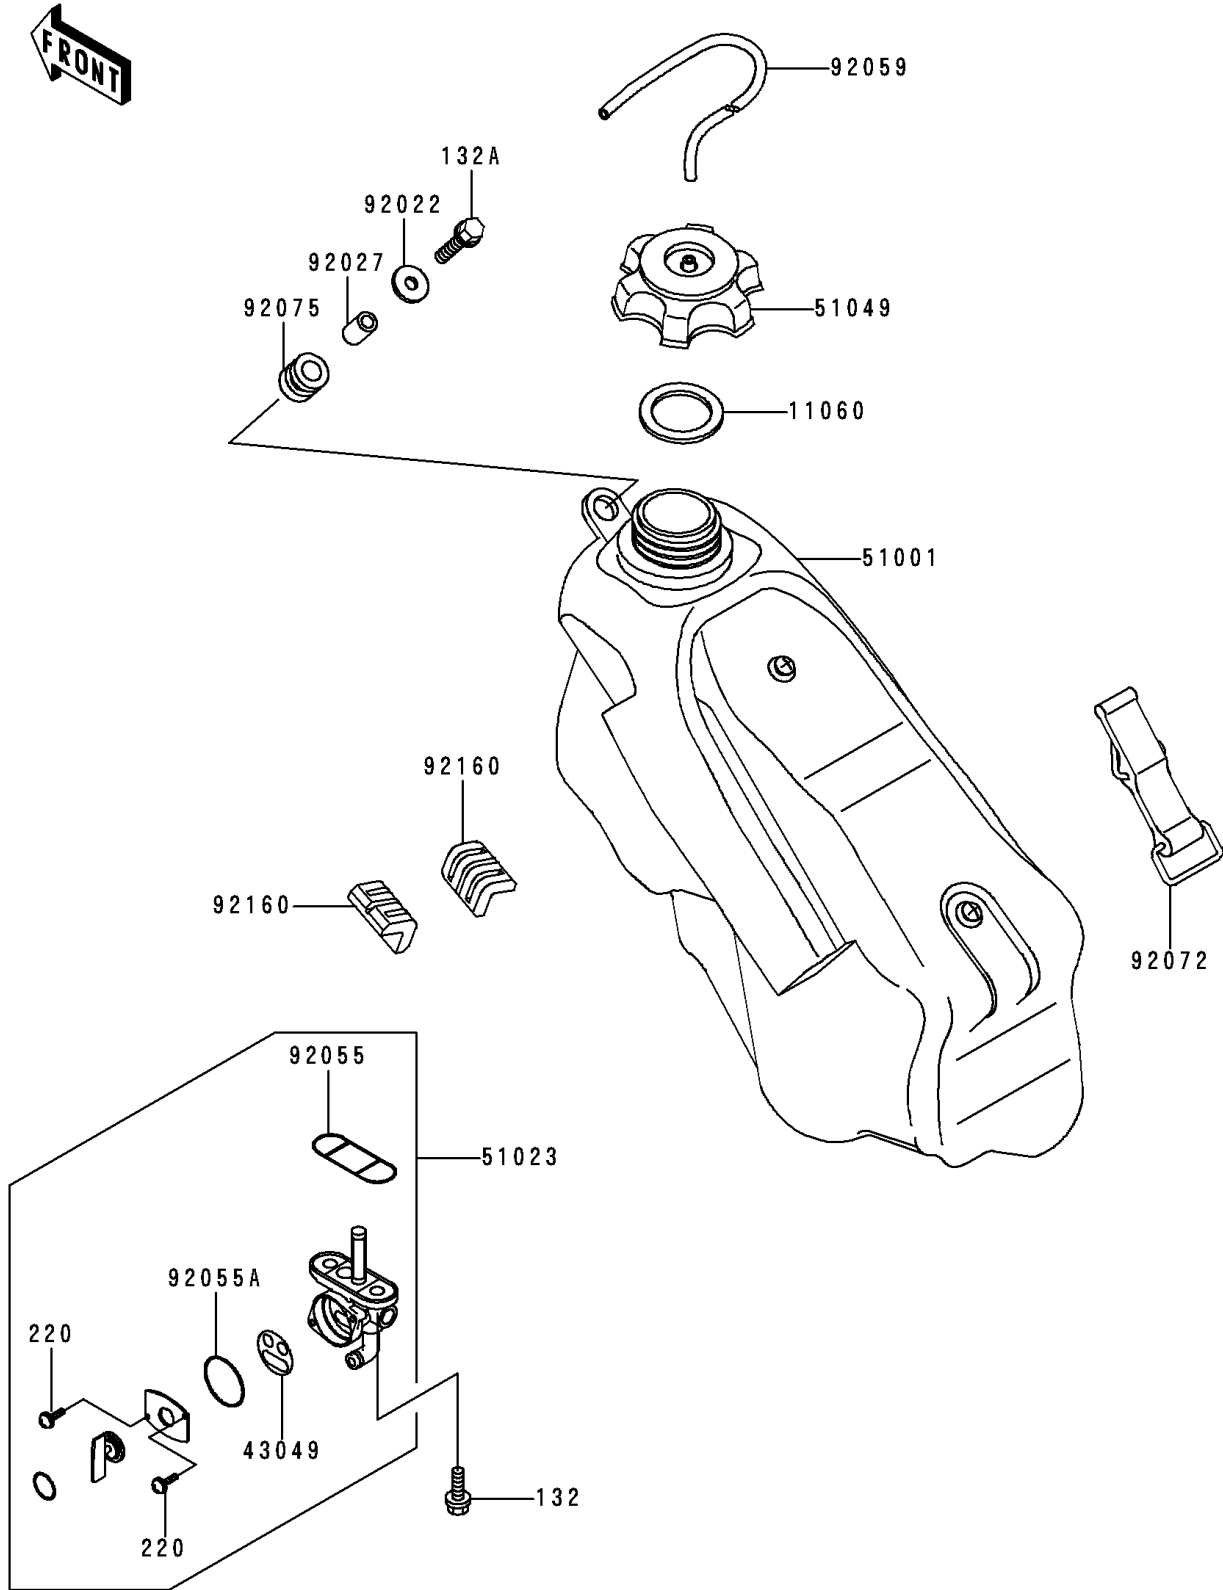

1995 KX125 PARTS DIAGRAM

Fuel Tank

F 2410

1995 KX125 PARTS LIST

Fuel Tank

ITEM NAME	PART NUMBER	QUANTITY
BOLT-FLANGED-SMALL (Ref # 132)	132G0612	2
BOLT-FLANGED-SMALL (Ref # 132A)	132G0625	1
SCREW-PAN-CROS (Ref # 220)	220B0308	2
GASKET,FUEL TANK CAP (Ref # 11060)	11060-1340	1
PACKING,TAP VALVE (Ref # 43049)	43049-1066	1
TANK-COMP-FUEL,F.BLACK (Ref # 51001)	51001-1468-6Z	1
TAP-ASSY,FUEL (Ref # 51023)	51023-1182	1
CAP-TANK,FUEL (Ref # 51049)	51049-1089	1
WASHER,6.5X24X2 (Ref # 92022)	92022-1690	1
COLLAR,6.8X10X14 (Ref # 92027)	92027-1966	1
RING-O,FUEL TAP PACKING (Ref # 92055)	92055-1112	1
RING-O,TAP LEVER (Ref # 92055A)	92055-1419	1
TUBE,5X9X350 (Ref # 92059)	92059-1265	1
BAND,FUEL TANK (Ref # 92072)	92072-1229	1
DAMPER (Ref # 92075)	92075-1787	1
DAMPER,FUEL TANK (Ref # 92160)	92160-1328	2