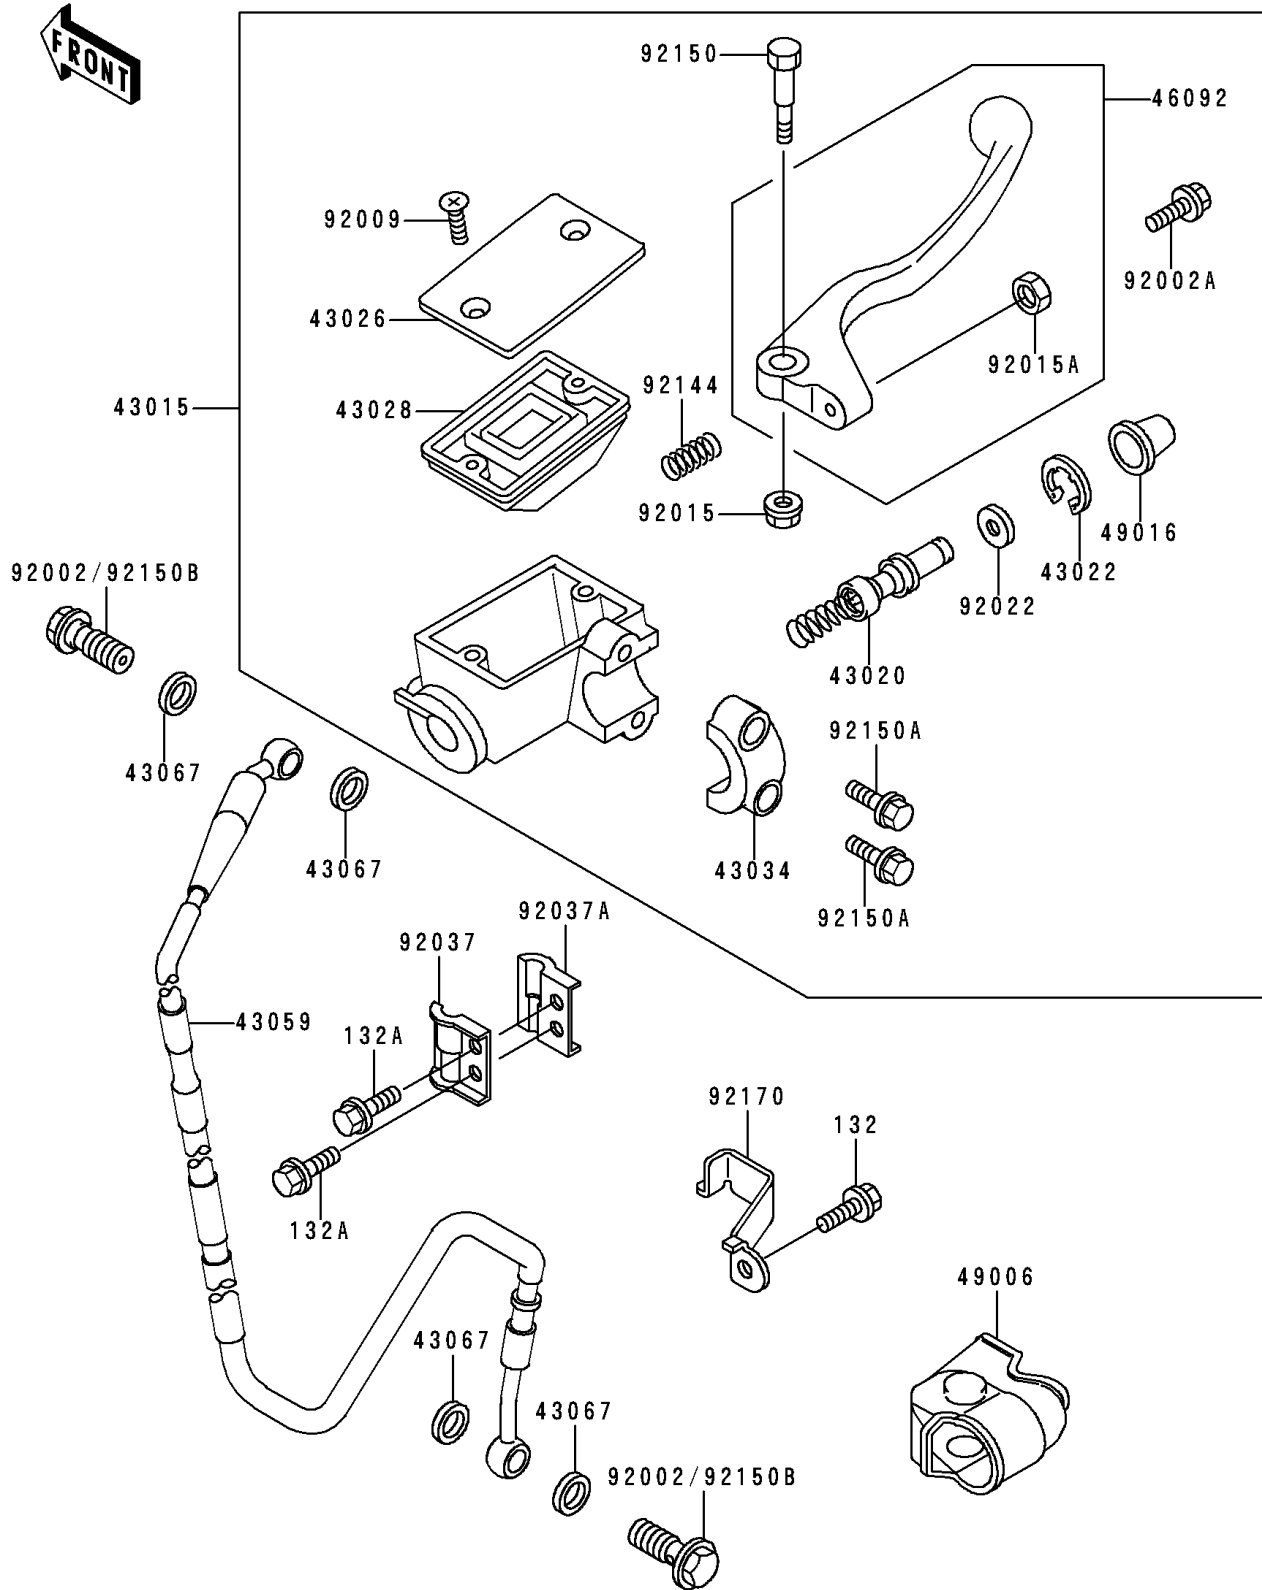

1995 KX125 PARTS DIAGRAM

Front Master Cylinder

F2291