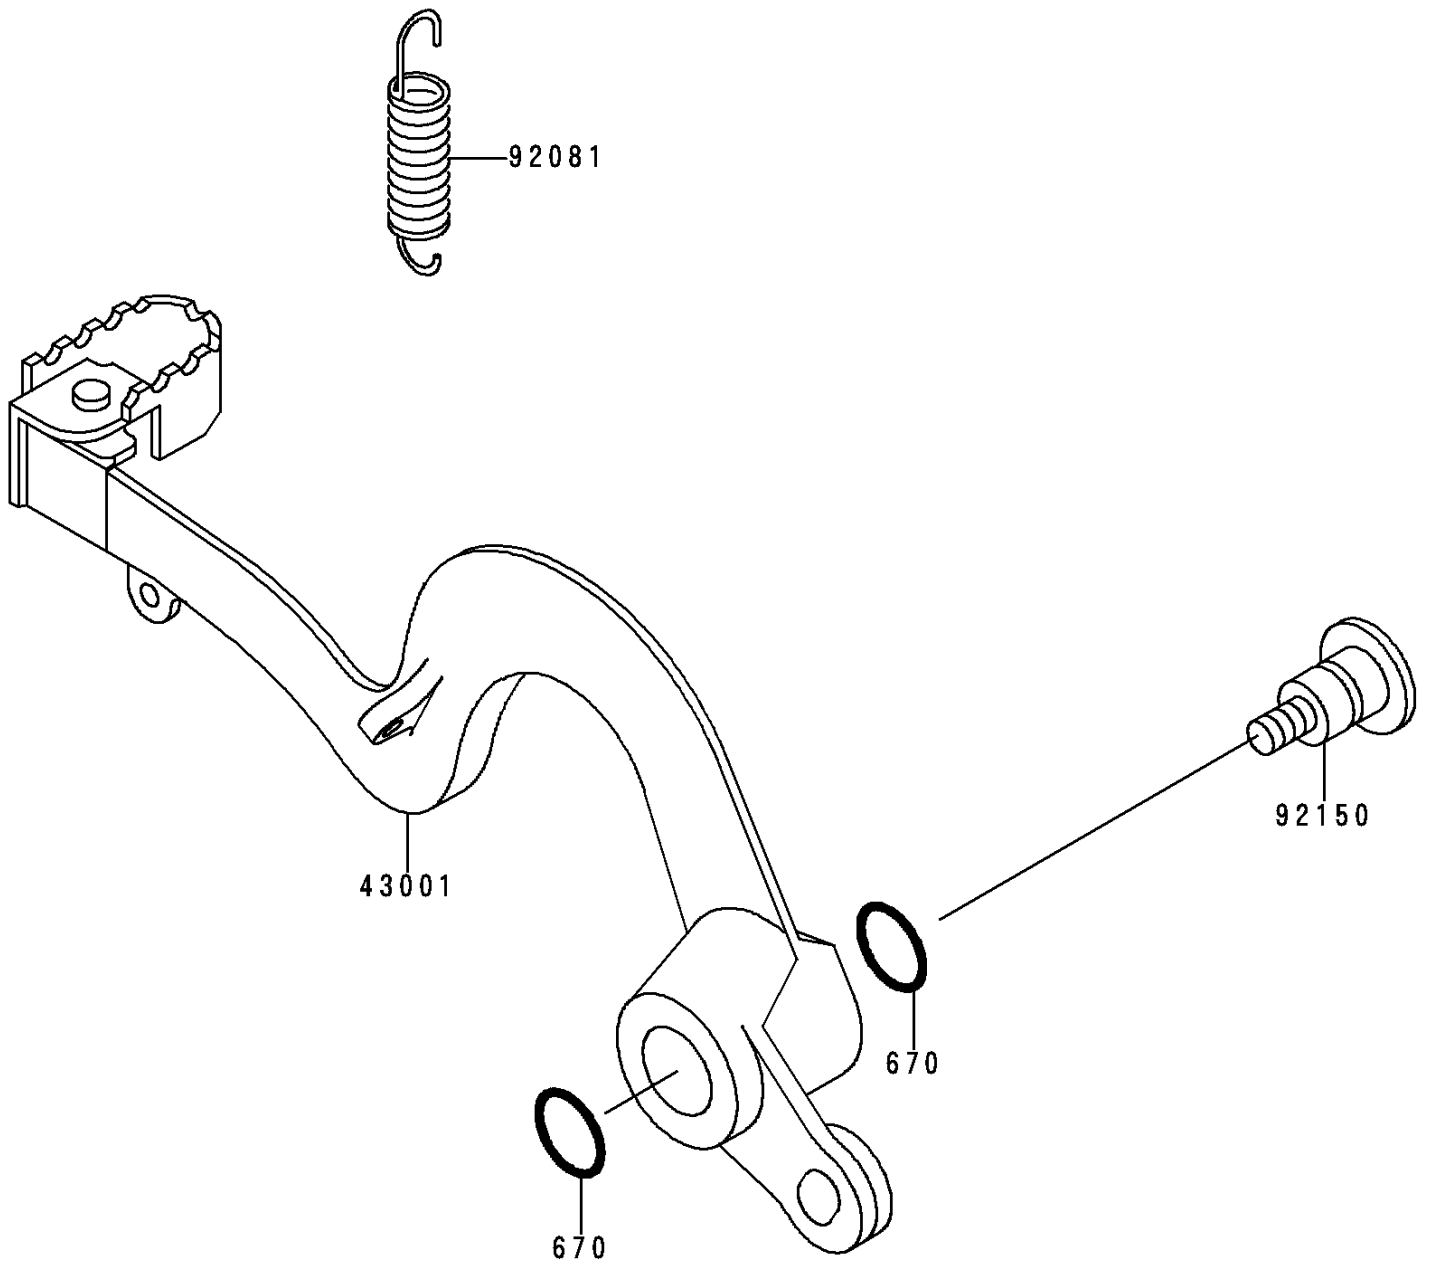

# 1995 KX125 PARTS DIAGRAM

Brake Pedal

F2260

# 1995 KX125 PARTS LIST

## Brake Pedal

ITEM NAME	PART NUMBER	QUANTITY
O RING,16MM (Ref # 670)	670B2016	2
LEVER-BRAKE,PEDAL (Ref # 43001)	43001-1351	1
SPRING,BRAKE PEDAL RETURN (Ref # 92081)	92081-1932	1
BOLT (Ref # 92150)	92150-1832	1