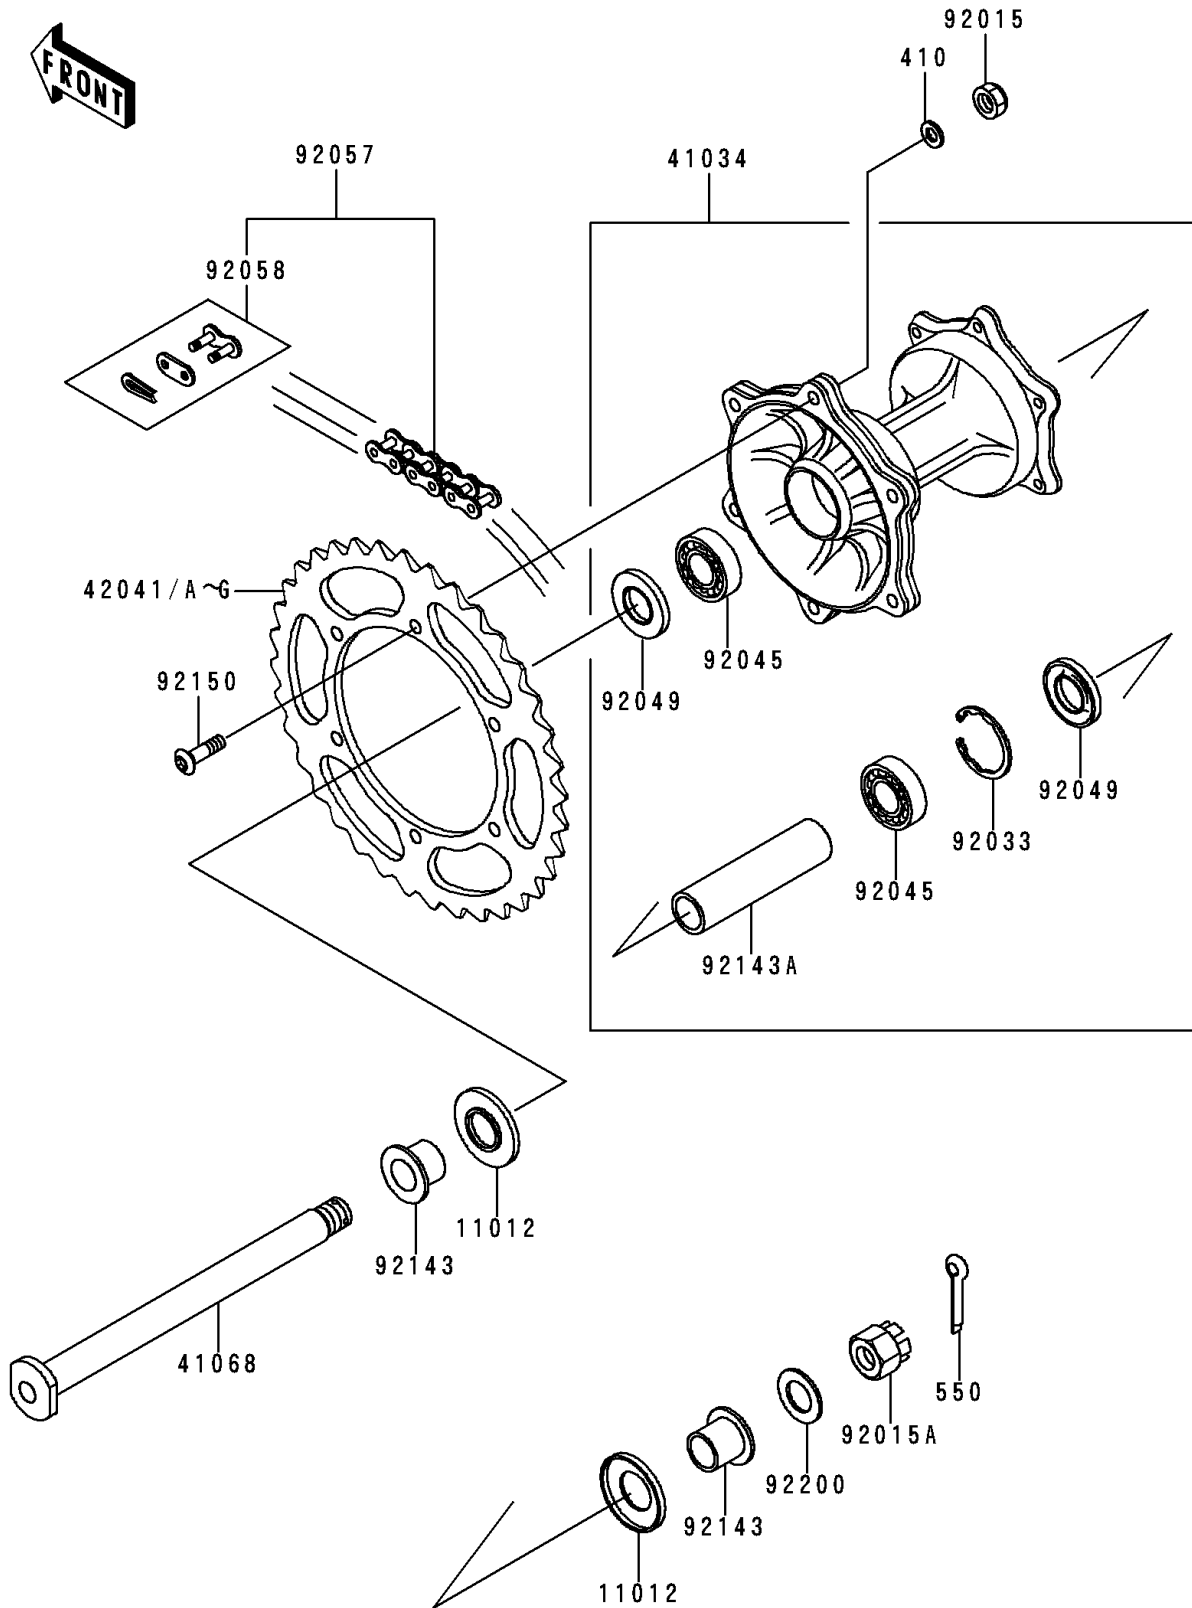

# 1995 KX125 PARTS DIAGRAM

Rear Hub

F2240

# 1995 KX125 PARTS LIST

Rear Hub

ITEM NAME	PART NUMBER	QUANTITY
-----------	-------------	----------