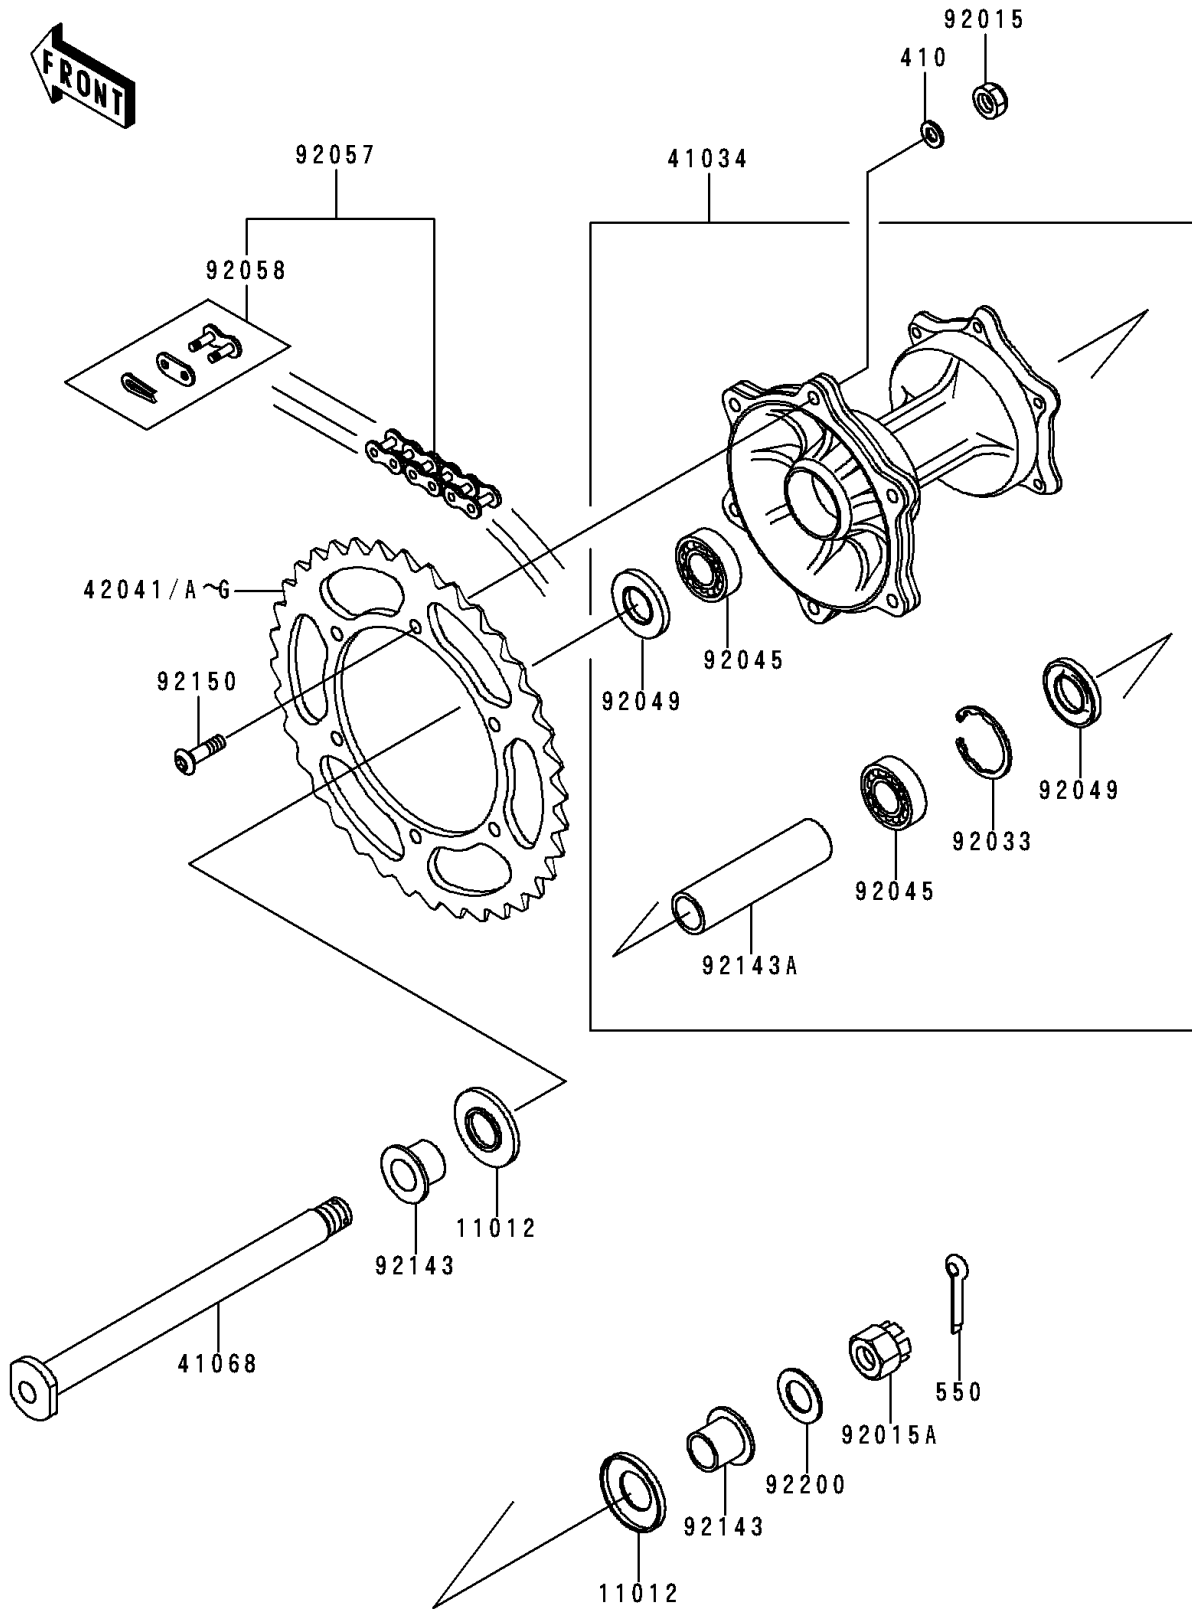

1995 KX125 PARTS DIAGRAM

Rear Hub

F2240

1995 KX125 PARTS LIST

Rear Hub

ITEM NAME	PART NUMBER	QUANTITY
WASHER-PLAIN-SMALL,8MM (Ref # 410)	410B0800	6
PIN-COTTER,3.0X25 (Ref # 550)	550D3025	1
CAP,AXLE (Ref # 11012)	11012-1581	2
DRUM-ASSY,REAR BRAKE (Ref # 41034)	41034-1205	1
AXLE,RR (Ref # 41068)	41068-1343	1
SPROCKET-HUB,51T,AL (Ref # 42041)	42041-1104	1
SPROCKET-HUB,50T,AL (Ref # 42041A)	42041-1255	1
SPROCKET-HUB,49T,AL (Ref # 42041B)	42041-1256	1
SPROCKET-HUB,48T,AL (Ref # 42041C)	42041-1257	1
SPROCKET-HUB,47T,AL (Ref # 42041D)	42041-1258	1
SPROCKET-HUB,48T (Ref # 42041E)	42041-1383	1
SPROCKET-HUB,49T (Ref # 42041F)	42041-1384	1
SPROCKET-HUB,50T (Ref # 42041G)	42041-1408	1
NUT,8MM (Ref # 92015)	92015-1432	6
NUT,CASTLE,18MM (Ref # 92015A)	92015-1885	1
RING-SNAP,42MM (Ref # 92033)	92033-1041	1
BEARING-BALL,6004X8JRLX2/3A (Ref # 92045)	92045-1239	2
SEAL-OIL,BJNC2 25425 (Ref # 92049)	92049-1203	2
CHAIN,DRIVE,DID520DS5X110L (Ref # 92057)	92057-1388	1
JOINT-CHAIN,DRIVE (Ref # 92058)	92058-1071	1
COLLAR,RR AXLE,L=20 (Ref # 92143)	92143-1356	2
COLLAR,RR BRAKE DRUM,L=105 (Ref # 92143A)	92143-1402	1
BOLT,SOCKET,8X28 (Ref # 92150)	92150-1196	6
WASHER,18.5X32X2.3 (Ref # 92200)	92200-1149	1