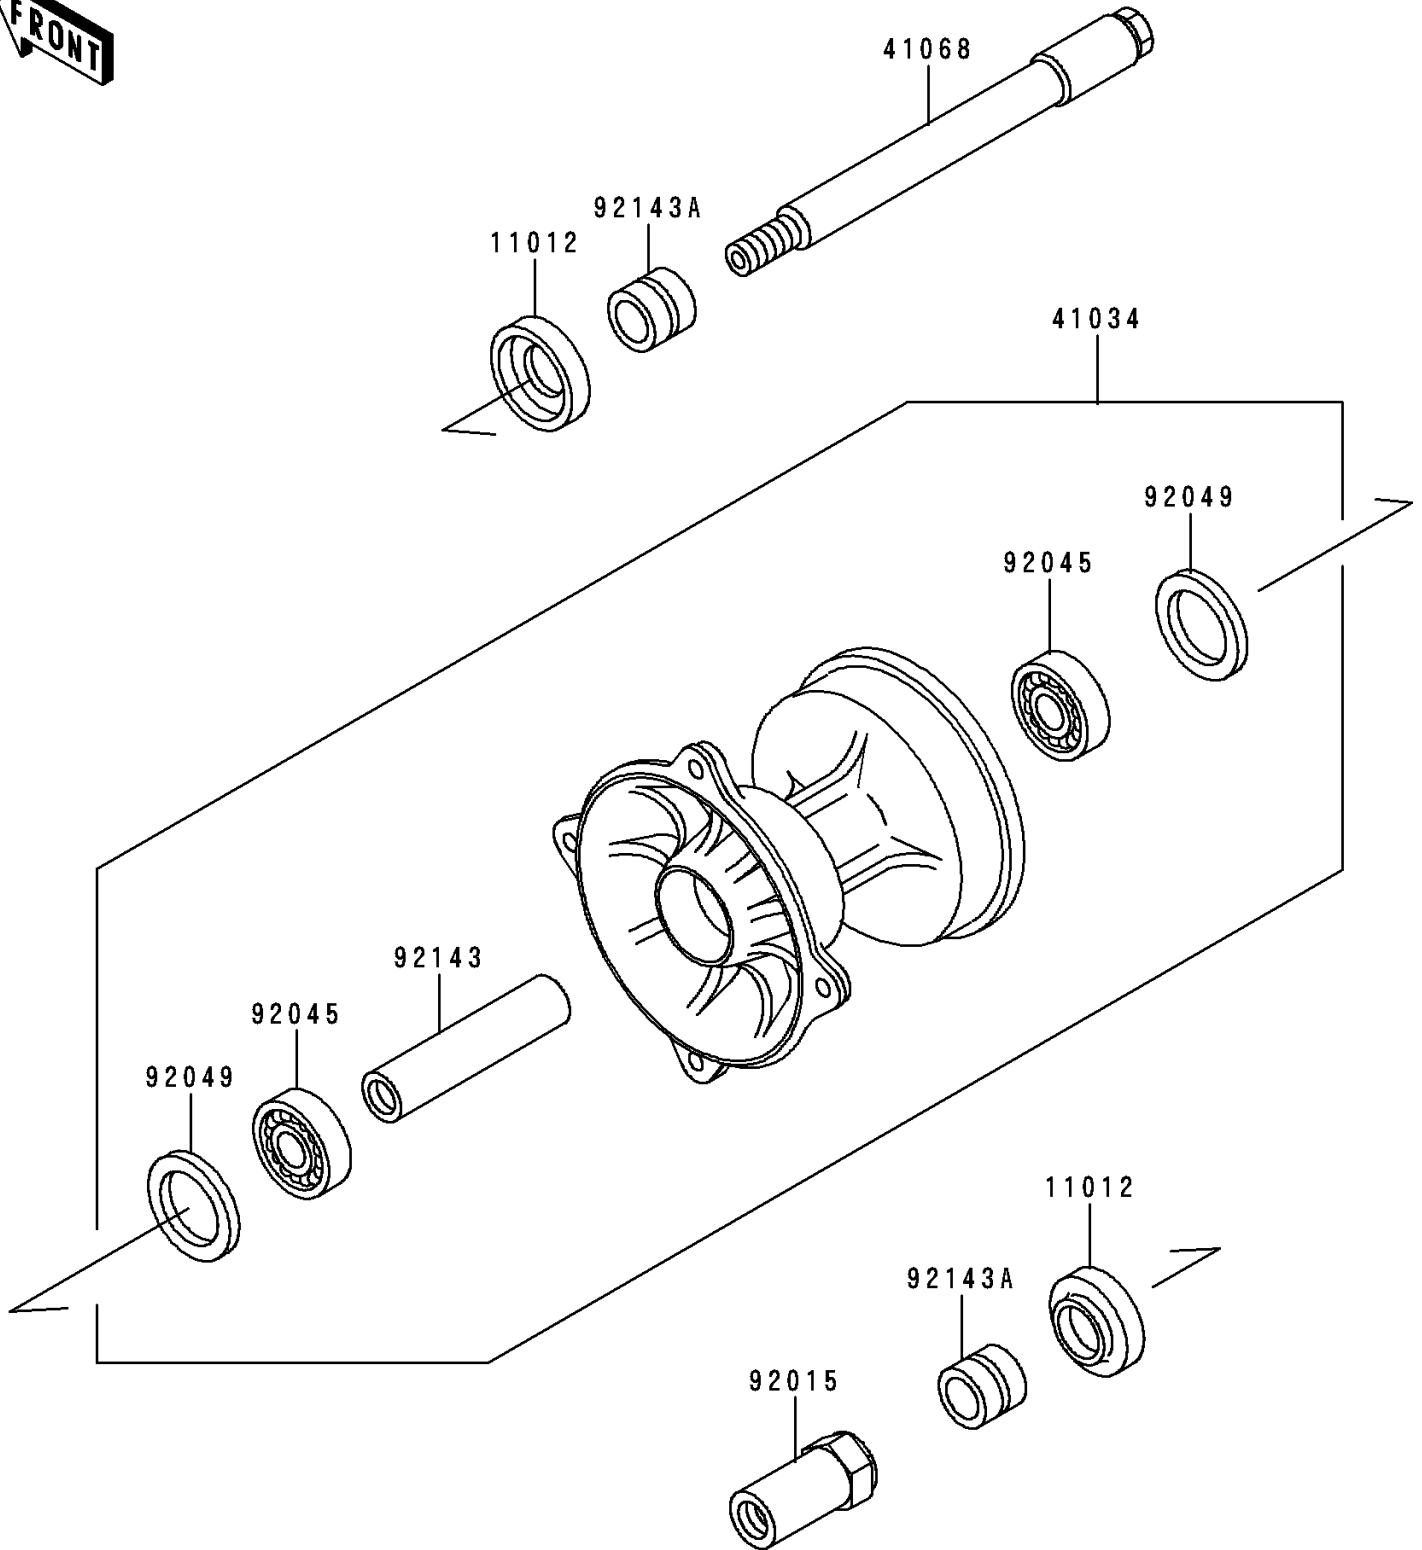

1995 KX125 PARTS DIAGRAM

Front Hub

F2230

1995 KX125 PARTS LIST

Front Hub

ITEM NAME	PART NUMBER	QUANTITY
CAP,AXLE (Ref # 11012)	11012-1581	2
DRUM-ASSY,FRONT BRAKE (Ref # 41034)	41034-1226	1
AXLE,FR (Ref # 41068)	41068-1342	1
NUT,AXLE,18MM (Ref # 92015)	92015-1884	1
BEARING-BALL,69042RS (Ref # 92045)	92045-1284	2
SEAL-OIL,BJNC-2 25X37X5 (Ref # 92049)	92049-1403	2
COLLAR,FR BRAKE DRUM,L=72 (Ref # 92143)	92143-1580	1
COLLAR,FR AXLE,L=20 (Ref # 92143A)	92143-1581	2