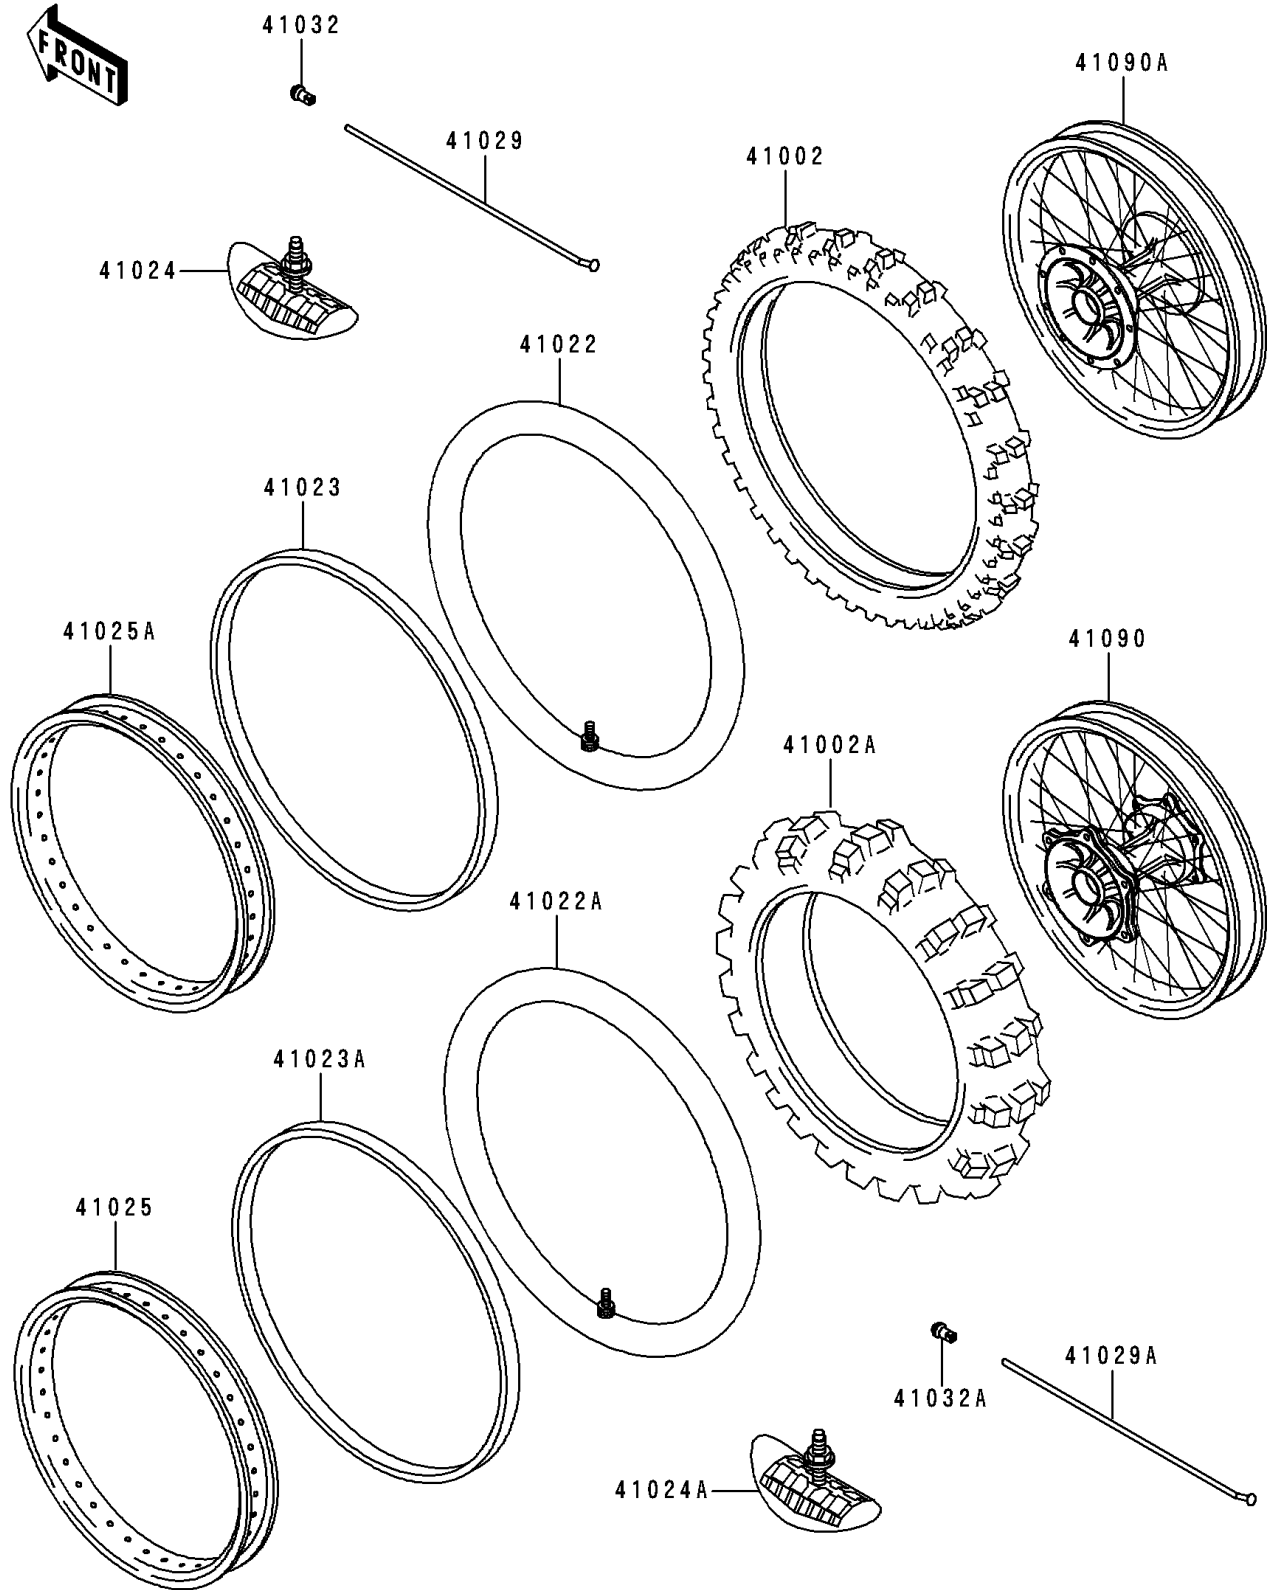

1995 KX125 PARTS DIAGRAM

Wheels/Tires

F2210

1995 KX125 PARTS LIST

Wheels/Tires

ITEM NAME	PART NUMBER	QUANTITY
TIRE,FR,80/100-21 51M,K490(D) (Ref # 41002)	41002-1803	1
TIRE,RR,100/90-19 57M,D737(D) (Ref # 41002A)	41002-1973	1
TUBE-TIRE,80/100-21(D) (Ref # 41022)	41022-1118	1
TUBE-TIRE,100/90-19(D) (Ref # 41022A)	41022-1129	1
BAND-RIM,80/100-21(D) (Ref # 41023)	41023-1069	1
BAND-RIM,90.100/90-19(D) (Ref # 41023A)	41023-1074	1
STOPPER-RIM,1.60-M(DUNLOP) (Ref # 41024)	41024-010	1
STOPPER-RIM,1.85-M(DUNLOP) (Ref # 41024A)	41024-011	1
RIM,RR,1.85X19EFD (Ref # 41025)	41025-1250	1
RIM,FR,1.60X21 (Ref # 41025A)	41025-1301	1
SPOKE-INNER,FR,230MMX165D (Ref # 41029)	41029-1197	36
SPOKE-INNER,RR,202MMX160D (Ref # 41029A)	41029-1204	36
NIPPLE-SPOKE (Ref # 41032)	41032-1061	36
NIPPLE-SPOKE (Ref # 41032A)	41032-1064	36
WHEEL-SUB ASSY,RR (Ref # 41090)	41090-1081	1
WHEEL-SUB ASSY,FR (Ref # 41090A)	41090-1100	1