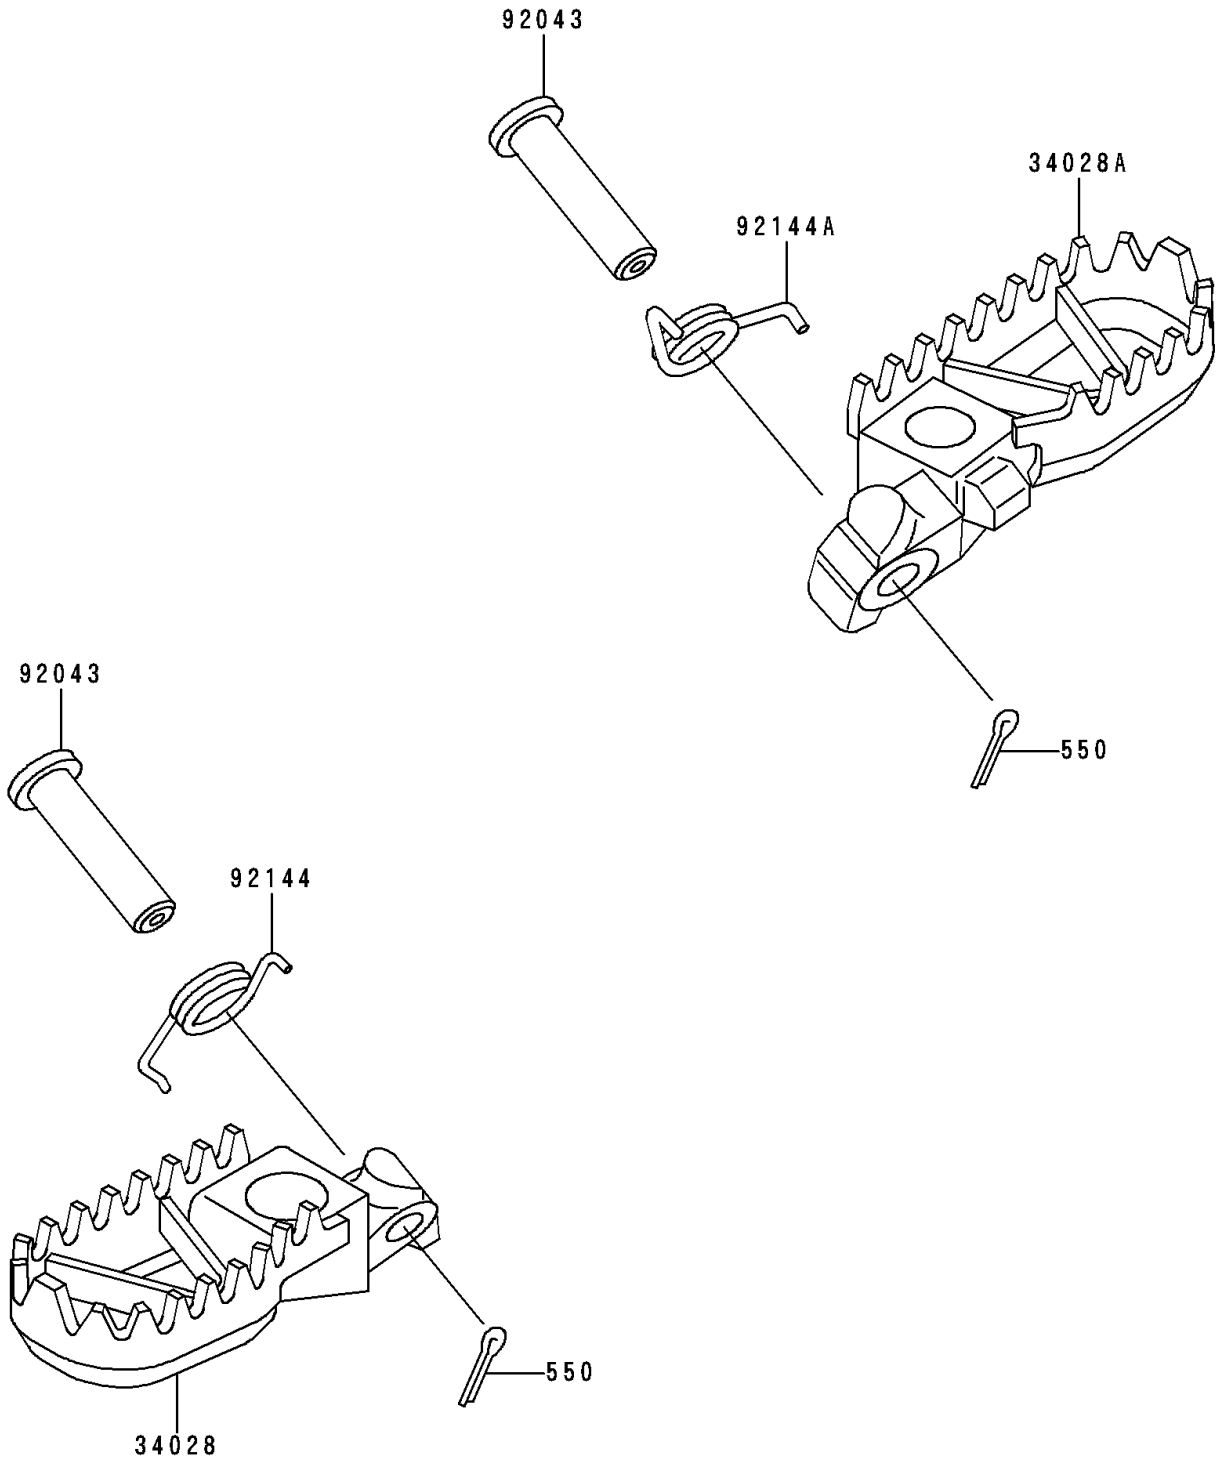

1995 KX125 PARTS DIAGRAM

Footrests

F2160

1995 KX125 PARTS LIST

Footrests

ITEM NAME	PART NUMBER	QUANTITY
PIN-COTTER,3.0X20 (Ref # 550)	550S3020	2
STEP,LH,SILVER NO.25 (Ref # 34028)	34028-1332-CE	1
STEP,RH,SILVER NO.25 (Ref # 34028A)	34028-1365-CE	1
PIN,10X45.5 (Ref # 92043)	92043-1372	2
SPRING,STEP,LH (Ref # 92144)	92144-1828	1
SPRING,STEP,RH (Ref # 92144A)	92144-1829	1