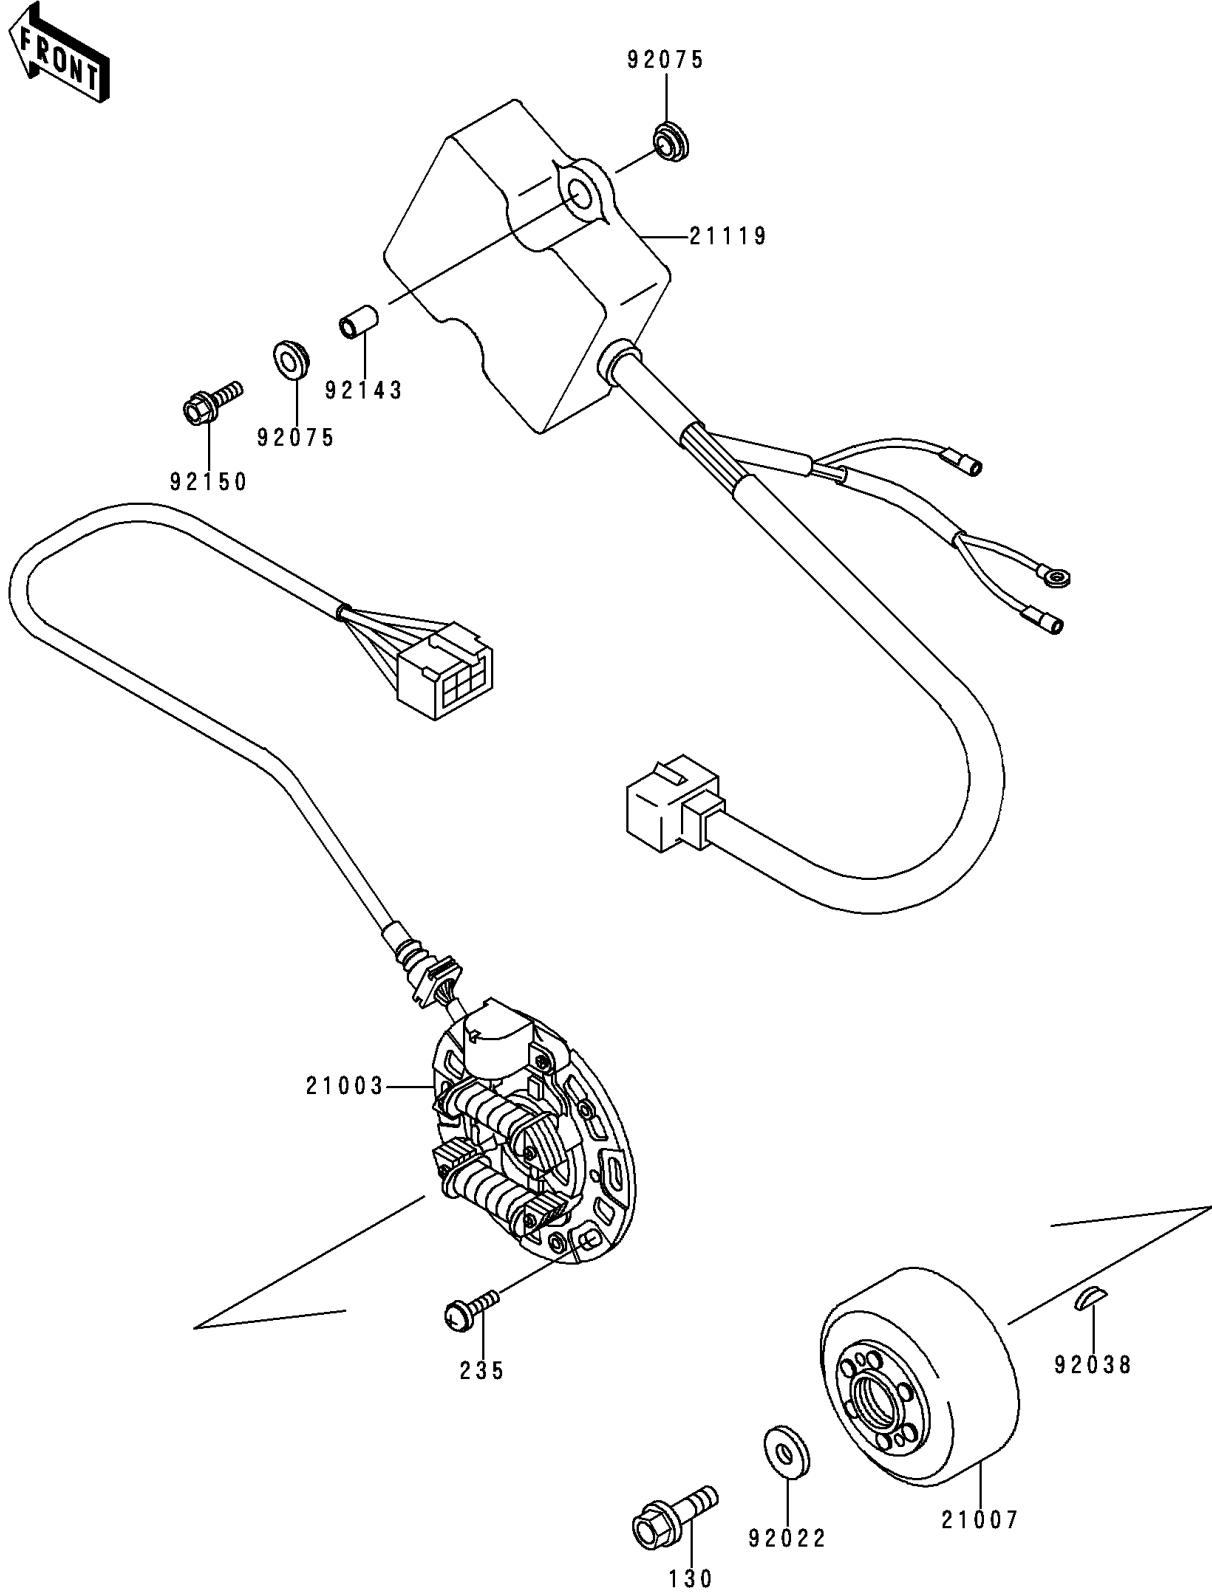

# 1995 KX125 PARTS DIAGRAM

Generator

E1810

## 1995 KX125 PARTS LIST

### Generator

| ITEM NAME                       | PART NUMBER | QUANTITY |
|---------------------------------|-------------|----------|
| BOLT-FLANGED (Ref # 130)        | 130P0825    | 1        |
| SCREW-PAN-WP-CROS (Ref # 235)   | 235B0616    | 3        |
| STATOR (Ref # 21003)            | 21003-1282  | 1        |
| ROTOR,MAGNETO (Ref # 21007)     | 21007-1235  | 1        |
| IGNITER (Ref # 21119)           | 21119-1430  | 1        |
| WASHER,8.5X22X3.2 (Ref # 92022) | 92022-276   | 1        |
| KEY,WOODRUFF (Ref # 92038)      | 92038-001   | 1        |
| DAMPER,8MM (Ref # 92075)        | 92075-1138  | 4        |
| COLLAR,6X8.5X13 (Ref # 92143)   | 92143-3715  | 2        |
| BOLT,FLANGED,6X25 (Ref # 92150) | 92150-1507  | 2        |