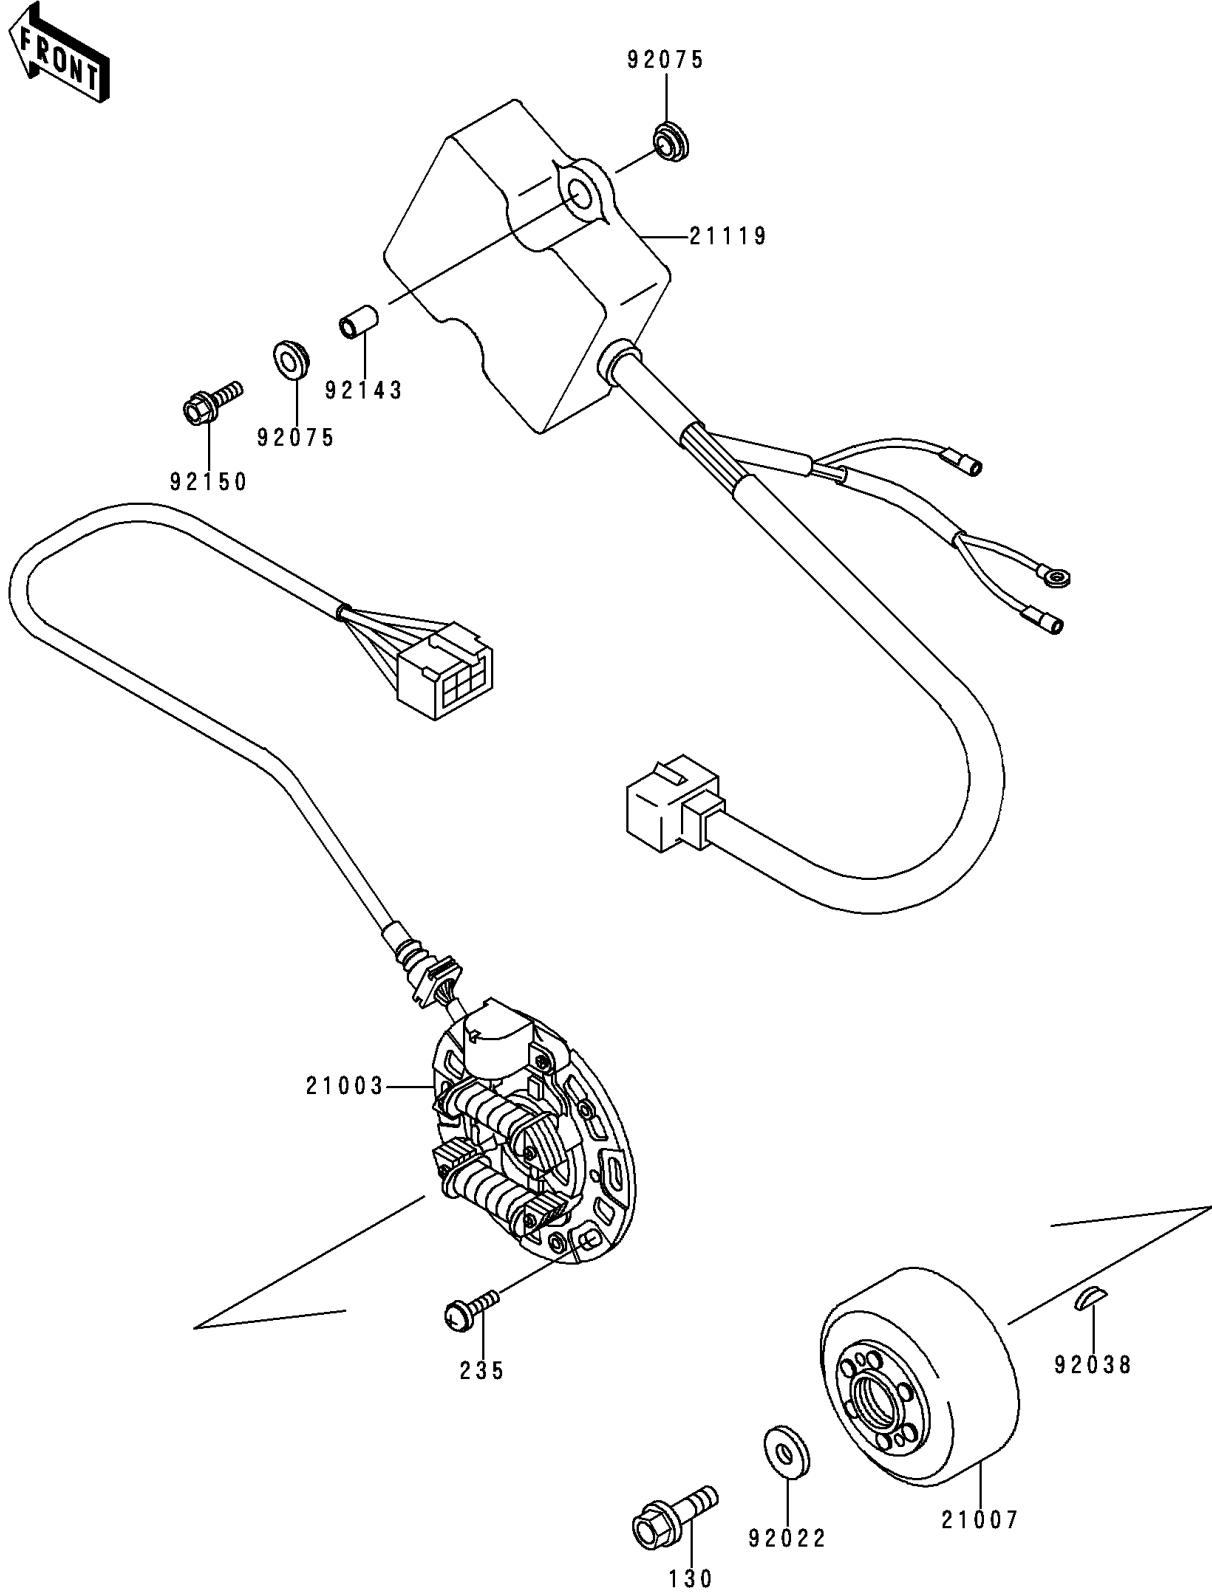

1995 KX125 PARTS DIAGRAM

Generator

E1810

1995 KX125 PARTS LIST

Generator

ITEM NAME	PART NUMBER	QUANTITY
BOLT-FLANGED (Ref # 130)	130P0825	1
SCREW-PAN-WP-CROS (Ref # 235)	235B0616	3
STATOR (Ref # 21003)	21003-1282	1
ROTOR,MAGNETO (Ref # 21007)	21007-1235	1
IGNITER (Ref # 21119)	21119-1430	1
WASHER,8.5X22X3.2 (Ref # 92022)	92022-276	1
KEY,WOODRUFF (Ref # 92038)	92038-001	1
DAMPER,8MM (Ref # 92075)	92075-1138	4
COLLAR,6X8.5X13 (Ref # 92143)	92143-3715	2
BOLT,FLANGED,6X25 (Ref # 92150)	92150-1507	2