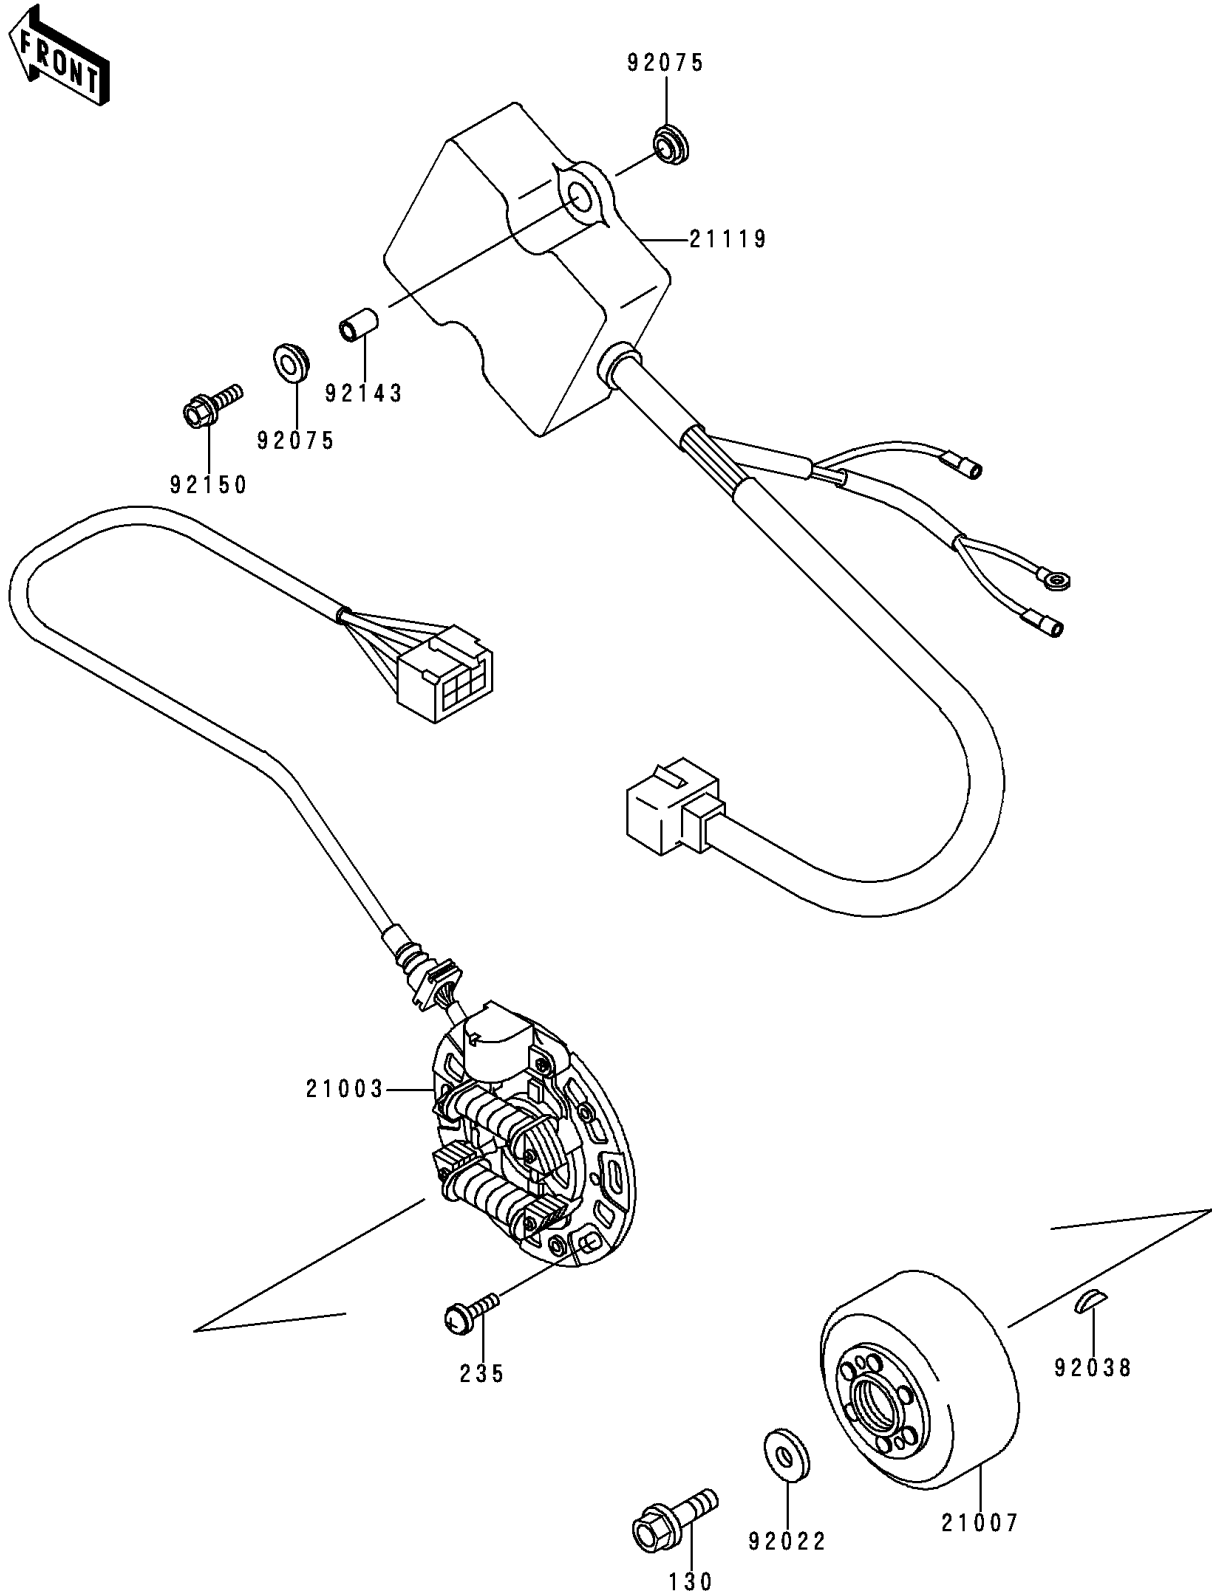

1995 KX125 PARTS DIAGRAM

Generator

E1810

1995 KX125 PARTS LIST

Generator

ITEM NAME	PART NUMBER	QUANTITY
BOLT-FLANGED (Ref # 130)	130P0825	1
SCREW-PAN-WP-CROS (Ref # 235)	235B0616	3
STATOR (Ref # 21003)	21003-1282	1
ROTOR,MAGNETO (Ref # 21007)	21007-1235	1
IGNITER (Ref # 21119)	21119-1430	1
WASHER,8.5X22X3.2 (Ref # 92022)	92022-276	1
KEY,WOODRUFF (Ref # 92038)	92038-001	1
DAMPER,8MM (Ref # 92075)	92075-1138	4
COLLAR,6X8.5X13 (Ref # 92143)	92143-3715	2
BOLT,FLANGED,6X25 (Ref # 92150)	92150-1507	2