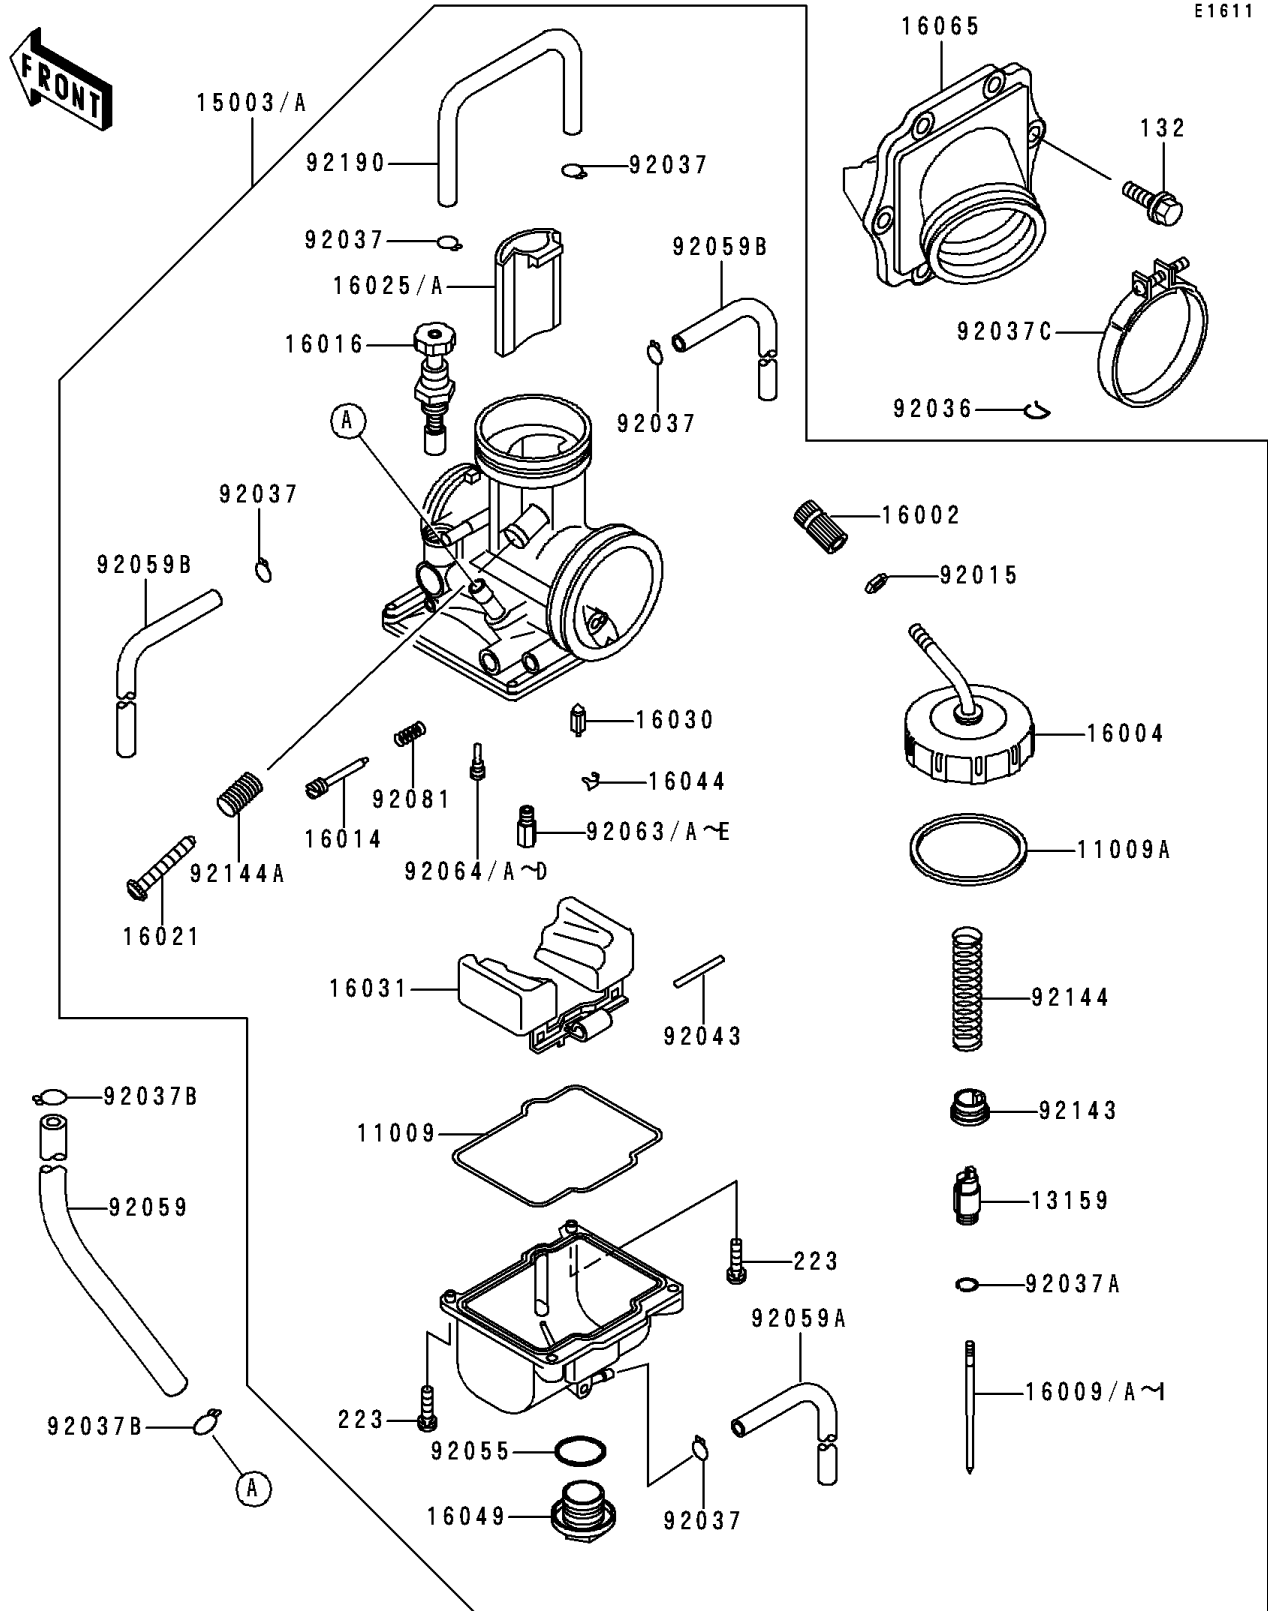

1995 KX125 PARTS DIAGRAM

Carburetor

E1611