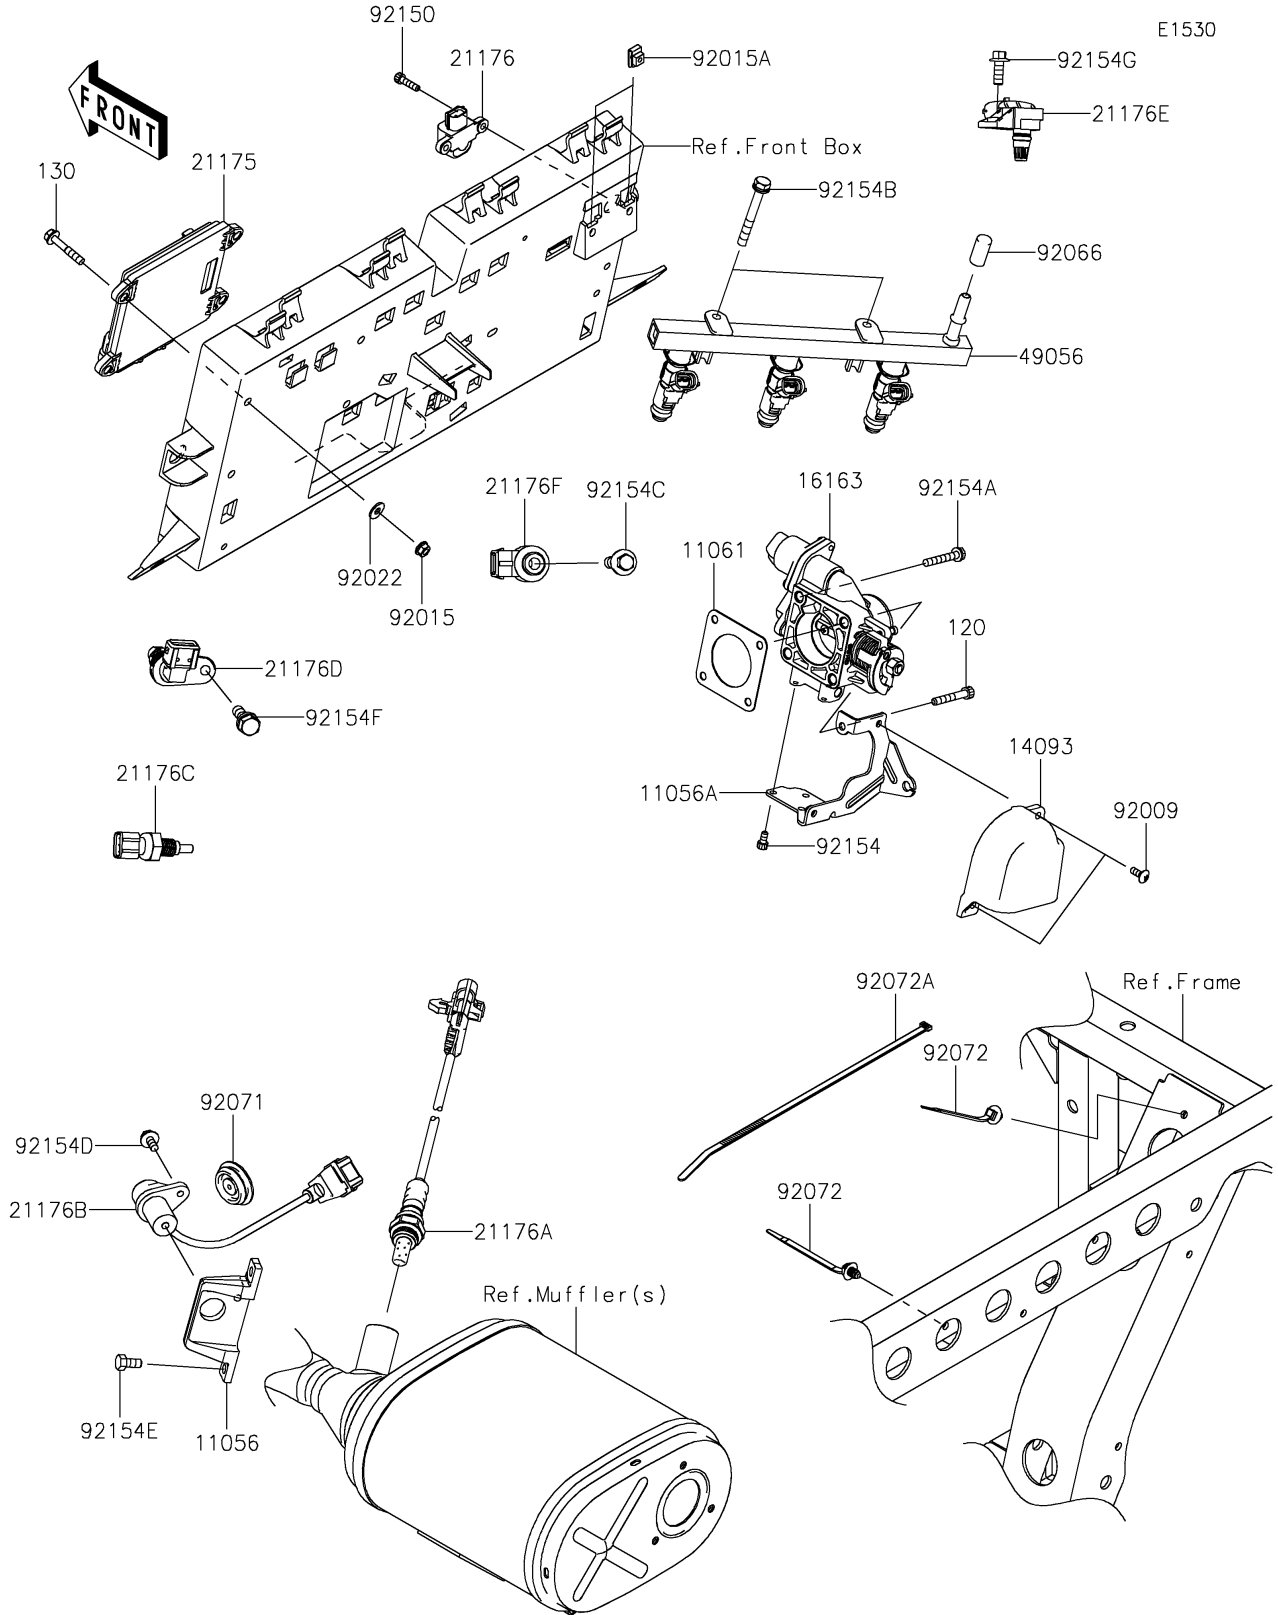

2017 Mule PRO-FXT PARTS DIAGRAM

Fuel Injection

2017 Mule PRO-FXT PARTS LIST

Fuel Injection

ITEM NAME	PART NUMBER	QUANTITY
BRACKET,CRANKSHAFT POSITION (Ref # 11056)	11056-2680	1
BRACKET,THROTTLE CABLE (Ref # 11056A)	11056-7495	1
GASKET,THROTTLE (Ref # 11061)	11061-0954	1
BOLT-SOCKET,6X40 (Ref # 120)	120CA0640	1
BOLT-FLANGED,6X35 (Ref # 130)	130BA0635	4
COVER,THROTTLE (Ref # 14093)	14093-0043	1
THROTTLE-ASSY (Ref # 16163)	16163-0816	1
CONTROL UNIT-ELECTRONIC,DFI (Ref # 21175)	21175-0893	1
SENSOR,VEHICLE-DOWN (Ref # 21176)	21176-0026	1
SENSOR,OXYGEN (Ref # 21176A)	21176-0773	1
SENSOR,CRANKSHAFT POSITION (Ref # 21176B)	21176-0795	1
SENSOR,WATER TEMP (Ref # 21176C)	21176-0796	1
SENSOR,CAMSHAFT POSITION (Ref # 21176D)	21176-0797	1
SENSOR,AIR INTAKE TEMP (Ref # 21176E)	21176-0798	1
SENSOR,EXPLOSION (Ref # 21176F)	21176-0799	1
PIPE-INJECTION (Ref # 49056)	49056-0038	1
SCREW,5X14,WHITE (Ref # 92009)	92009-1366	2
NUT,FLANGED,6MM (Ref # 92015)	92015-1367	4
NUT,5MM (Ref # 92015A)	92015-1627	2
WASHER (Ref # 92022)	92022-2247	4
PLUG (Ref # 92066)	92066-0810	1
GROMMET (Ref # 92071)	92071-0730	1
BAND (Ref # 92072)	92072-1414	2
BAND,L=292.1 (Ref # 92072A)	92072-3509	3
BOLT,SOCKET,5X20 (Ref # 92150)	92150-1019	2
BOLT,SOCKET,5X10 (Ref # 92154)	92154-1396	3
BOLT,6X38 (Ref # 92154A)	92154-1589	3
BOLT,6X50 (Ref # 92154B)	92154-1591	2
BOLT,FLANGED,8X30 (Ref # 92154C)	92154-1592	1

2017 Mule PRO-FXT PARTS LIST

Fuel Injection

ITEM NAME	PART NUMBER	QUANTITY
BOLT,FLANGED,6X12 (Ref # 92154D)	92154-1593	1
BOLT,6X12 (Ref # 92154E)	92154-1594	2
BOLT,8X16 (Ref # 92154F)	92154-1595	1
BOLT,FLANGED,6X16 (Ref # 92154G)	92154-1596	1