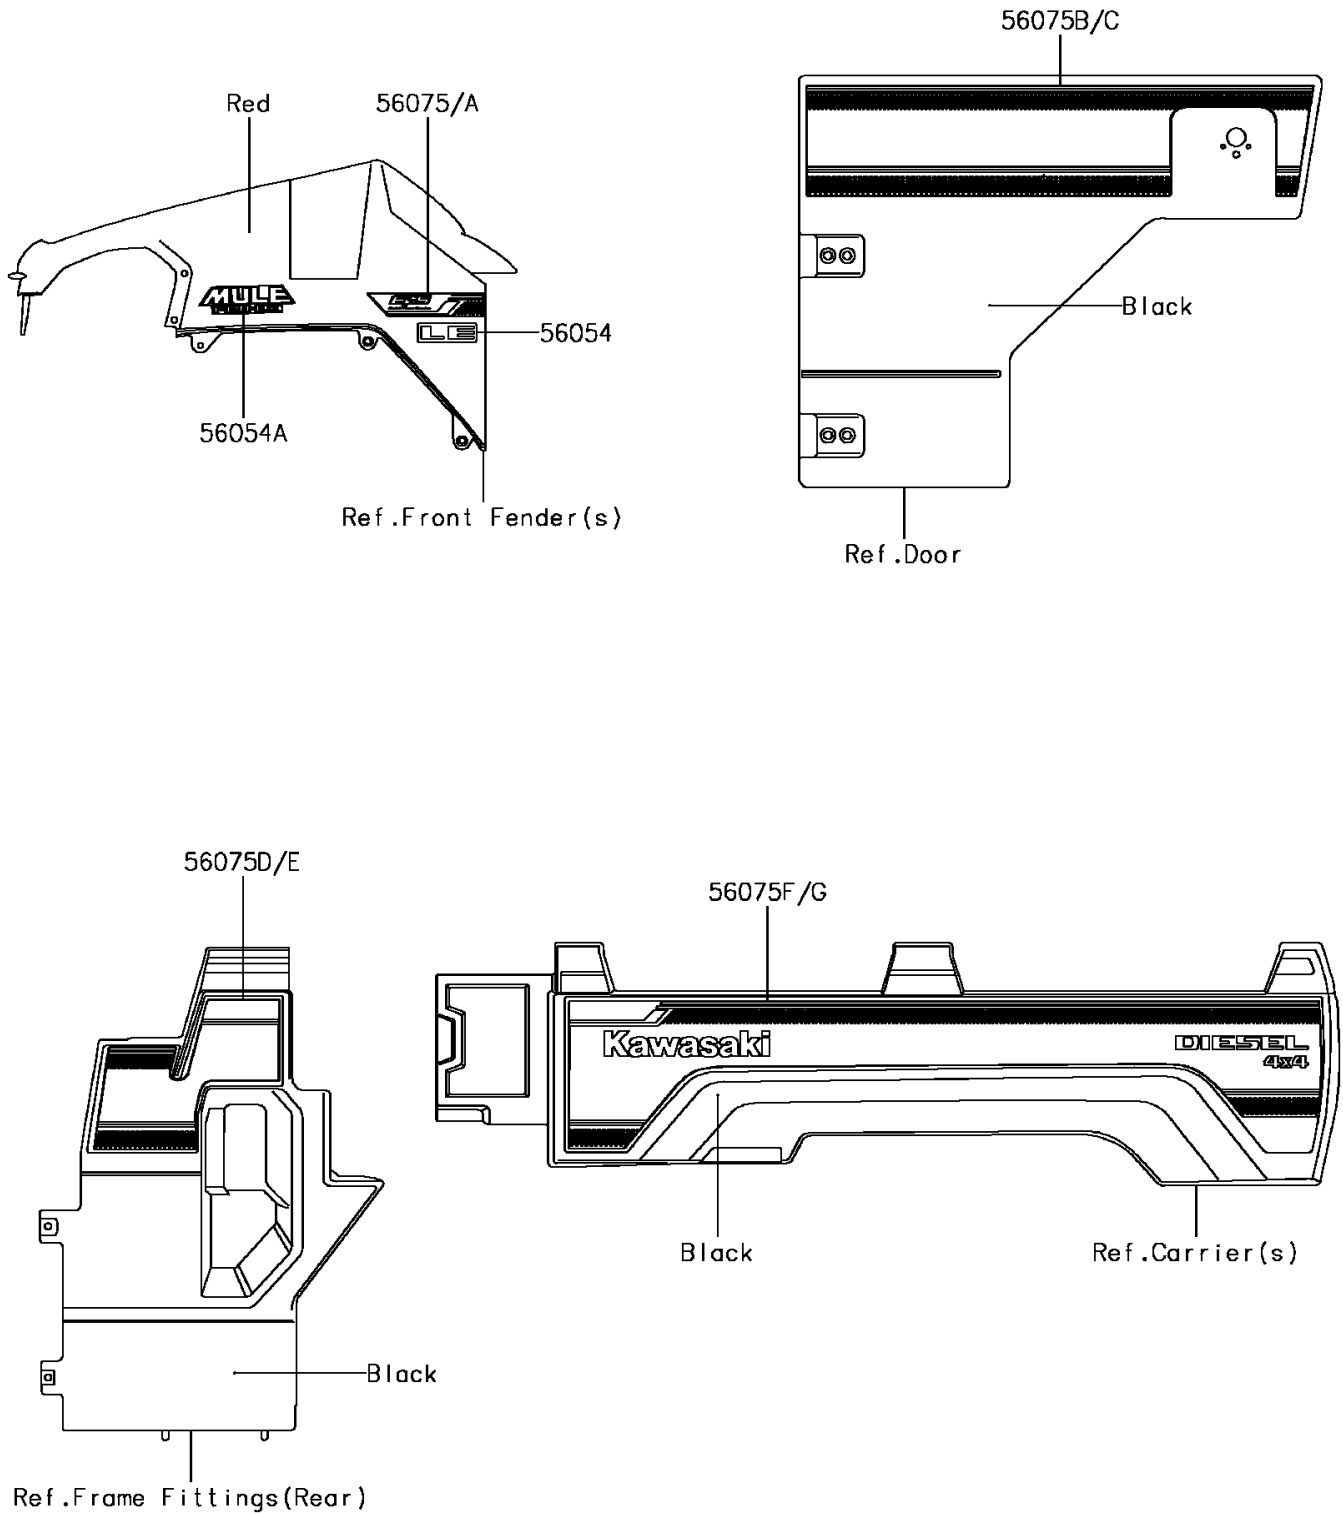

2016 MULE PRO-DX™ EPS LE DIESEL

PARTS DIAGRAM

Decals(Red)

F2861

2016 MULE PRO-DX™ EPS LE DIESEL

Kawasaki
Let the Good Times Roll®

PARTS LIST

Decals(Red)

ITEM NAME	PART NUMBER	QUANTITY
MARK,FR FENDER,LE (Ref # 56054)	56054-1569	2
MARK,FR FENDER,MULE PRO-DX (Ref # 56054A)	56054-1963	2
PATTERN,FR FENDER,LH,EPS (Ref # 56075)	56075-0648	1
PATTERN,FR FENDER,RH,EPS (Ref # 56075A)	56075-0649	1
PATTERN,SIDE GUARD,LH,FR (Ref # 56075B)	56075-0650	1
PATTERN,SIDE GUARD,RH,FR (Ref # 56075C)	56075-0651	1
PATTERN,CARRIER,LH,FR (Ref # 56075D)	56075-0750	1
PATTERN,CARRIER,RH,FR (Ref # 56075E)	56075-0751	1
PATTERN,CARRIER COVER,LH (Ref # 56075F)	56075-1387	1
PATTERN,CARRIER COVER,RH (Ref # 56075G)	56075-1388	1