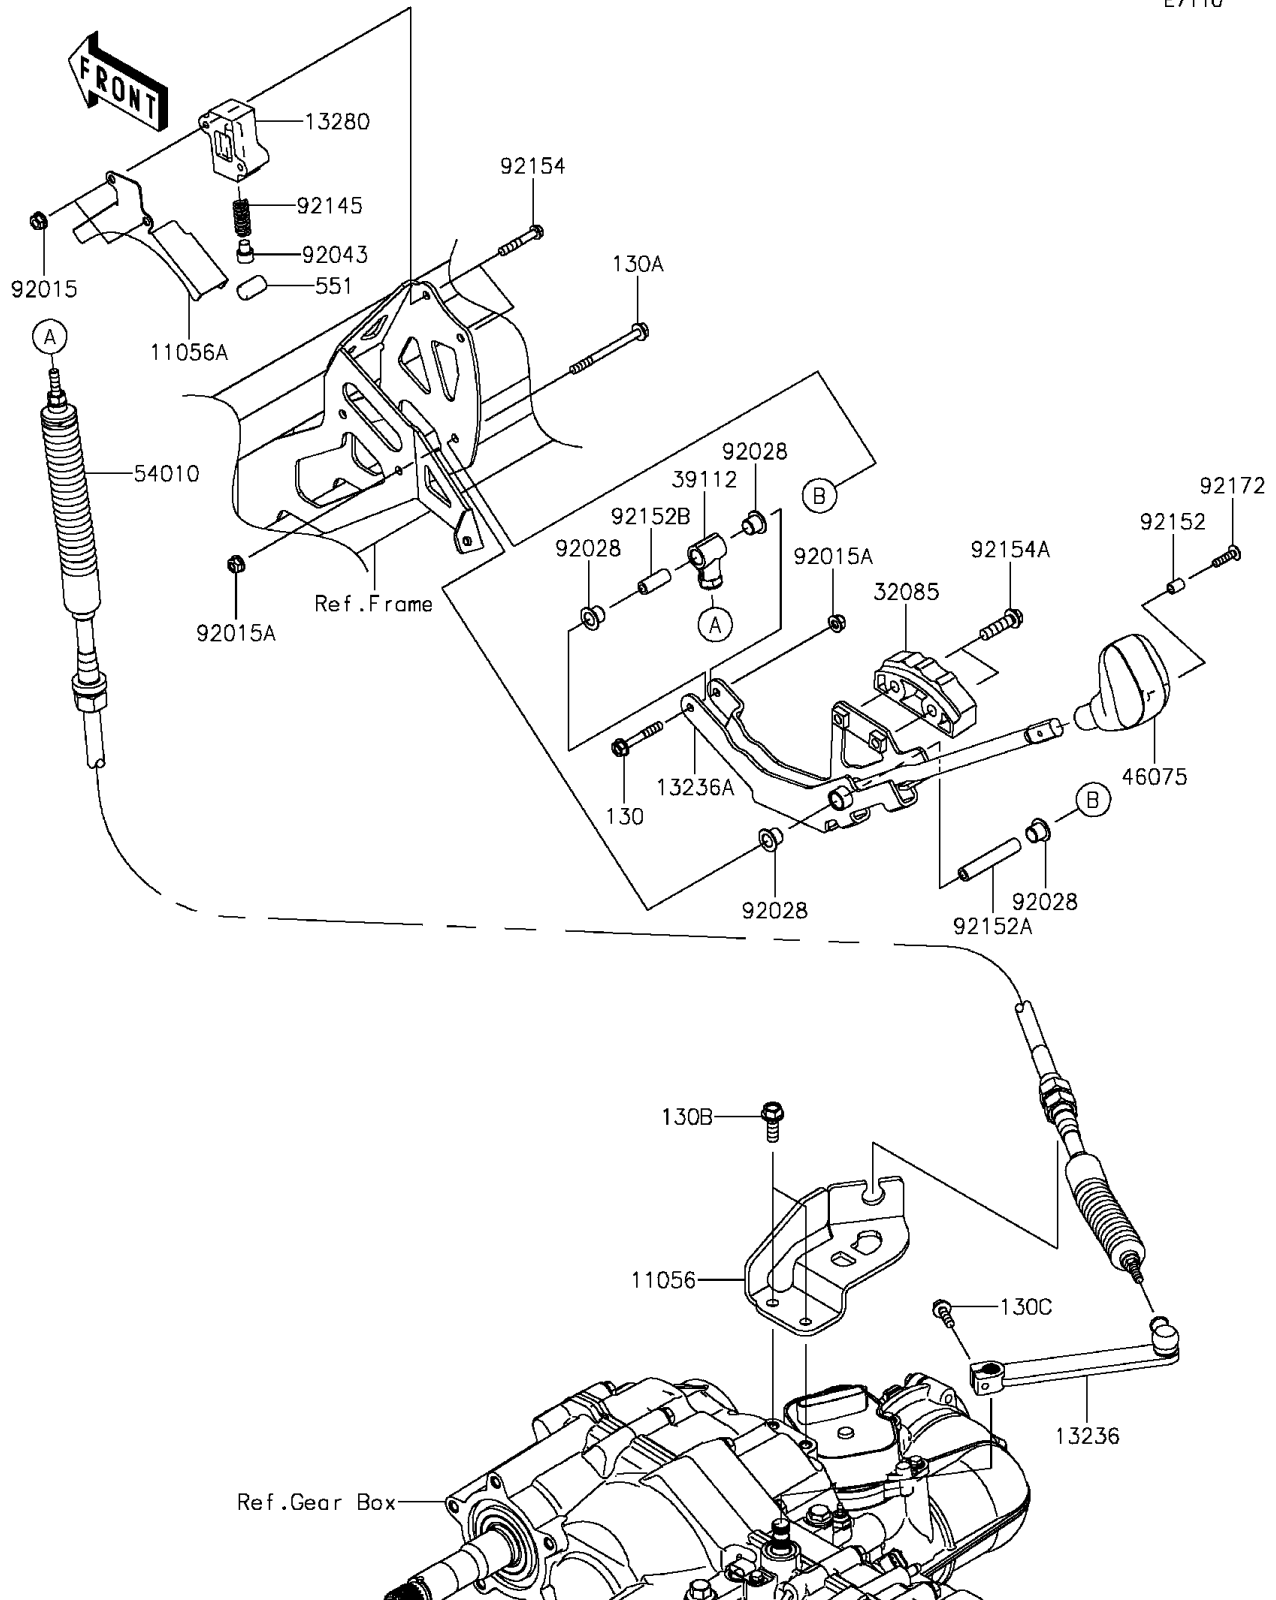

2016 MULE PRO-DX™ EPS LE DIESEL

PARTS DIAGRAM

Control

E7110

2016 MULE PRO-DX™ EPS LE DIESEL

Kawasaki
Let the Good Times Roll®

PARTS LIST

Control

ITEM NAME	PART NUMBER	QUANTITY
BRACKET,T/M SIDE (Ref # 11056)	11056-2946	1
BRACKET,DUST COVER (Ref # 11056A)	11056-7274	1
BOLT-FLANGED,6X40 (Ref # 130)	130BA0640	1
BOLT-FLANGED,6X70 (Ref # 130A)	130BA0670	1
BOLT-FLANGED,8X22 (Ref # 130B)	130BA0822	2
BOLT-FLANGED,6X20 (Ref # 130C)	130CD0620	1
LEVER-COMP,T/M SIDE (Ref # 13236)	13236-0747	1
LEVER-COMP,SHIFT (Ref # 13236A)	13236-0748	1
HOLDER (Ref # 13280)	13280-0776	1
STOPPER (Ref # 32085)	32085-0748	1
RODEND-TIE (Ref # 39112)	39112-0020	1
GRIP (Ref # 46075)	46075-0569	1
CABLE,SHIFT (Ref # 54010)	54010-0601	1
PIN-DOWEL,12X20 (Ref # 551)	551R1220	1
NUT,FLANGED,6MM (Ref # 92015)	92015-1367	2
NUT,LOCK,FLANGED,6MM (Ref # 92015A)	92015-1675	2
BUSHING (Ref # 92028)	92028-1507	4
PIN (Ref # 92043)	92043-0790	1
SPRING (Ref # 92145)	92145-1578	1
COLLAR,5.6X8X10.5 (Ref # 92152)	92152-1545	1
COLLAR,6X10X56.5 (Ref # 92152A)	92152-1823	1
COLLAR,6X10X25 (Ref # 92152B)	92152-1854	1
BOLT,FLANGED,6X35 (Ref # 92154)	92154-1544	2
BOLT,FLANGED,8X30 (Ref # 92154A)	92154-1907	2
SCREW,5X20 (Ref # 92172)	92172-2081	1