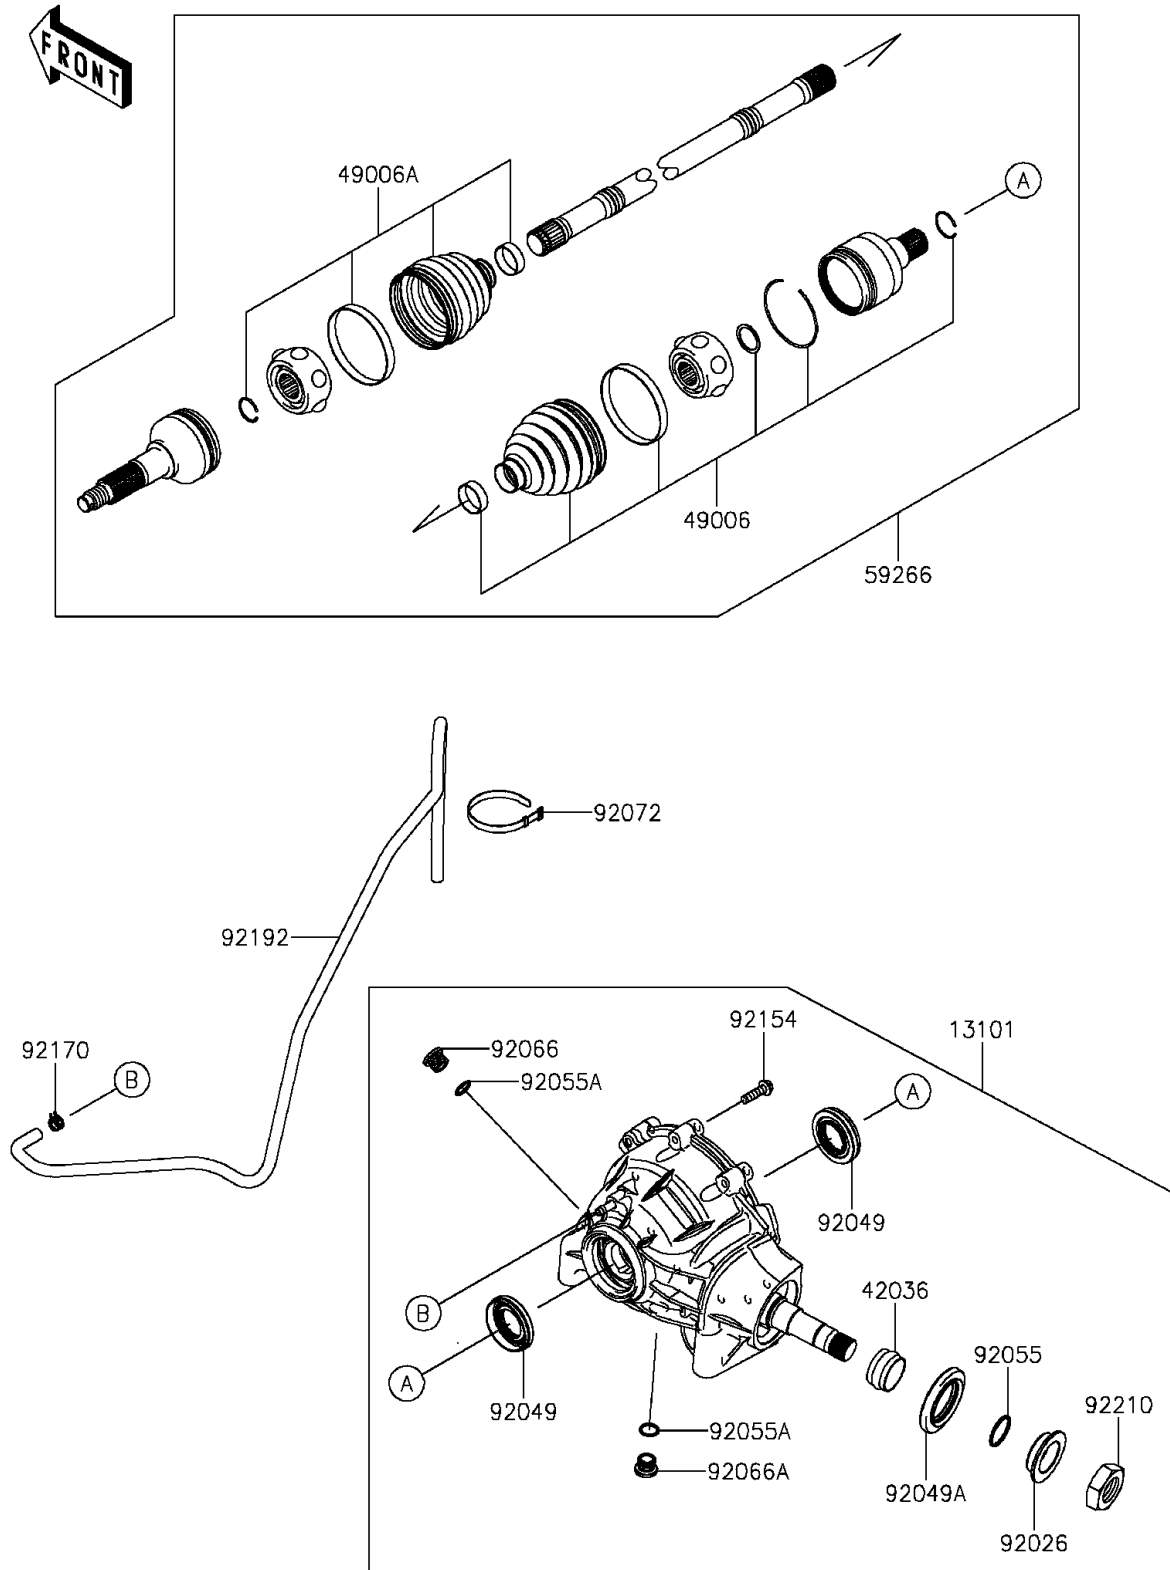

2016 MULE PRO-DX™ EPS LE DIESEL

PARTS DIAGRAM

Drive Shaft-Front

E3136

2016 MULE PRO-DX™ EPS LE DIESEL

Kawasaki
Let the Good Times Roll®

PARTS LIST

Drive Shaft-Front

ITEM NAME	PART NUMBER	QUANTITY
GEAR-ASSY,FRONT DIFFERENTIAL (Ref # 13101)	13101-0662	1
SLEEVE (Ref # 42036)	42036-0741	1
BOOT,INSIDE (Ref # 49006)	49006-0578	2
BOOT,OUTSIDE (Ref # 49006A)	49006-0584	2
JOINT-BALL,FR (Ref # 59266)	59266-0710	2
SPACER (Ref # 92026)	92026-0776	1
SEAL-OIL,33X60X7 (Ref # 92049)	92049-0760	2
SEAL-OIL,44X72X7 (Ref # 92049A)	92049-0766	1
RING-O (Ref # 92055)	92055-0788	1
RING-O,15.3X2.2 (Ref # 92055A)	92055-0830	2
PLUG (Ref # 92066)	92066-0777	1
PLUG (Ref # 92066A)	92066-0778	1
BAND,L=186 (Ref # 92072)	92072-056	1
BOLT,FLANGED,8X30 (Ref # 92154)	92154-1370	10
CLAMP (Ref # 92170)	92170-2082	1
TUBE,BREATHER (Ref # 92192)	92192-1341	1
NUT (Ref # 92210)	92210-0894	1