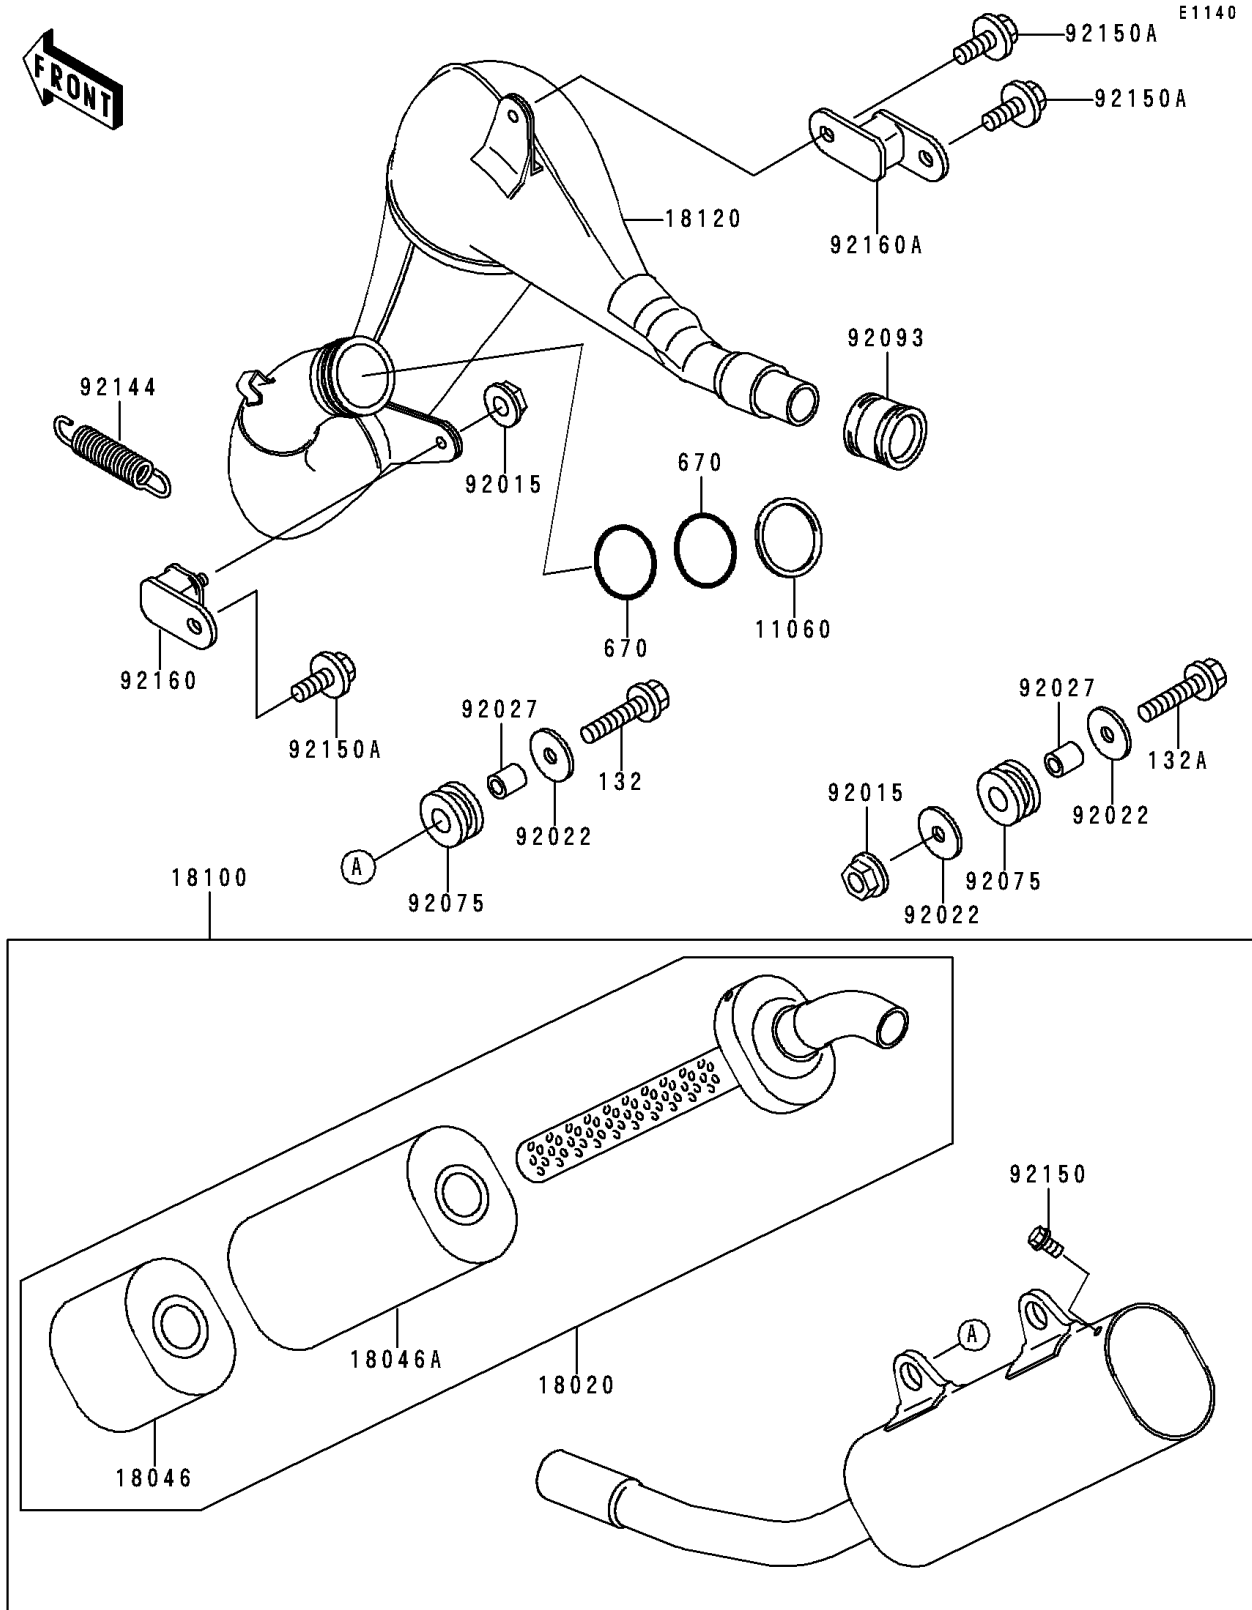

1995 KX125 PARTS DIAGRAM

Muffler(s)

1995 KX125 PARTS LIST

Muffler(s)

ITEM NAME	PART NUMBER	QUANTITY
BOLT-FLANGED-SMALL (Ref # 132)	132G0625	1
BOLT-FLANGED-SMALL (Ref # 132A)	132G0635	1
O RING,39MM (Ref # 670)	670E3039	2
GASKET,EXHAUST PIPE (Ref # 11060)	11060-1370	1
BAFFLE (Ref # 18020)	18020-1176	1
WOOL,L=110 (Ref # 18046)	18046-1182	1
WOOL,L=200 (Ref # 18046A)	18046-1183	1
BODY-ASSY-MUFFLER (Ref # 18100)	18100-1066	1
CHAMBER-EXHAUST (Ref # 18120)	18120-1056	1
NUT,FLANGED,6MM (Ref # 92015)	92015-1078	2
WASHER,6.5X22X1.6 (Ref # 92022)	92022-237	3
COLLAR,6.8X10X11.5 (Ref # 92027)	92027-1210	2
DAMPER,MUFFLER FITTING (Ref # 92075)	92075-1857	2
SEAL,MUFFLER CONNECTING (Ref # 92093)	92093-1363	1
SPRING,EXHAUST CONNECTING (Ref # 92144)	92144-1470	2
BOLT,5X8 (Ref # 92150)	92150-1406	4
BOLT,6X12 (Ref # 92150A)	92150-1435	3
DAMPER,MUFFLER,FR (Ref # 92160)	92160-1176	1
DAMPER,MUFFLER,RR (Ref # 92160A)	92160-1201	1