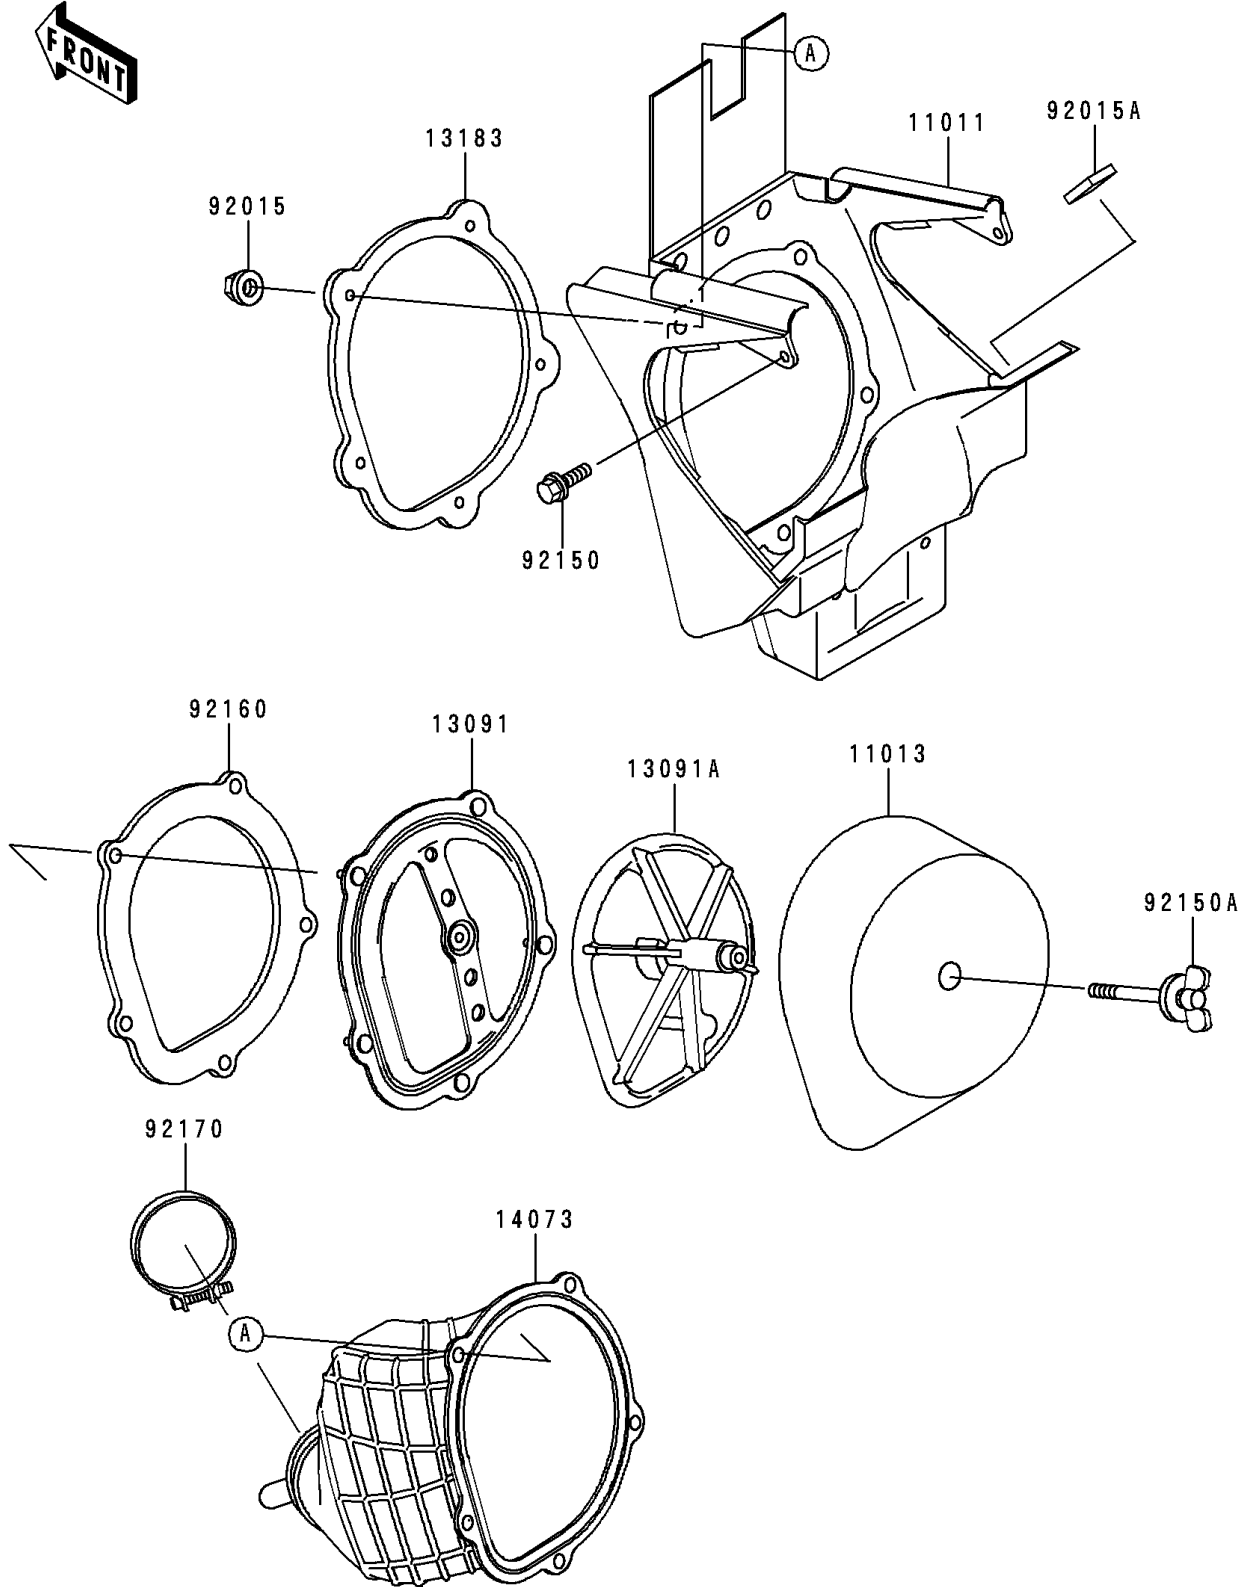

1995 KX125 PARTS DIAGRAM

Air Cleaner

E1130

1995 KX125 PARTS LIST

Air Cleaner

ITEM NAME	PART NUMBER	QUANTITY
CASE-AIR FILTER (Ref # 11011)	11011-1446-RG	1
ELEMENT-AIR FILTER (Ref # 11013)	11013-1203	1
HOLDER (Ref # 13091)	13091-1664	1
HOLDER,ELEMENT (Ref # 13091A)	13091-1708	1
PLATE,DUCT FITTING (Ref # 13183)	13183-1530	1
DUCT,AIR FILTER (Ref # 14073)	14073-1612	1
NUT,FLANGED,5MM (Ref # 92015)	92015-1259	5
NUT (Ref # 92015A)	92015-1918	2
BOLT,FLANGED,6X16 (Ref # 92150)	92150-1506	2
BOLT,WING (Ref # 92150A)	92150-1565	1
DAMPER,DUCT SEAL (Ref # 92160)	92160-1196	1
CLAMP,65MM (Ref # 92170)	92170-1526	1