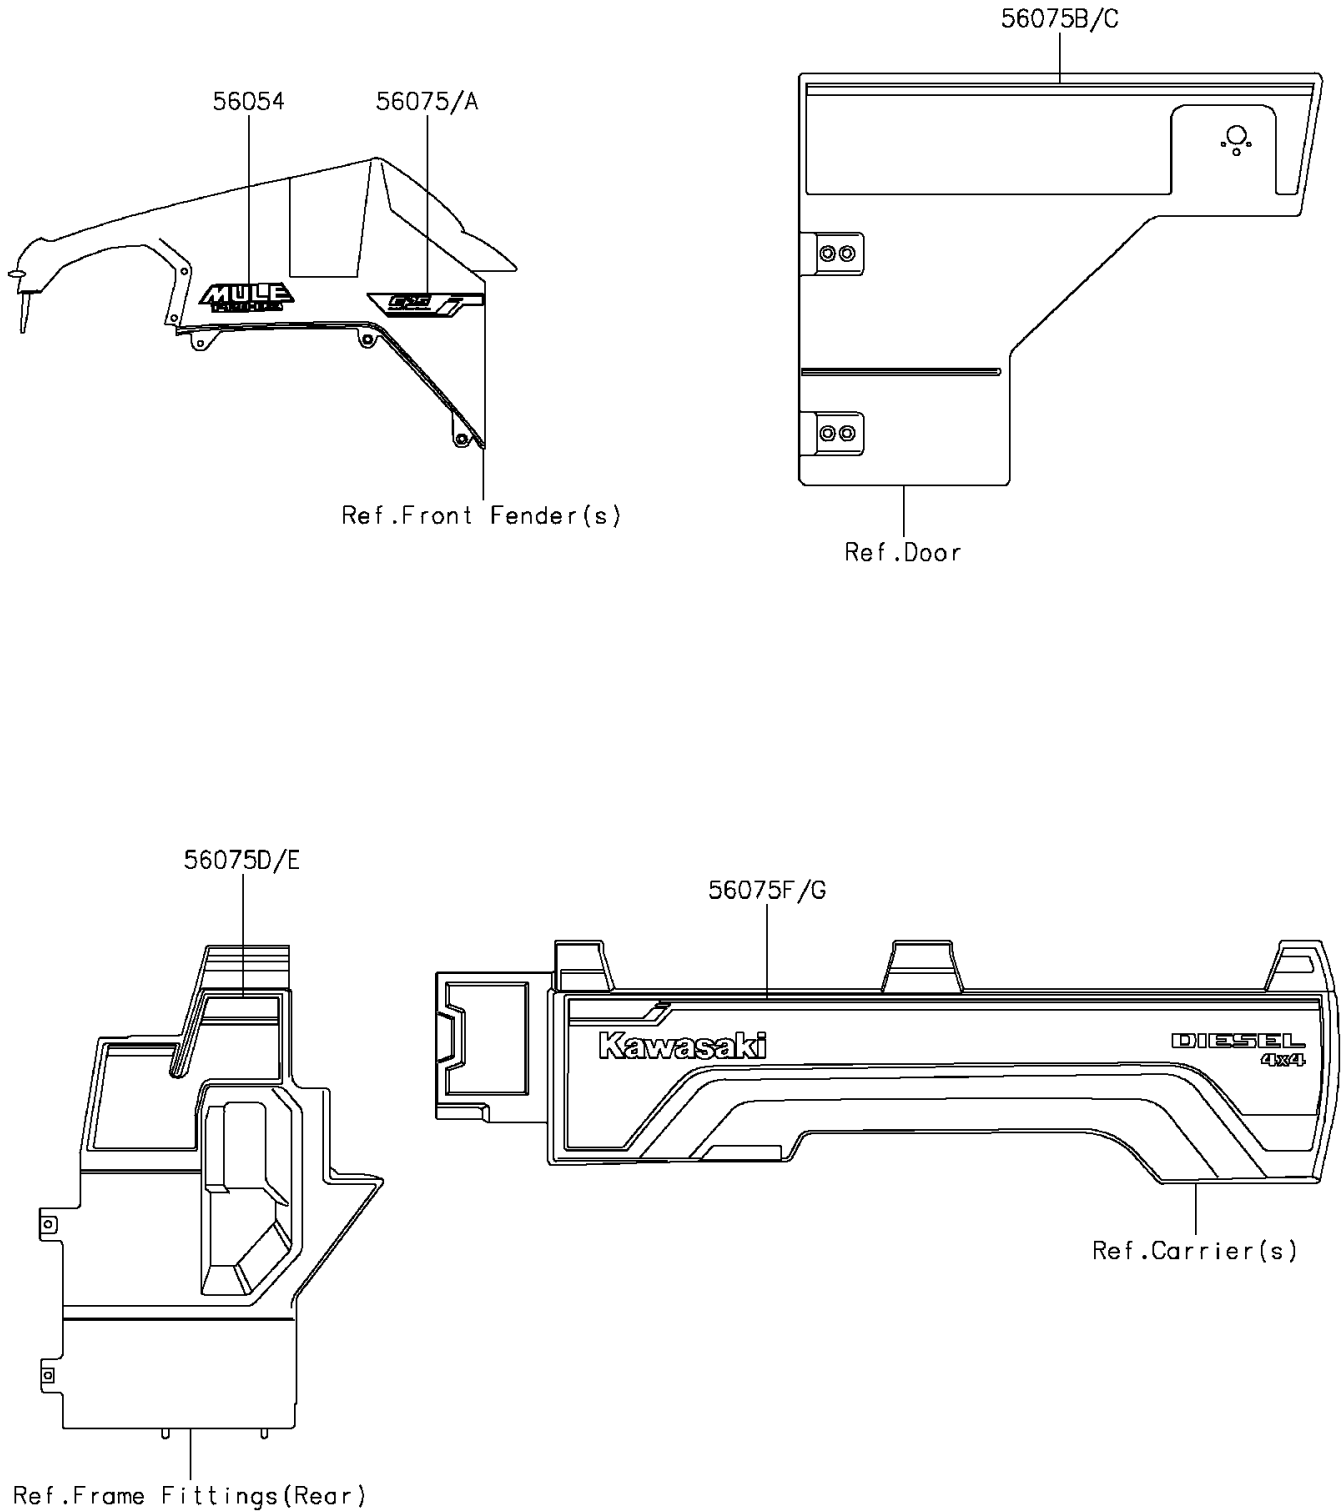

## 2016 MULE PRO-DX™ EPS DIESEL PARTS DIAGRAM

Decals(Black)(US)

F2861

## 2016 MULE PRO-DX™ EPS DIESEL PARTS LIST

Decals(Black)(US)

ITEM NAME	PART NUMBER	QUANTITY
MARK,FR FENDER,MULE PRO-DX (Ref # 56054)	56054-1963	1
PATTERN,FR FENDER,LH,EPS (Ref # 56075)	56075-0632	1
PATTERN,FR FENDER,RH,EPS (Ref # 56075A)	56075-0633	1
PATTERN,SIDE GUARD,LH,FR (Ref # 56075B)	56075-0634	1
PATTERN,SIDE GUARD,RH,FR (Ref # 56075C)	56075-0635	1
PATTERN,CARRIER,LH,FR (Ref # 56075D)	56075-0730	1
PATTERN,CARRIER,RH,FR (Ref # 56075E)	56075-0731	1
PATTERN,RR CARRIER,LH (Ref # 56075F)	56075-1381	1
PATTERN,RR CARRIER,RH (Ref # 56075G)	56075-1382	1