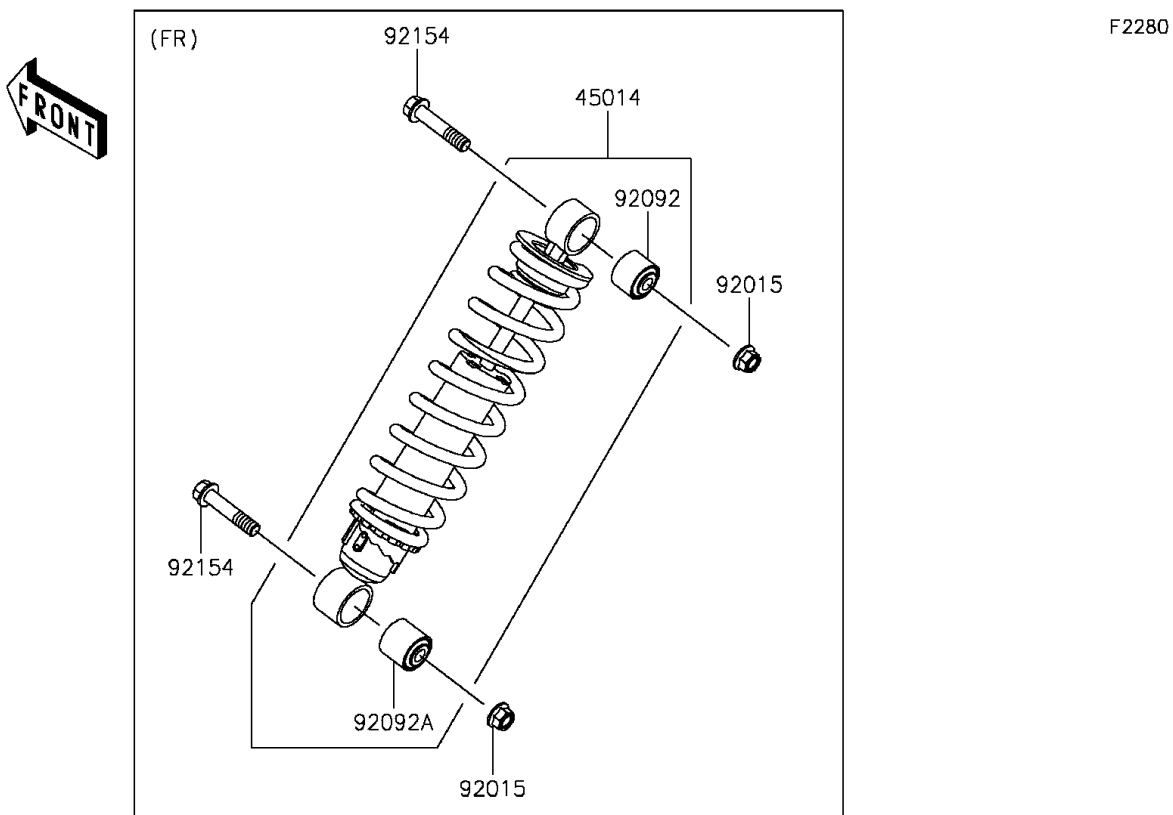

2016 MULE PRO-DX™ EPS DIESEL PARTS DIAGRAM

Shock Absorber(s)

2016 MULE PRO-DX™ EPS DIESEL PARTS LIST

Shock Absorber(s)

ITEM NAME	PART NUMBER	QUANTITY
SHOCKABSORBER,FR (Ref # 45014)	45014-0440	1
SHOCKABSORBER,RR (Ref # 45014A)	45014-0441	1
NUT,LOCK,FLANGED,12MM (Ref # 92015)	92015-1433	1
BUSHING-RUBBER,UPP (Ref # 92092)	92092-0031	1
BUSHING-RUBBER,LWR (Ref # 92092A)	92092-0032	1
BOLT,FLANGED,12X58 (Ref # 92154)	92154-1319	1