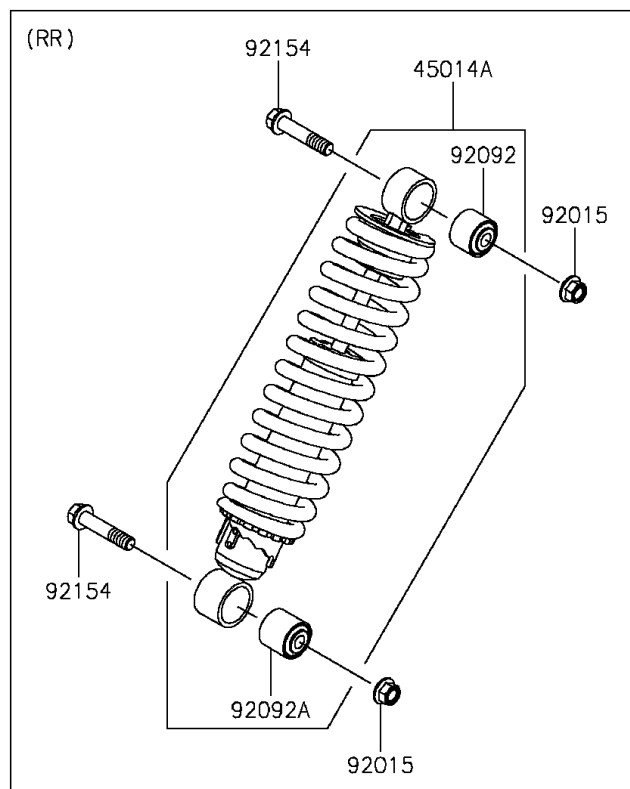

2016 MULE PRO-DX™ EPS DIESEL PARTS DIAGRAM

Shock Absorber(s)

2016 MULE PRO-DX™ EPS DIESEL PARTS LIST

Shock Absorber(s)

ITEM NAME	PART NUMBER	QUANTITY
SHOCKABSORBER,FR (Ref # 45014)	45014-0440	1
SHOCKABSORBER,RR (Ref # 45014A)	45014-0441	1
NUT,LOCK,FLANGED,12MM (Ref # 92015)	92015-1433	1
BUSHING-RUBBER,UPP (Ref # 92092)	92092-0031	1
BUSHING-RUBBER,LWR (Ref # 92092A)	92092-0032	1
BOLT,FLANGED,12X58 (Ref # 92154)	92154-1319	1