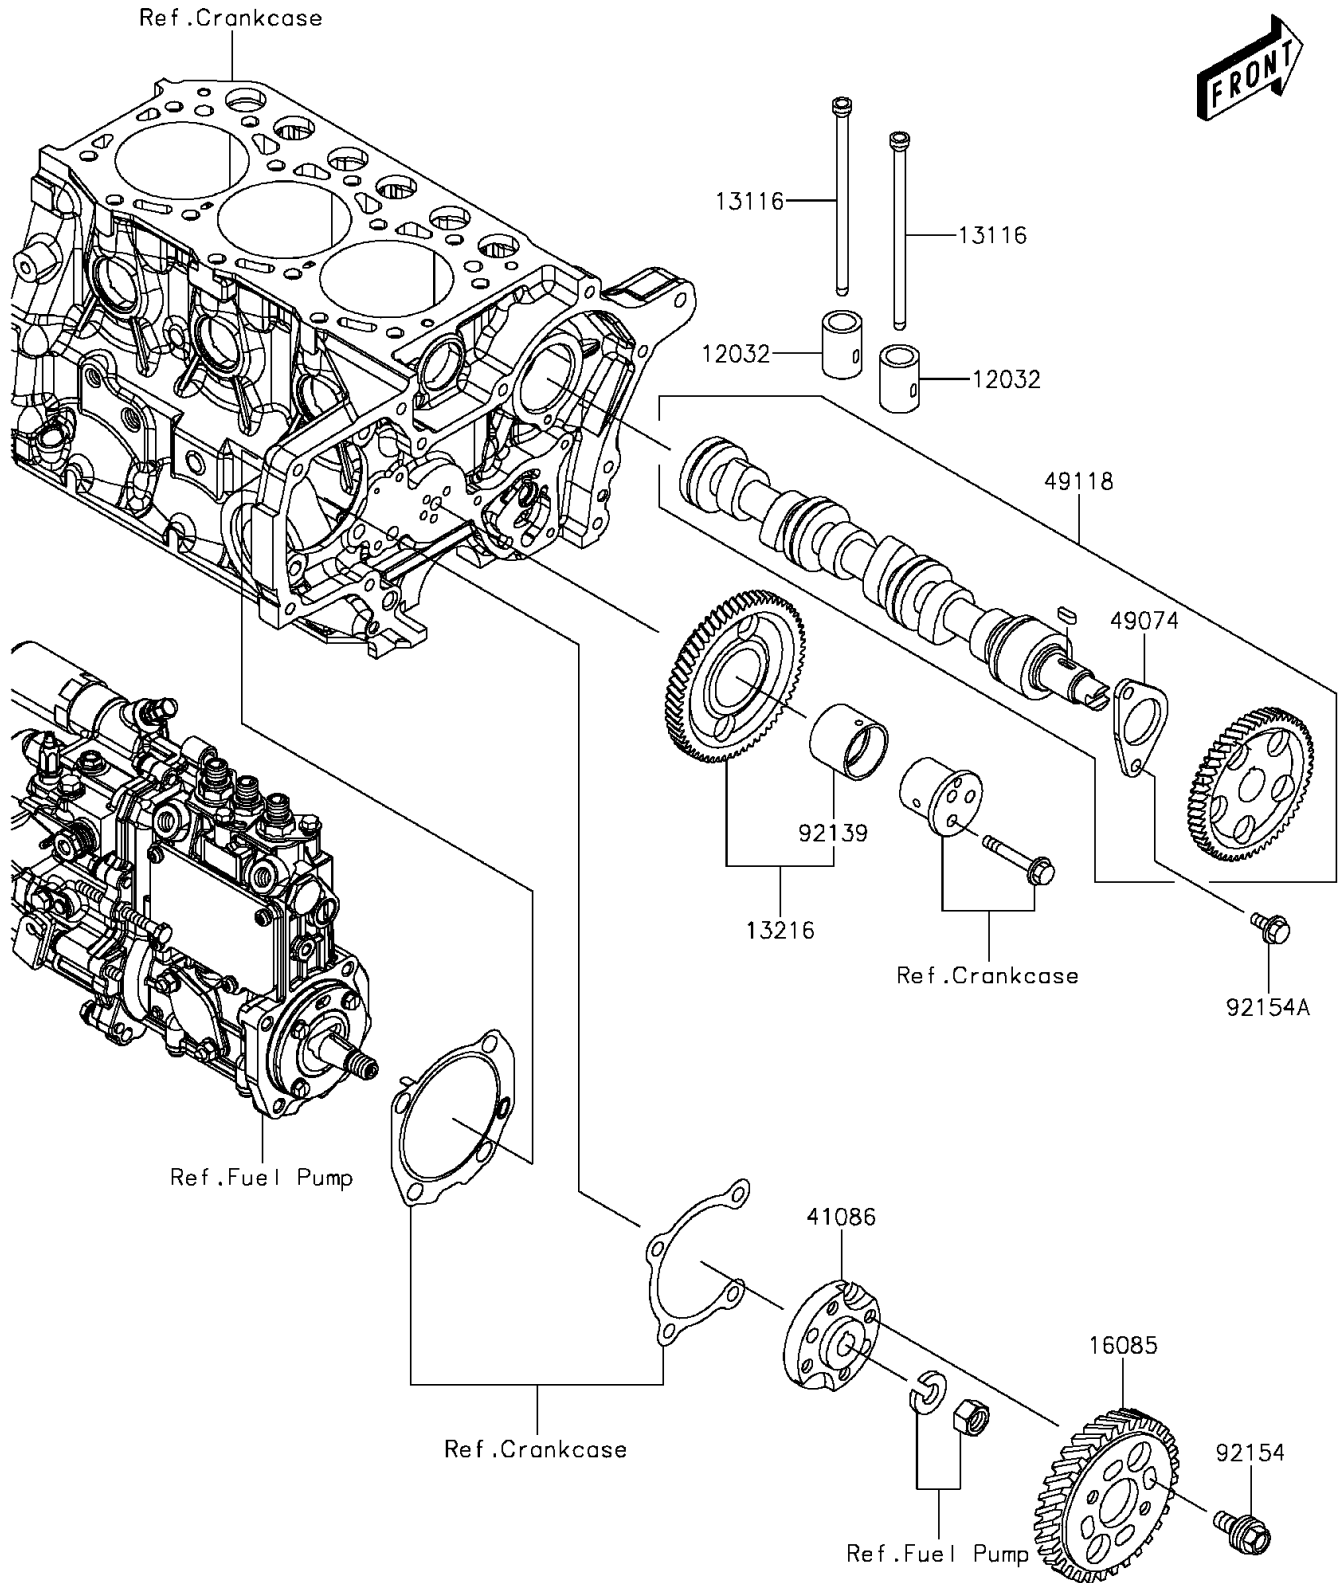

## 2016 MULE PRO-DX™ EPS DIESEL PARTS DIAGRAM

Valve(s)/Camshaft(s)

E1211

## 2016 MULE PRO-DX™ EPS DIESEL PARTS LIST

Valve(s)/Camshaft(s)

ITEM NAME	PART NUMBER	QUANTITY
TAPPET (Ref # 12032)	12032-0021	1
ROD-PUSH (Ref # 13116)	13116-0726	1
GEAR-COMP,IDLE (Ref # 13216)	13216-0889	1
GEAR,PUMP (Ref # 16085)	16085-0648	1
FLANGE (Ref # 41086)	41086-0723	1
PLATE-THRUST (Ref # 49074)	49074-0004	1
CAMSHAFT-COMP (Ref # 49118)	49118-0864	1
BUSHING,IDLE GEAR (Ref # 92139)	92139-0863	1
BOLT (Ref # 92154)	92154-1996	1
BOLT,FLANGED,6X12 (Ref # 92154A)	92154-1998	1