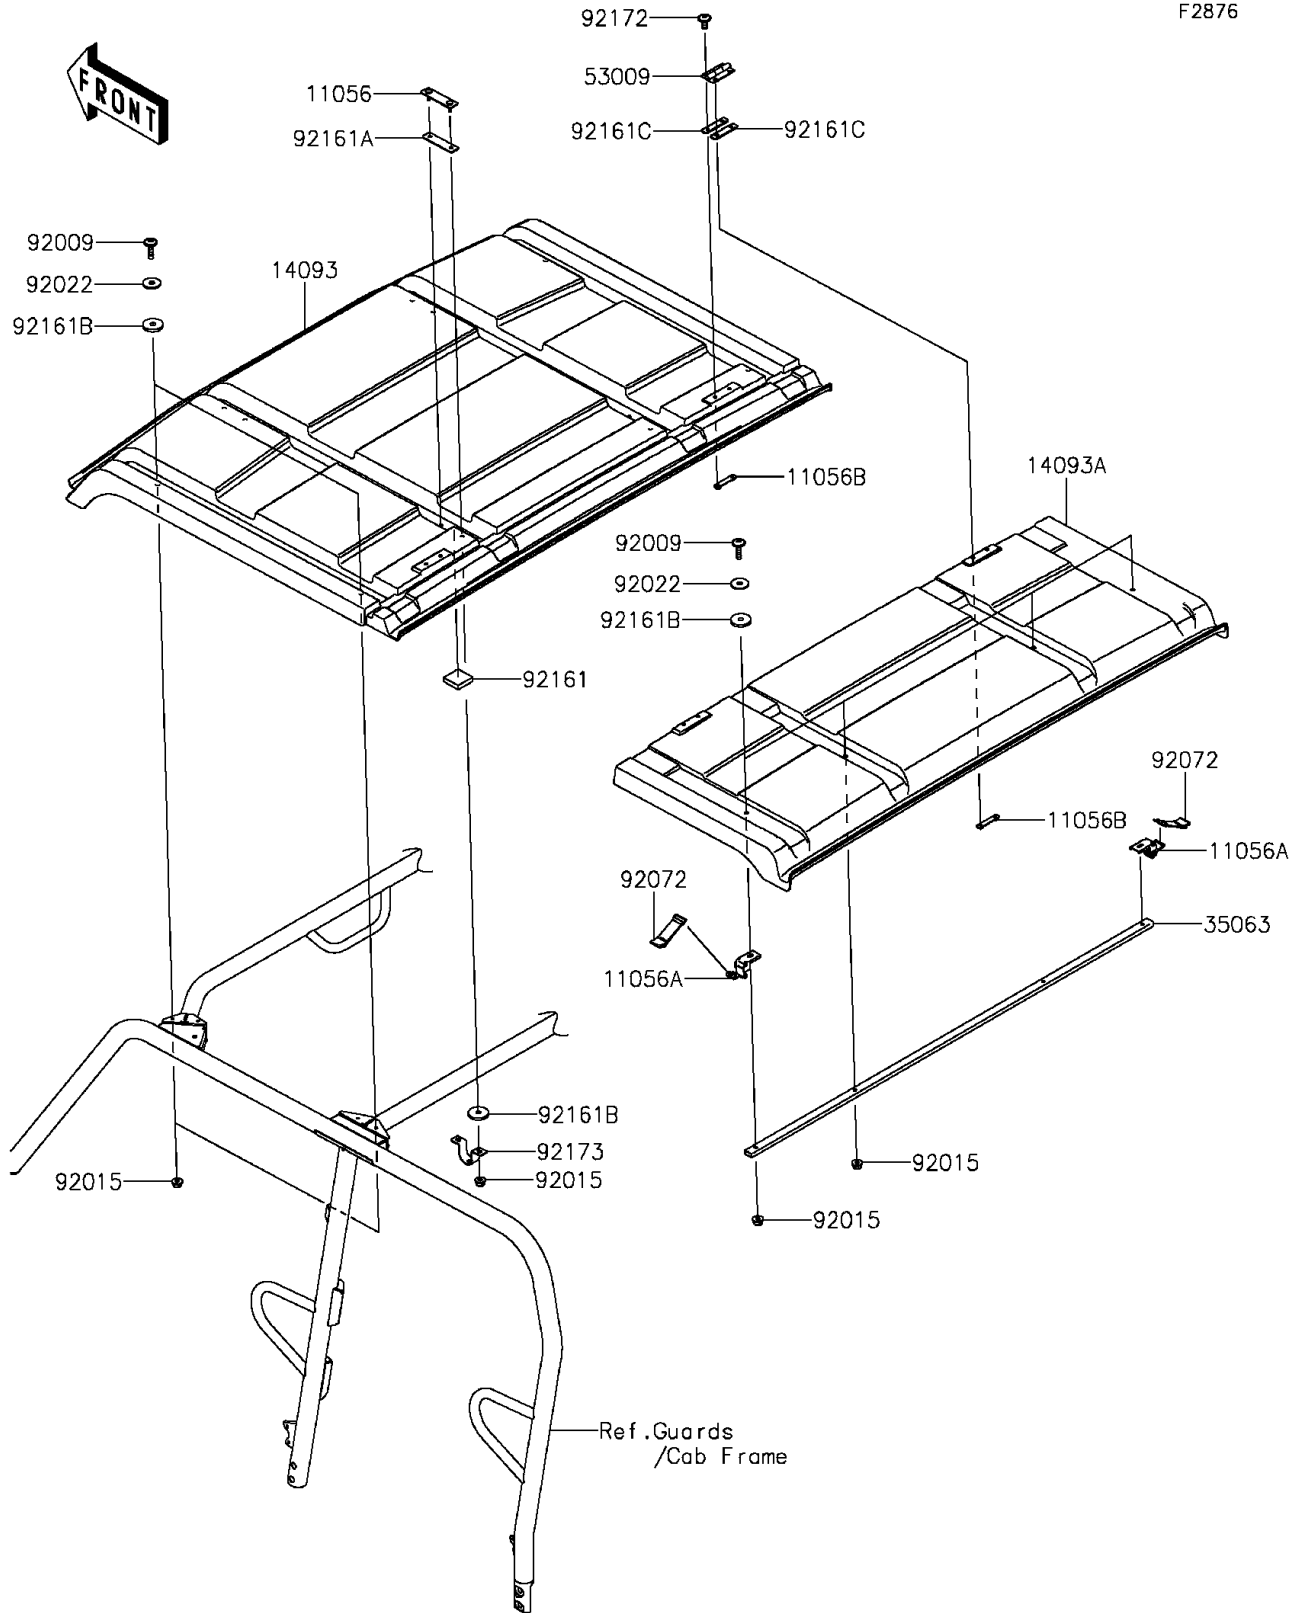

2016 MULE PRO-DXT™ EPS LE DIESEL PARTS DIAGRAM

Sun Top

F2876

2016 MULE PRO-DXT™ EPS LE DIESEL PARTS LIST

Sun Top

ITEM NAME	PART NUMBER	QUANTITY
BRACKET (Ref # 11056)	11056-1523	4
BRACKET (Ref # 11056A)	11056-3815	2
BRACKET (Ref # 11056B)	11056-3910	4
COVER,SUNTOP,FR (Ref # 14093)	14093-0017	1
COVER,SUNTOP,RR (Ref # 14093A)	14093-0018	1
STAY,RR SUNTOP (Ref # 35063)	35063-0944	1
HINGE (Ref # 53009)	53009-0034	2
SCREW,6X22,BLACK (Ref # 92009)	92009-1256	8
NUT,LOCK,FLANGED,6MM (Ref # 92015)	92015-1603	16
WASHER,6.5X22X1.6 (Ref # 92022)	92022-237	8
BAND,TOOL (Ref # 92072)	92072-1176	2
DAMPER,25.4X25.4X6.3 (Ref # 92161)	92161-1405	4
DAMPER (Ref # 92161A)	92161-1476	4
DAMPER,6X25X3.15 (Ref # 92161B)	92161-1633	16
DAMPER (Ref # 92161C)	92161-1650	4
SCREW,6X14 (Ref # 92172)	92172-0004	8
CLAMP,U (Ref # 92173)	92173-1224	4