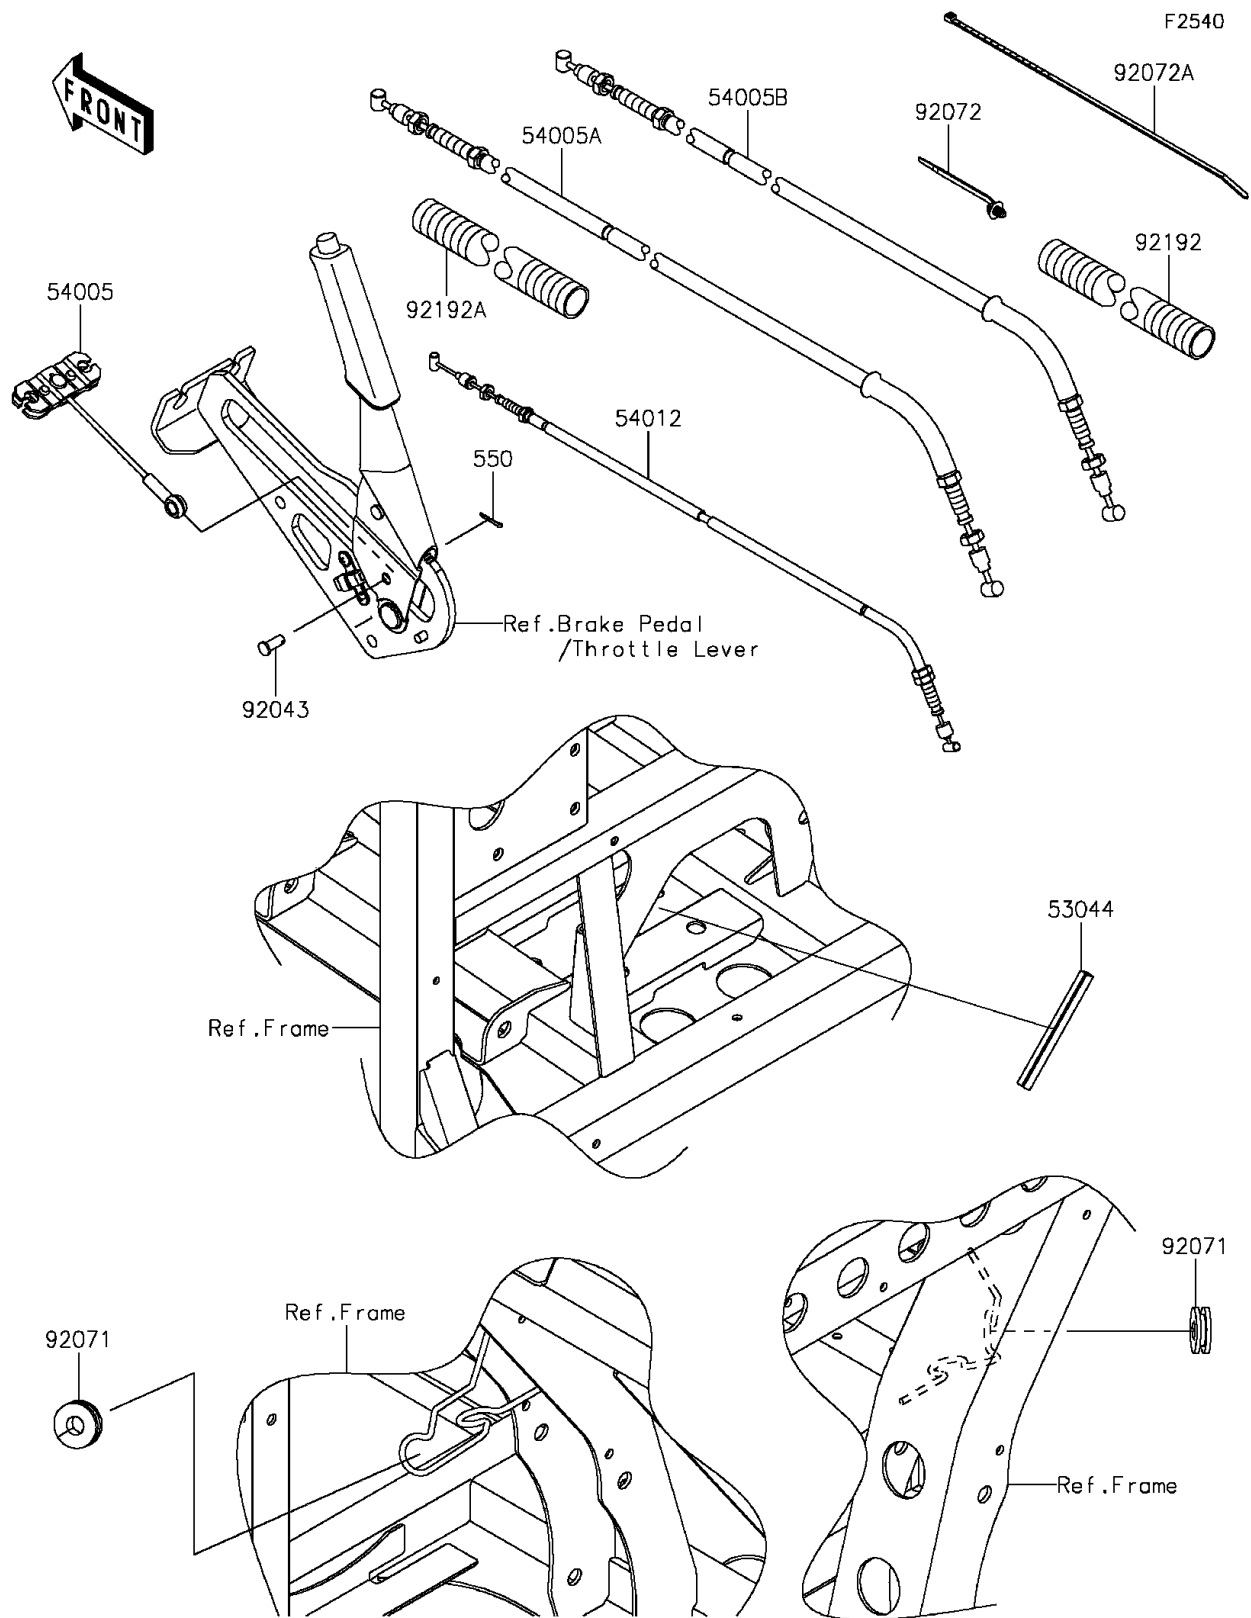

2016 MULE PRO-DXT™ EPS LE DIESEL PARTS DIAGRAM

Cables

2016 MULE PRO-DXT™ EPS LE DIESEL PARTS LIST

Cables

ITEM NAME	PART NUMBER	QUANTITY
TRIM,L=111 (Ref # 53044)	53044-7502	1
CABLE-BRAKE,PARKING,FR (Ref # 54005)	54005-0035	1
CABLE-BRAKE,PARKING,LH (Ref # 54005A)	54005-0039	1
CABLE-BRAKE,PARKING,RH (Ref # 54005B)	54005-0040	1
CABLE-THROTTLE (Ref # 54012)	54012-0633	1
PIN-COTTER,2.5X18 (Ref # 550)	550AA2518	1
PIN (Ref # 92043)	92043-1039	1
GROMMET (Ref # 92071)	92071-0029	1
BAND (Ref # 92072)	92072-1414	1
BAND,L=292.1 (Ref # 92072A)	92072-3509	1
TUBE,CONVOLUTED,25.1X30X260 (Ref # 92192)	92192-1363	1
TUBE,CONVOLUTED,25.1X30X210 (Ref # 92192A)	92192-1391	1