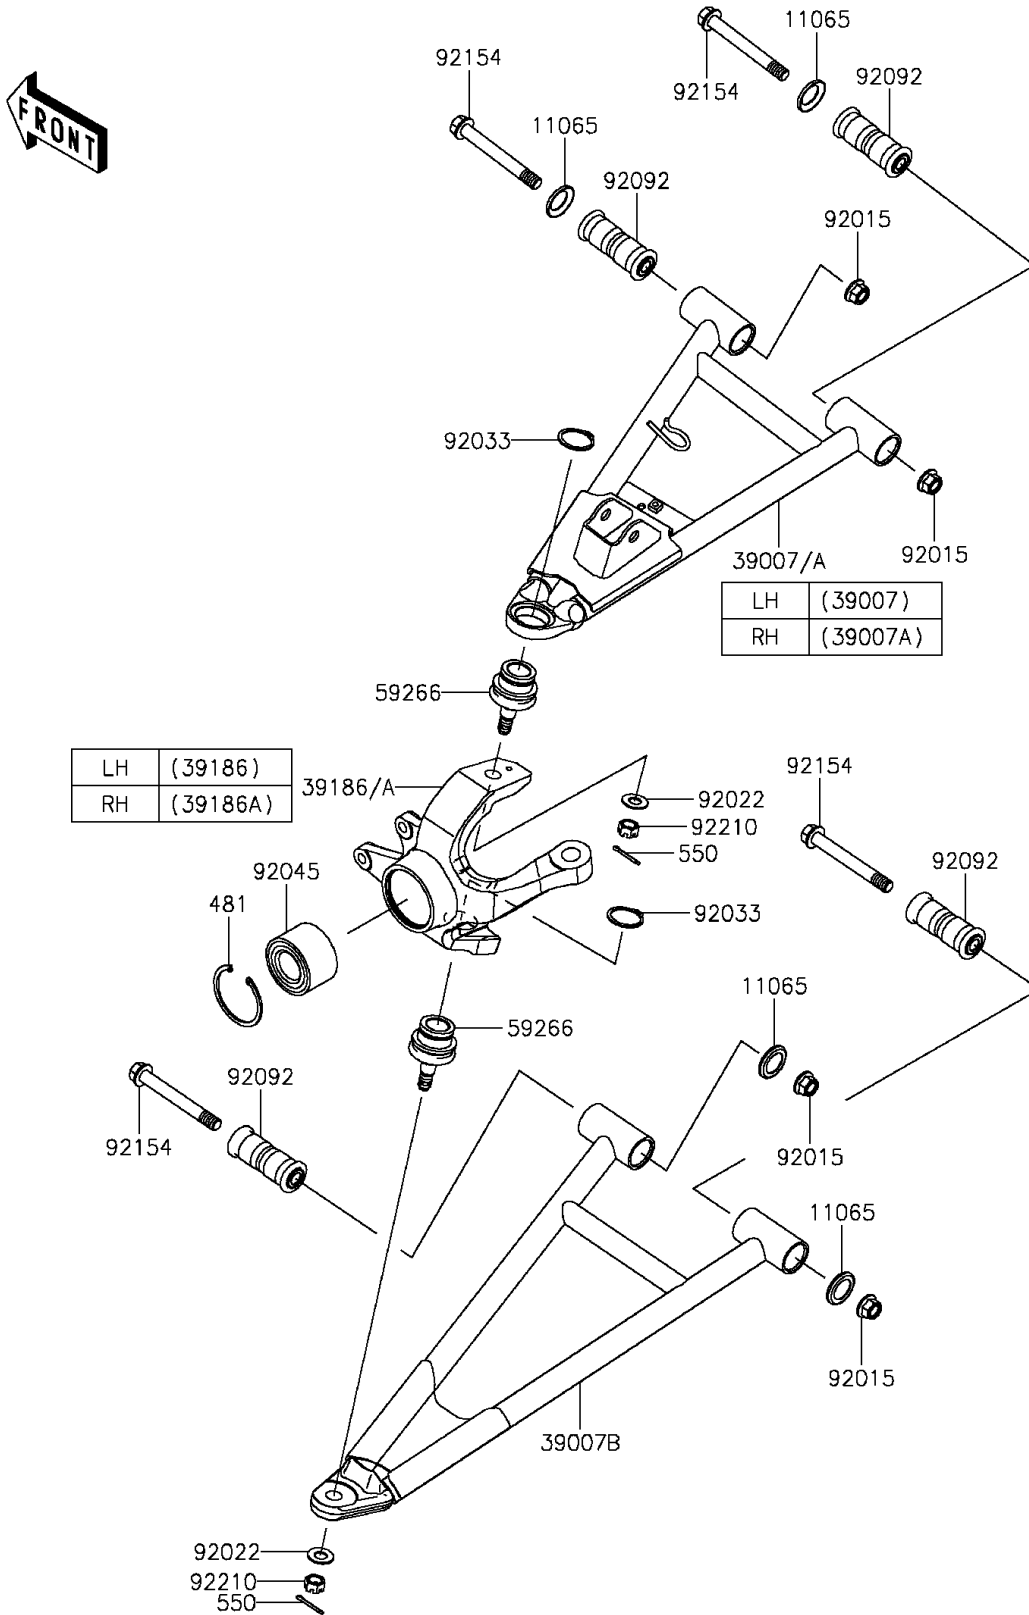

2016 MULE PRO-DXT™ EPS LE DIESEL PARTS DIAGRAM

Front Suspension

F2152

2016 MULE PRO-DXT™ EPS LE DIESEL PARTS LIST

Front Suspension

ITEM NAME	PART NUMBER	QUANTITY
CAP,ARM (Ref # 11065)	11065-0838	1
ARM-SUSP,FR,UPP,LH (Ref # 39007)	39007-0377	1
ARM-SUSP,FR,UPP,RH (Ref # 39007A)	39007-0378	1
ARM-SUSP,FR,LWR,LH&RH (Ref # 39007B)	39007-0383	1
KNUCKLE,FR,LH (Ref # 39186)	39186-0319	1
KNUCKLE,FR,RH (Ref # 39186A)	39186-0320	1
CIRCLIP-TYPE-C (Ref # 481)	481J6000	1
PIN-COTTER,3.0X25 (Ref # 550)	550AA3025	1
JOINT-BALL (Ref # 59266)	59266-0711	1
NUT,LOCK,FLANGED,12MM (Ref # 92015)	92015-1433	1
WASHER (Ref # 92022)	92022-1831	1
RING-SNAP,C-TYPE,32MM (Ref # 92033)	92033-1262	1
BEARING-BALL,30X60X37 (Ref # 92045)	92045-0762	1
BUSHING-RUBBER,12X20X78 (Ref # 92092)	92092-0028	1
BOLT,FLANGED,12X100 (Ref # 92154)	92154-1318	1
NUT,CASTLE,12MM (Ref # 92210)	92210-0395	1