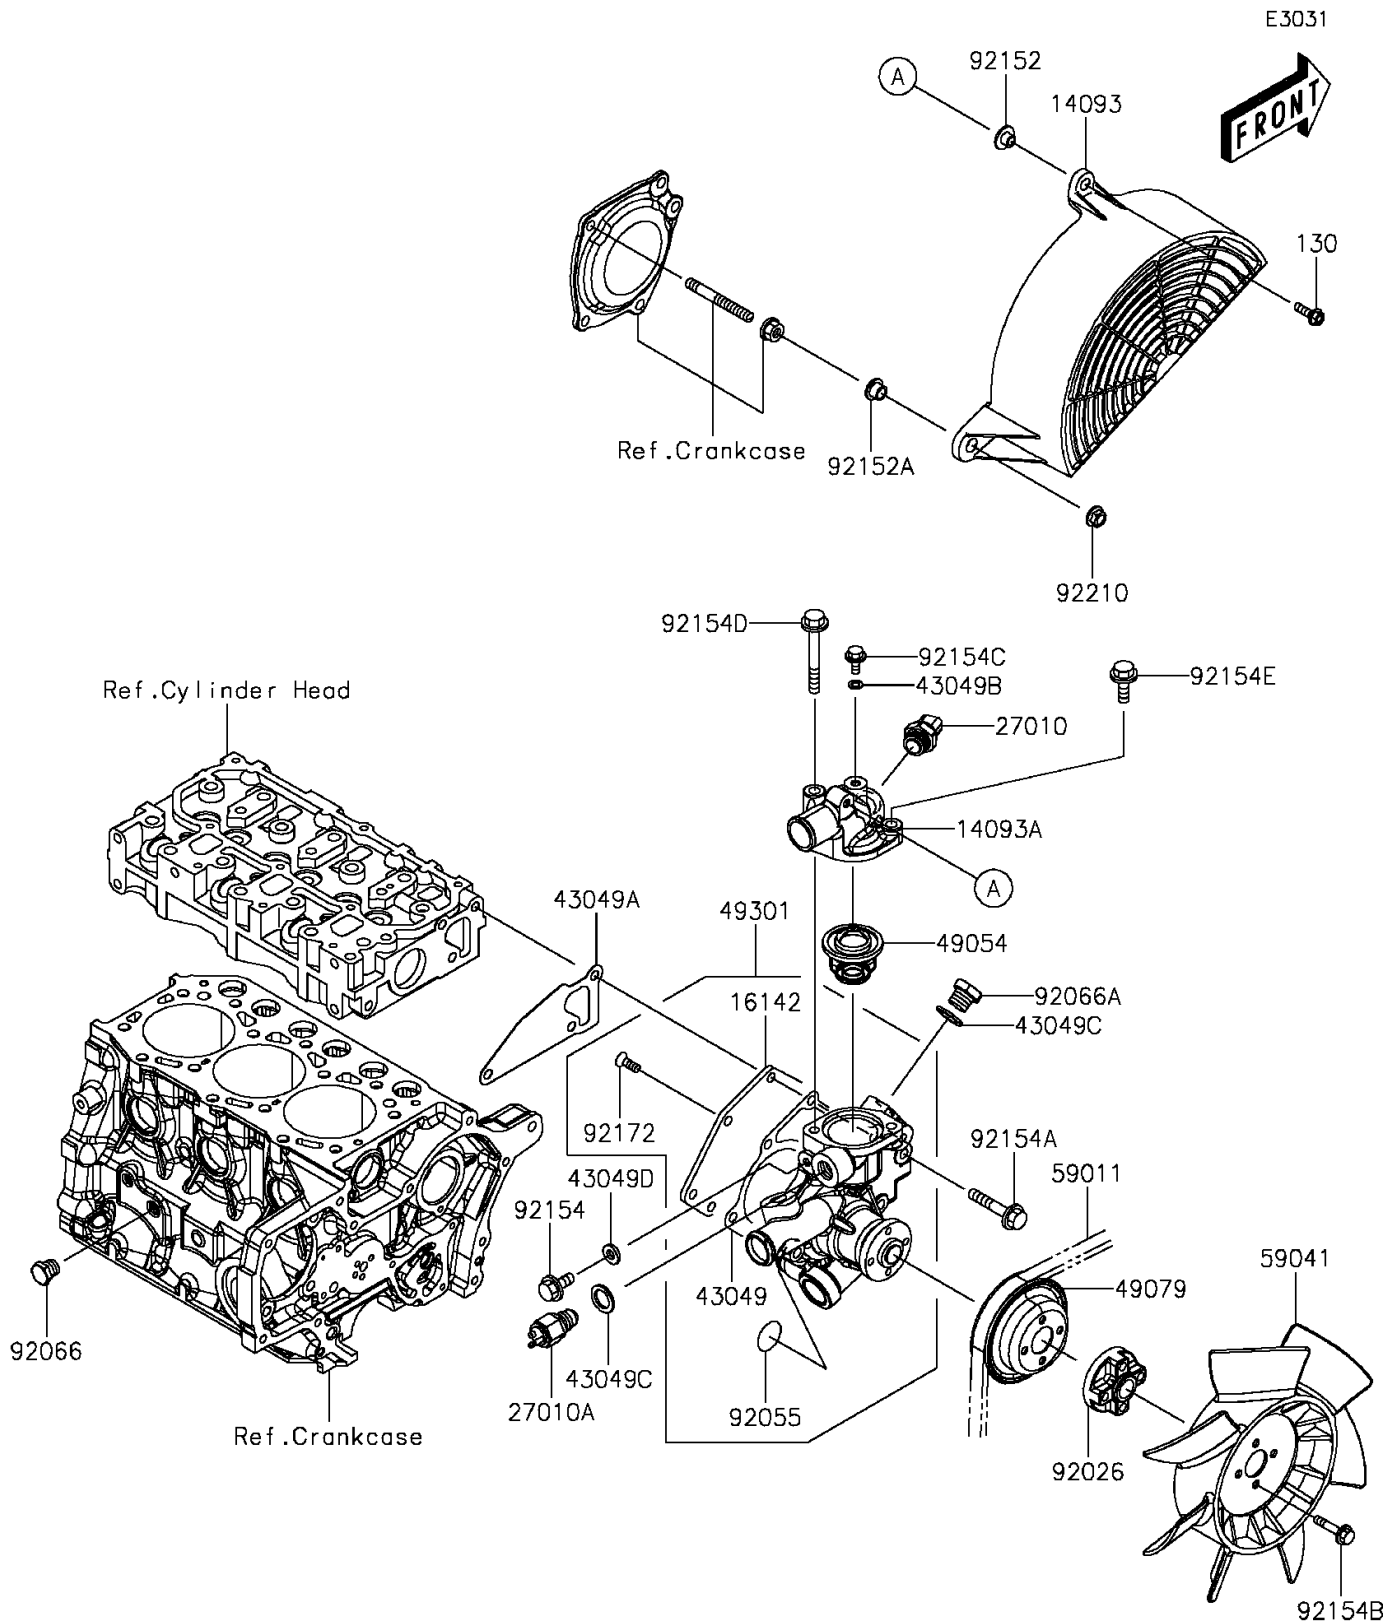

2016 MULE PRO-DXT™ EPS LE DIESEL PARTS DIAGRAM

Water Pump

2016 MULE PRO-DXT™ EPS LE DIESEL PARTS LIST

Water Pump

ITEM NAME	PART NUMBER	QUANTITY
BOLT-FLANGED,6X20 (Ref # 130)	130BA0620	1
COVER,FAN (Ref # 14093)	14093-0297	1
COVER,THERMOSTAT (Ref # 14093A)	14093-0446	1
COVER-PUMP (Ref # 16142)	16142-0736	1
SWITCH,THERMOSTAT (Ref # 27010)	27010-0839	1
SWITCH,THERMO (Ref # 27010A)	27010-0840	1
PACKING,WATER PUMP (Ref # 43049)	43049-0040	1
PACKING,WATER PUMP (Ref # 43049A)	43049-0041	1
PACKING,6X1 (Ref # 43049B)	43049-0042	1
PACKING (Ref # 43049C)	43049-0043	1
PACKING,8X1 (Ref # 43049D)	43049-0047	1
THERMOSTAT (Ref # 49054)	49054-0008	1
PULLEY-BELT (Ref # 49079)	49079-0027	1
PUMP-ASSY-WATER (Ref # 49301)	49301-0002	1
BELT,A35 (Ref # 59011)	59011-0045	1
FAN,COOLING (Ref # 59041)	59041-0015	1
SPACER (Ref # 92026)	92026-0820	1
RING-O (Ref # 92055)	92055-0858	1
PLUG,DRAIN (Ref # 92066)	92066-0853	1
PLUG (Ref # 92066A)	92066-0854	1
COLLAR (Ref # 92152)	92152-0181	1
COLLAR (Ref # 92152A)	92152-0613	1
BOLT,FLANGED,8X12 (Ref # 92154)	92154-1999	1
BOLT,FLANGED,8X45 (Ref # 92154A)	92154-2000	1
BOLT,FLANGED,6X30 (Ref # 92154B)	92154-2067	1
BOLT,FLANGED,6X10 (Ref # 92154C)	92154-2068	1
BOLT,FLANGED,8X65 (Ref # 92154D)	92154-2070	1
BOLT,FLANGED,8X28 (Ref # 92154E)	92154-2110	1
SCREW,6X12 (Ref # 92172)	92172-0987	1

2016 MULE PRO-DXT™ EPS LE DIESEL PARTS LIST

Water Pump

ITEM NAME	PART NUMBER	QUANTITY
NUT,FLANGED,8MM (Ref # 92210)	92210-0555	1