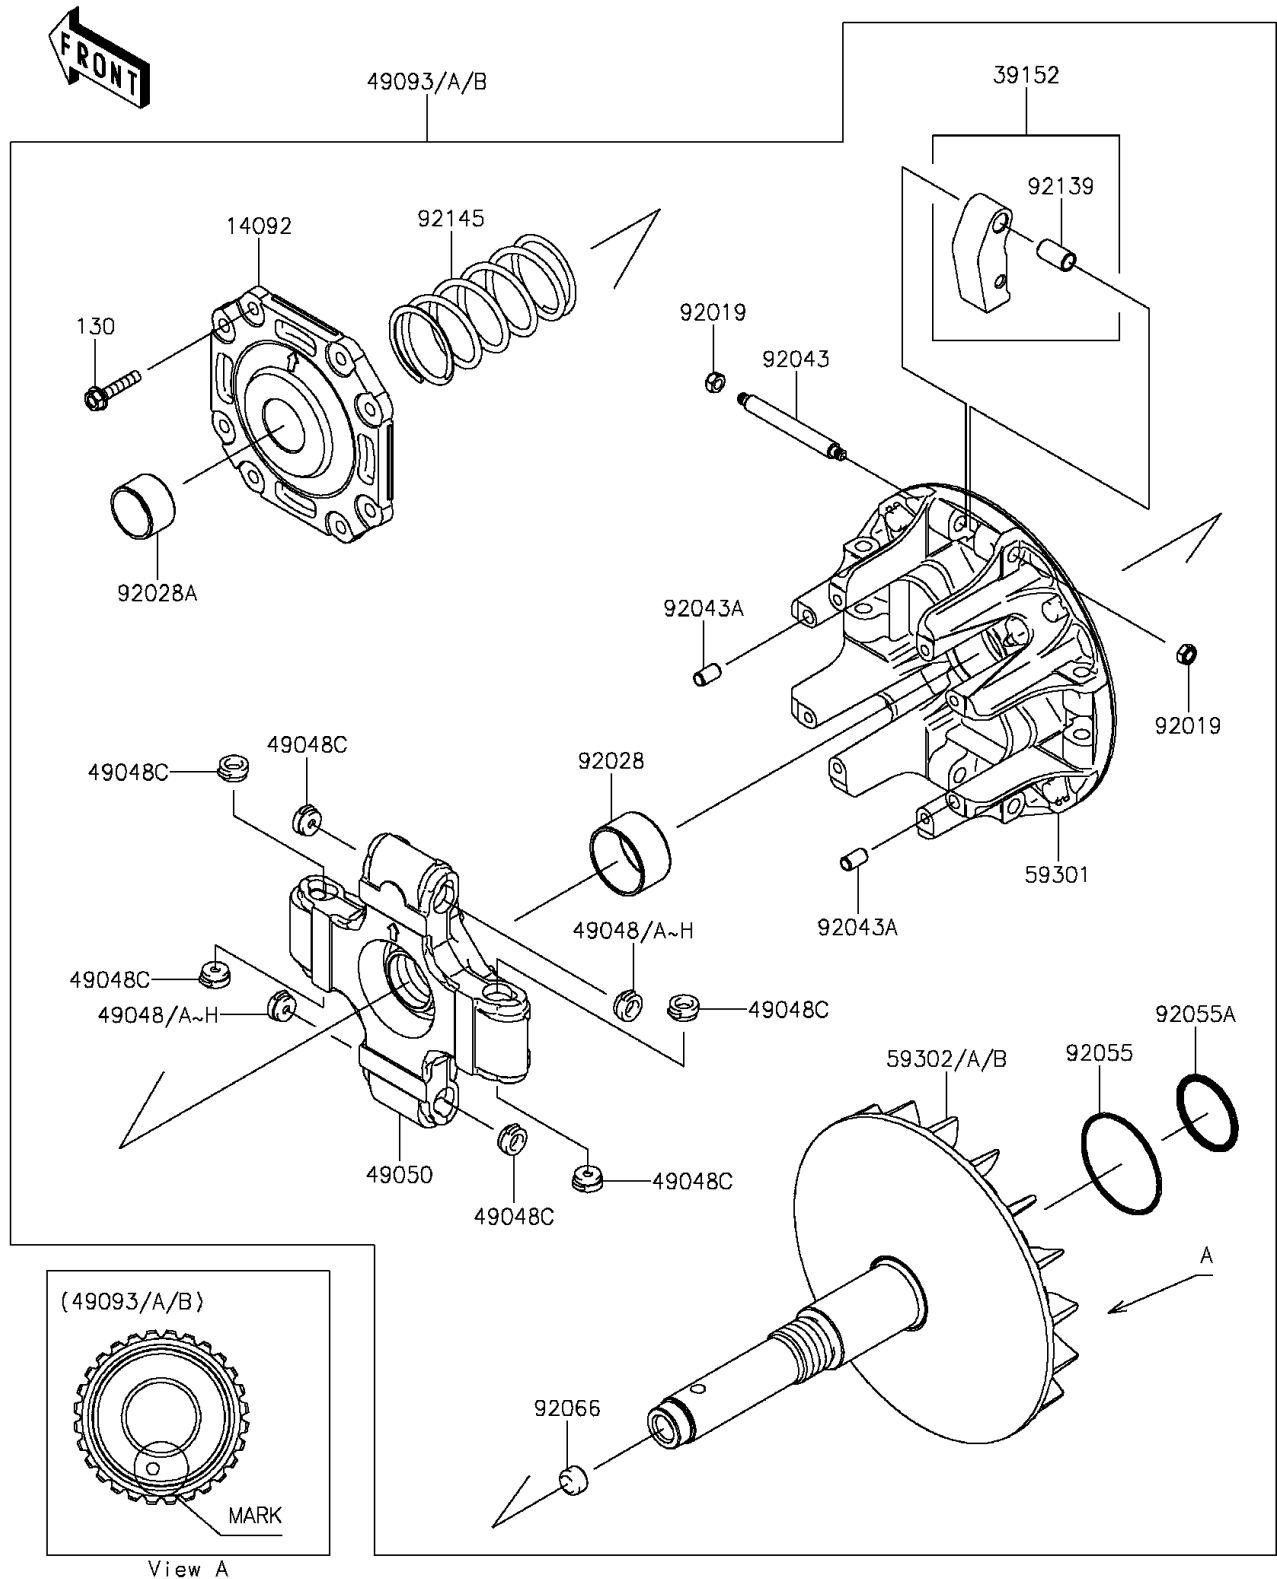

2016 MULE PRO-DXT™ EPS LE DIESEL PARTS DIAGRAM

Drive Converter

E1391

2016 MULE PRO-DXT™ EPS LE DIESEL PARTS LIST

Drive Converter

ITEM NAME	PART NUMBER	QUANTITY
BOLT-FLANGED,6X30 (Ref # 130)	130CA0630	1
COVER (Ref # 14092)	14092-1201	1
WEIGHT-RAMP (Ref # 39152)	39152-0043	1
SHOE,T=7.2 (Ref # 49048)	49048-1087	1
SHOE,T=7.3 (Ref # 49048A)	49048-1088	1
SHOE,T=7.4 (Ref # 49048B)	49048-1089	1
SHOE,T=7.5 (Ref # 49048C)	49048-1090	1
SHOE,T=7.6 (Ref # 49048D)	49048-1091	1
SHOE,T=7.7 (Ref # 49048E)	49048-1092	1
SHOE,T=7.8 (Ref # 49048F)	49048-1093	1
SHOE,T=7.9 (Ref # 49048G)	49048-1094	1
SHOE,T=8.0 (Ref # 49048H)	49048-1095	1
SPIDER (Ref # 49050)	49050-1083	1
CONVERTER-DRIVE,B MARK,WHITE (Ref # 49093)	49093-0050	1
CONVERTER-DRIVE,A MARK,BLUE (Ref # 49093A)	49093-0069	1
CONVERTER-DRIVE,C MARK,YELLOW (Ref # 49093B)	49093-0070	1
SHEAVE-MOVABLE (Ref # 59301)	59301-0025	1
SHEAVE-COMP,B MARK,WHITE (Ref # 59302)	59302-0092	1
SHEAVE-COMP,A MARK,BLUE (Ref # 59302A)	59302-0093	1
SHEAVE-COMP,C MARK,YELLOW (Ref # 59302B)	59302-0094	1
NUT,LOCK,6MM (Ref # 92019)	92019-008	1
BUSHING (Ref # 92028)	92028-1975	1
BUSHING (Ref # 92028A)	92028-1980	1
PIN (Ref # 92043)	92043-0809	1
PIN,6.2X8X14 (Ref # 92043A)	92043-1263	1
RING-O,59.5X2.4 (Ref # 92055)	92055-0753	1
RING-O,3.5X39.7 (Ref # 92055A)	92055-0789	1
PLUG (Ref # 92066)	92066-0784	1
BUSHING,9X11X19.75 (Ref # 92139)	92139-1103	1

2016 MULE PRO-DXT™ EPS LE DIESEL PARTS LIST

Drive Converter

ITEM NAME	PART NUMBER	QUANTITY
SPRING (Ref # 92145)	92145-1670	1