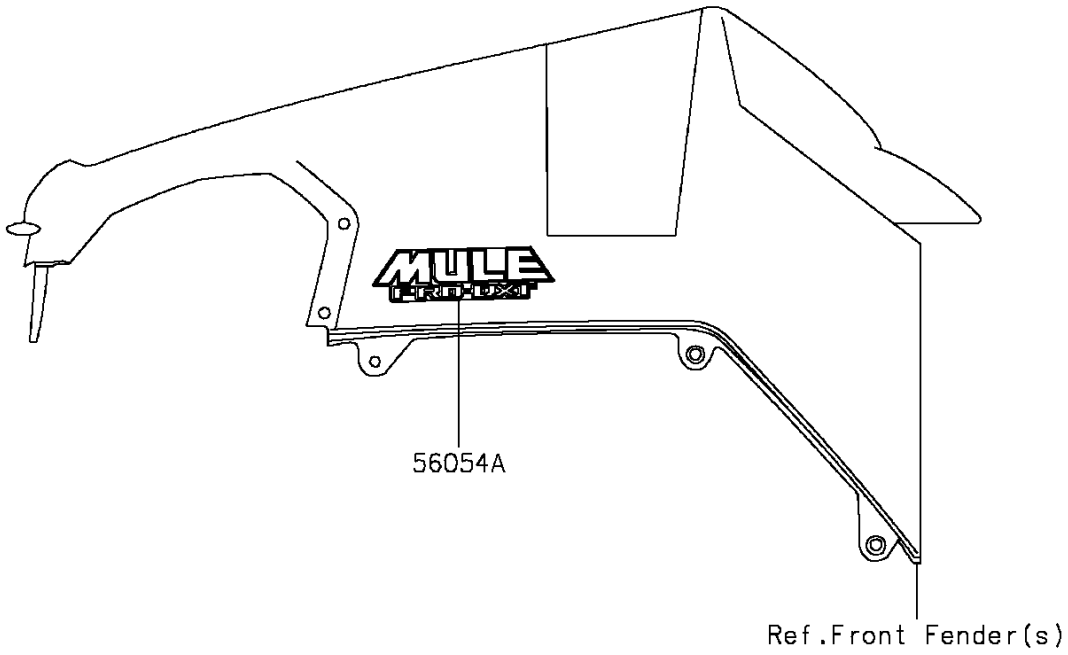

2016 MULE PRO-DXT™ DIESEL PARTS DIAGRAM

Decals(Black)(Green)

F2861

2016 MULE PRO-DXT™ DIESEL PARTS LIST

Decals(Black)(Green)

ITEM NAME	PART NUMBER	QUANTITY
MARK,CARRIER,KAWASAKI (Ref # 56054)	56054-1530	2
MARK,FR FENDER,MULE PRO-DXT (Ref # 56054A)	56054-1960	2
MARK,RR CARRIER,LH,DIESEL 4X4 (Ref # 56054B)	56054-1961	1
MARK,RR CARRIER,RH,DIESEL 4X4 (Ref # 56054C)	56054-1962	1