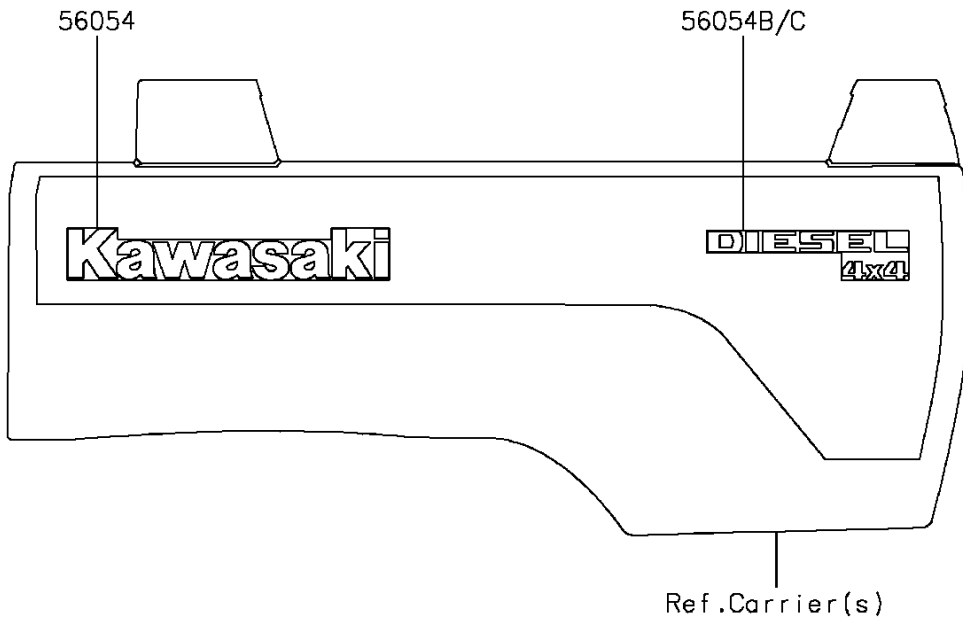

2016 MULE PRO-DXT™ DIESEL PARTS DIAGRAM

Decals(Black)(Green)

F2861

2016 MULE PRO-DXT™ DIESEL PARTS LIST

Decals(Black)(Green)

ITEM NAME	PART NUMBER	QUANTITY
MARK,CARRIER,KAWASAKI (Ref # 56054)	56054-1530	2
MARK,FR FENDER,MULE PRO-DXT (Ref # 56054A)	56054-1960	2
MARK,RR CARRIER,LH,DIESEL 4X4 (Ref # 56054B)	56054-1961	1
MARK,RR CARRIER,RH,DIESEL 4X4 (Ref # 56054C)	56054-1962	1