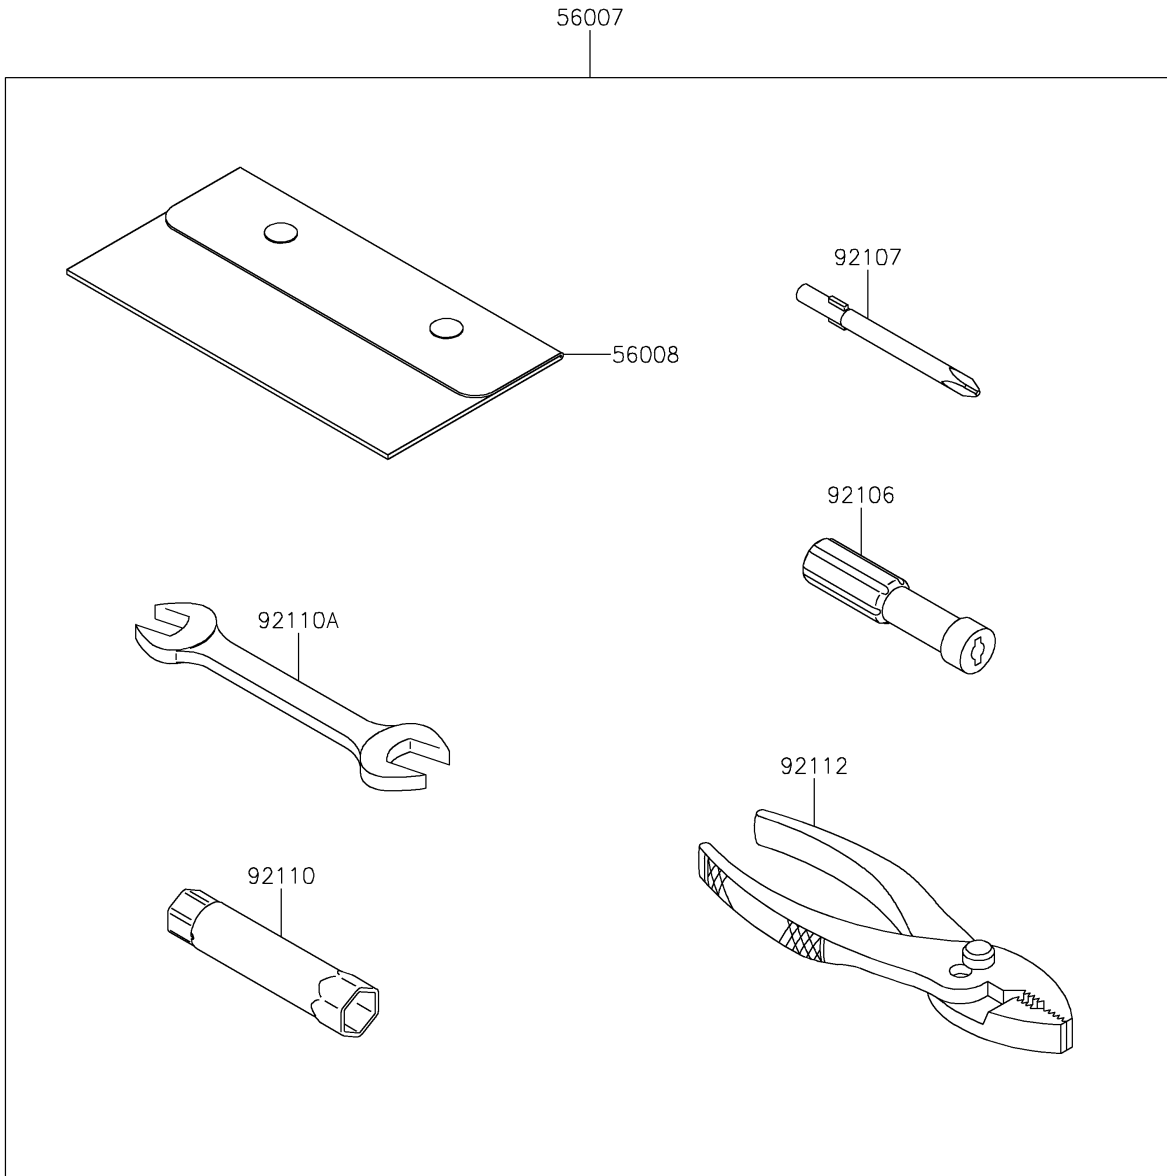

2020 KLX®150L PARTS DIAGRAM

Owner's Tools

F2810

2020 KLX®150L PARTS LIST

Owner's Tools

ITEM NAME	PART NUMBER	QUANTITY
TOOL-KIT (Ref # 56007)	56007-0084	1
BAG,TOOL (Ref # 56008)	56008-0024	1
GASKET-LIQUID,TB1211F,CLEAR (Ref # 92104)	92104-0004	1
GASKET-LIQUID,TB1216B,BLACK (Ref # 92104A)	92104-1064	1
GRIP-SCREW DRIVER (Ref # 92106)	92106-0002	1
TOOL-DRIVER,#2PHILLIPS (Ref # 92107)	92107-0014	1
TOOL-WRENCH,BOX,16X17 (Ref # 92110)	92110-0050	1
TOOL-WRENCH,OPEN END,14X17 (Ref # 92110A)	92110-0053	1
TOOL-PLIERS (Ref # 92112)	92112-0005	1