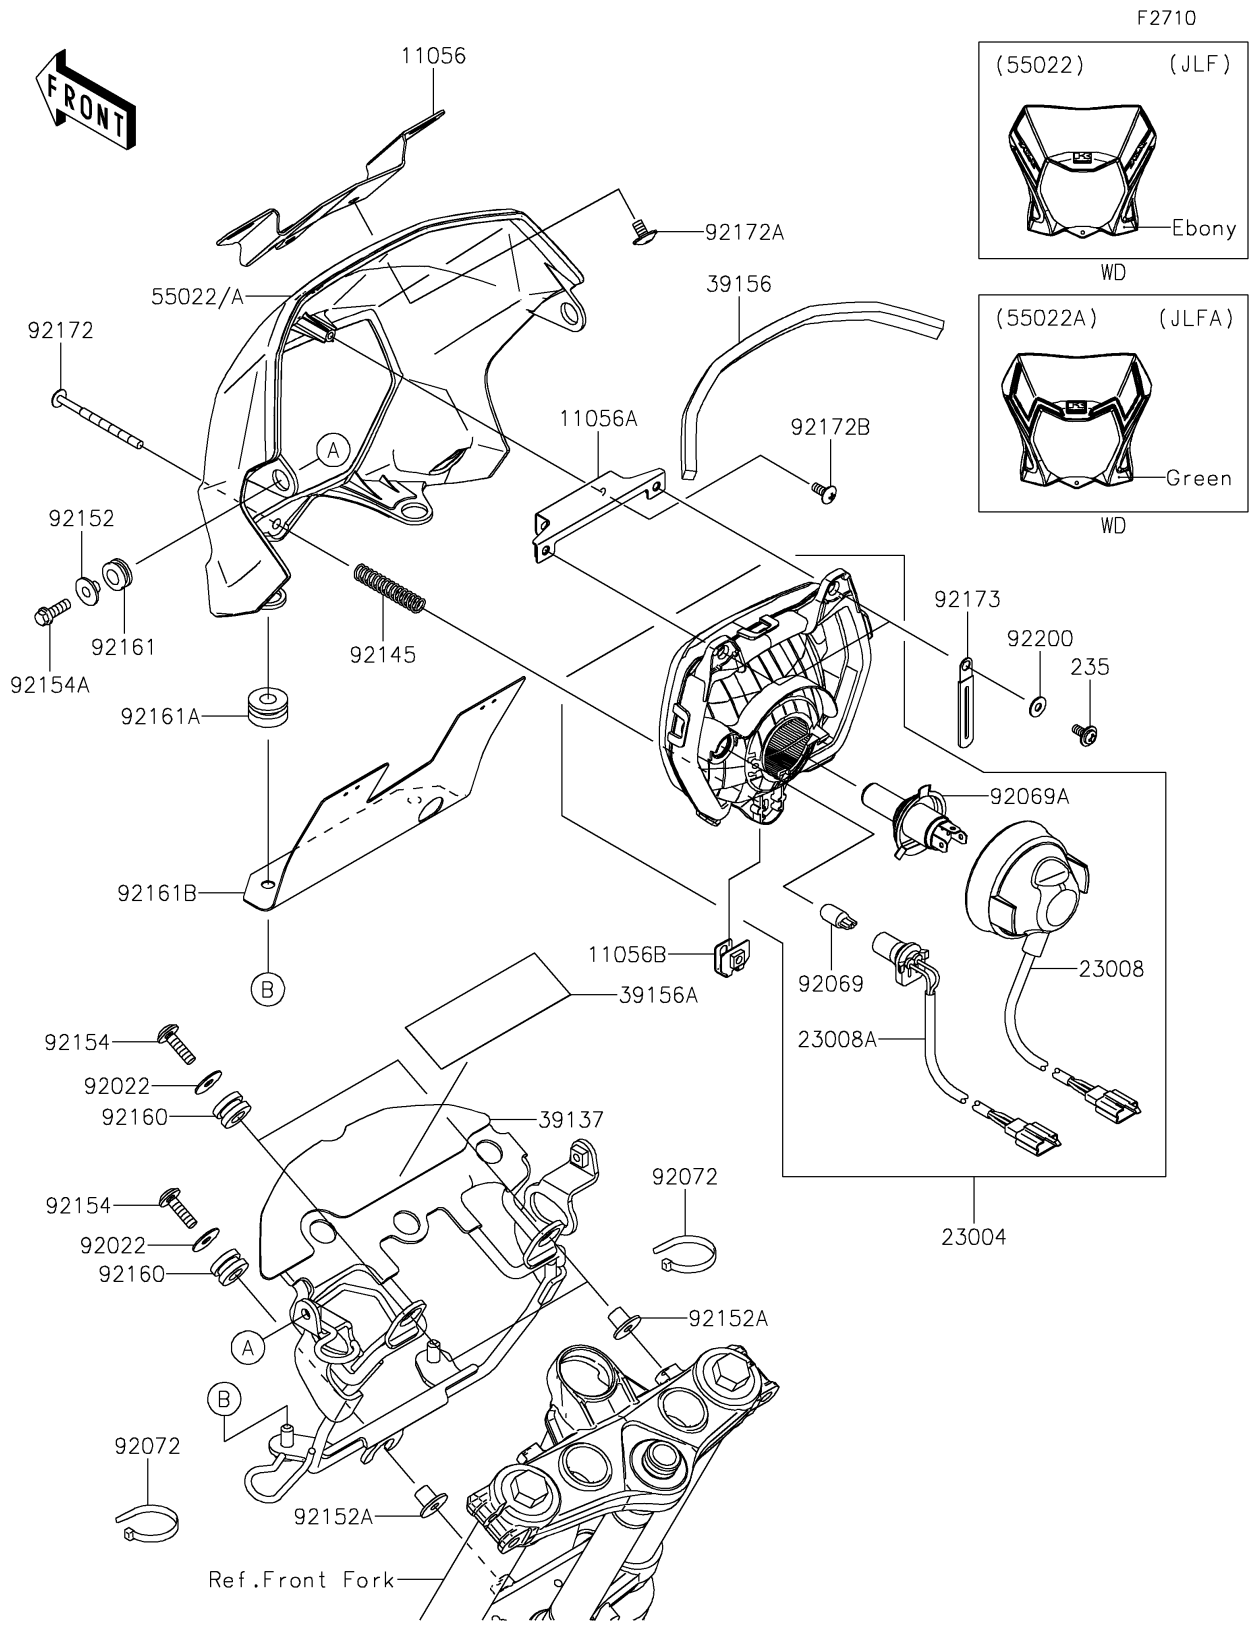

2020 KLX®150L PARTS DIAGRAM

Headlight(s)

2020 KLX®150L PARTS LIST

Headlight(s)

ITEM NAME	PART NUMBER	QUANTITY
BRACKET (Ref # 11056)	11056-7198	1
BRACKET (Ref # 11056A)	11056-7216	1
BRACKET (Ref # 11056B)	11056-7968	1
LAMP-HEAD (Ref # 23004)	23004-0357	1
SOCKET-ASSY,HEAD LAMP (Ref # 23008)	23008-0173	1
SOCKET-ASSY,POSITION LAMP (Ref # 23008A)	23008-0174	1
SCREW-PAN-WP-CROS,5X12 (Ref # 235)	235AA0512	2
STAY-COMP,HEAD LAMP (Ref # 39137)	39137-0674	1
PAD,10X260X7 (Ref # 39156)	39156-1857	1
PAD,35X110 (Ref # 39156A)	39156-2305	1
COVER-HEAD LAMP,L.GREEN (Ref # 55022A)	55022-5363-290	1
WASHER,PLAIN,6.5X20X1 (Ref # 92022)	92022-165	3
BULB,12V 5W (Ref # 92069)	92069-0059	1
BULB,12V35/35W (Ref # 92069A)	92069-0086	1
BAND,L=220 (Ref # 92072)	92072-0044	2
SPRING (Ref # 92145)	92145-1645	1
COLLAR (Ref # 92152)	92152-0295	2
COLLAR,6.5X10X13.1 (Ref # 92152A)	92152-2494	3
BOLT,SOCKET,6X22 (Ref # 92154)	92154-3758	3
BOLT,FLANGED,6X18 (Ref # 92154A)	92154-3761	2
DAMPER,10X20X12 (Ref # 92160)	92160-1167	3
DAMPER,10X18X7.5 (Ref # 92161)	92161-1535	2
DAMPER,7.5X22X11 (Ref # 92161A)	92161-1536	2
DAMPER (Ref # 92161B)	92161-2115	1
SCREW,5X70 (Ref # 92172)	92172-0909	1
SCREW,CROS,6X10 (Ref # 92172A)	92172-1254	3
SCREW,CROS,5X10 (Ref # 92172B)	92172-1255	2
CLAMP (Ref # 92173)	92173-1424	2
WASHER,5.2X13X1 (Ref # 92200)	92200-1694	2