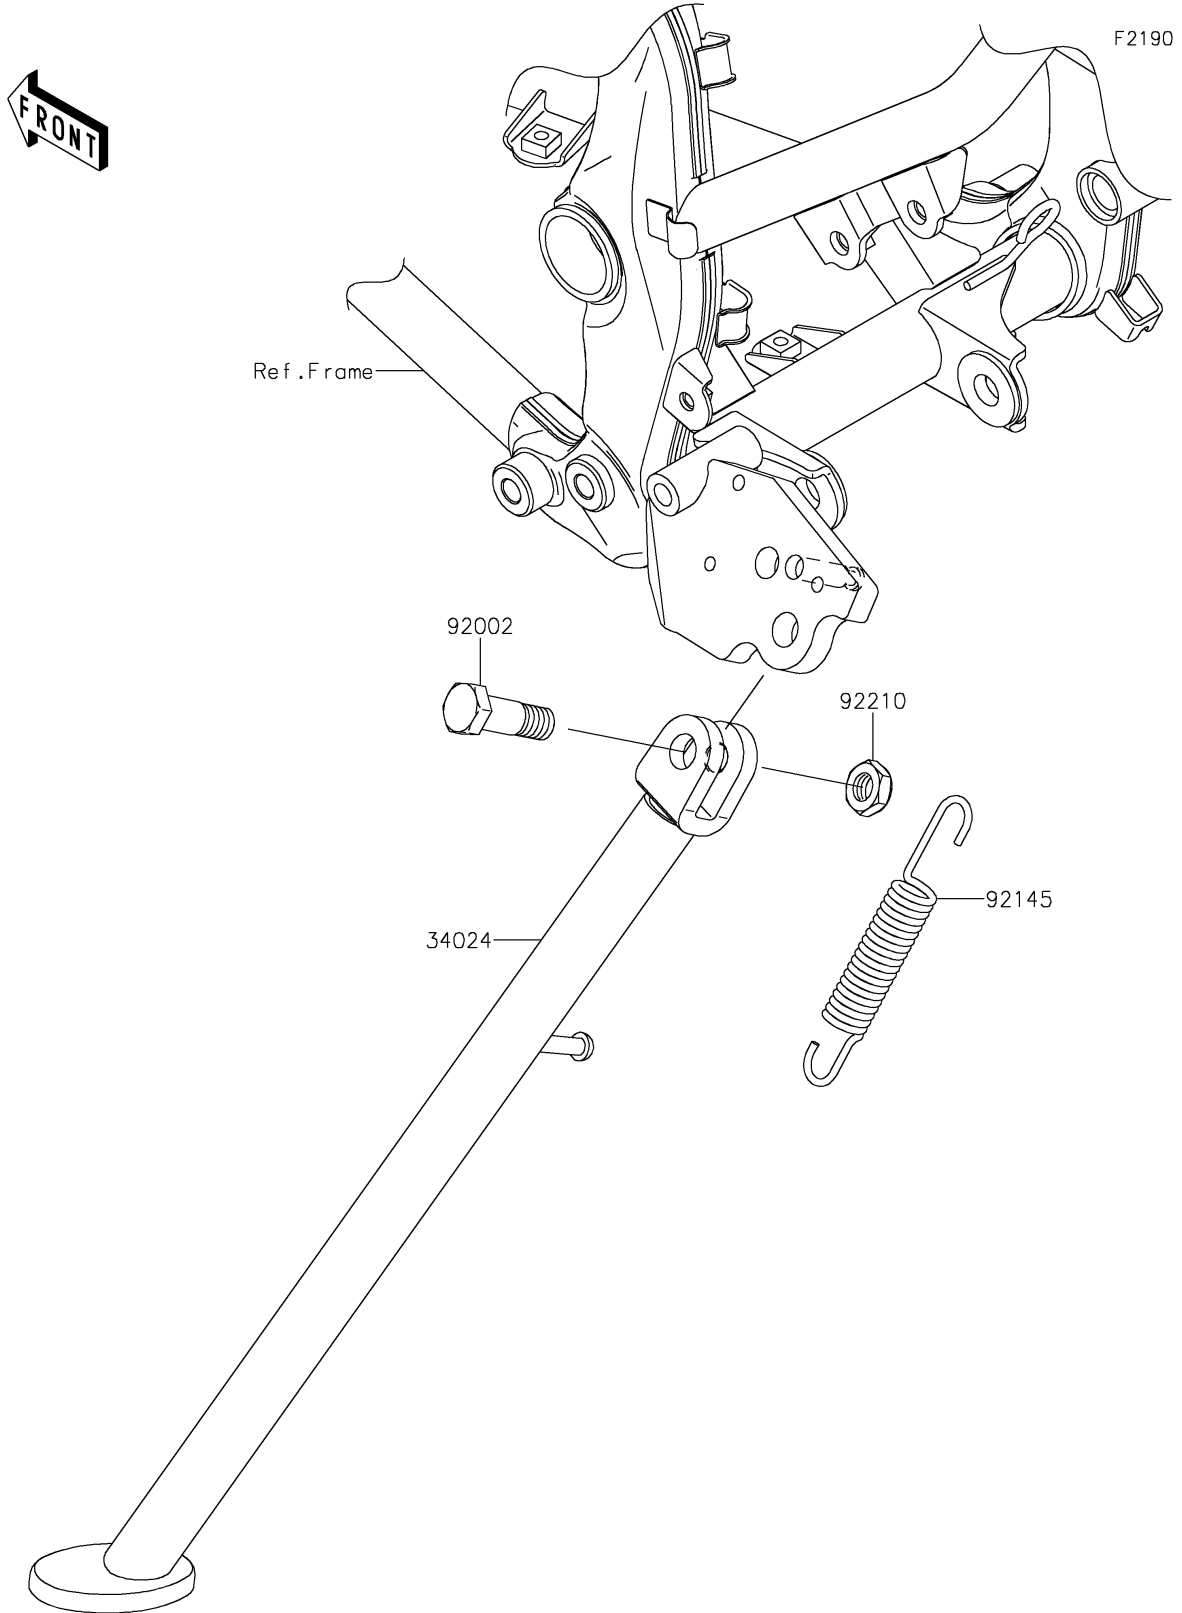

# 2020 KLX®150L PARTS DIAGRAM

Stand(s)

## 2020 KLX®150L PARTS LIST

Stand(s)

ITEM NAME	PART NUMBER	QUANTITY
STAND-SIDE,P.SILVER (Ref # 34024)	34024-0121-458	1
BOLT,SIDE STAND (Ref # 92002)	92002-1813	1
SPRING (Ref # 92145)	92145-1588	1
NUT,LOCK,10MM (Ref # 92210)	92210-1672	1