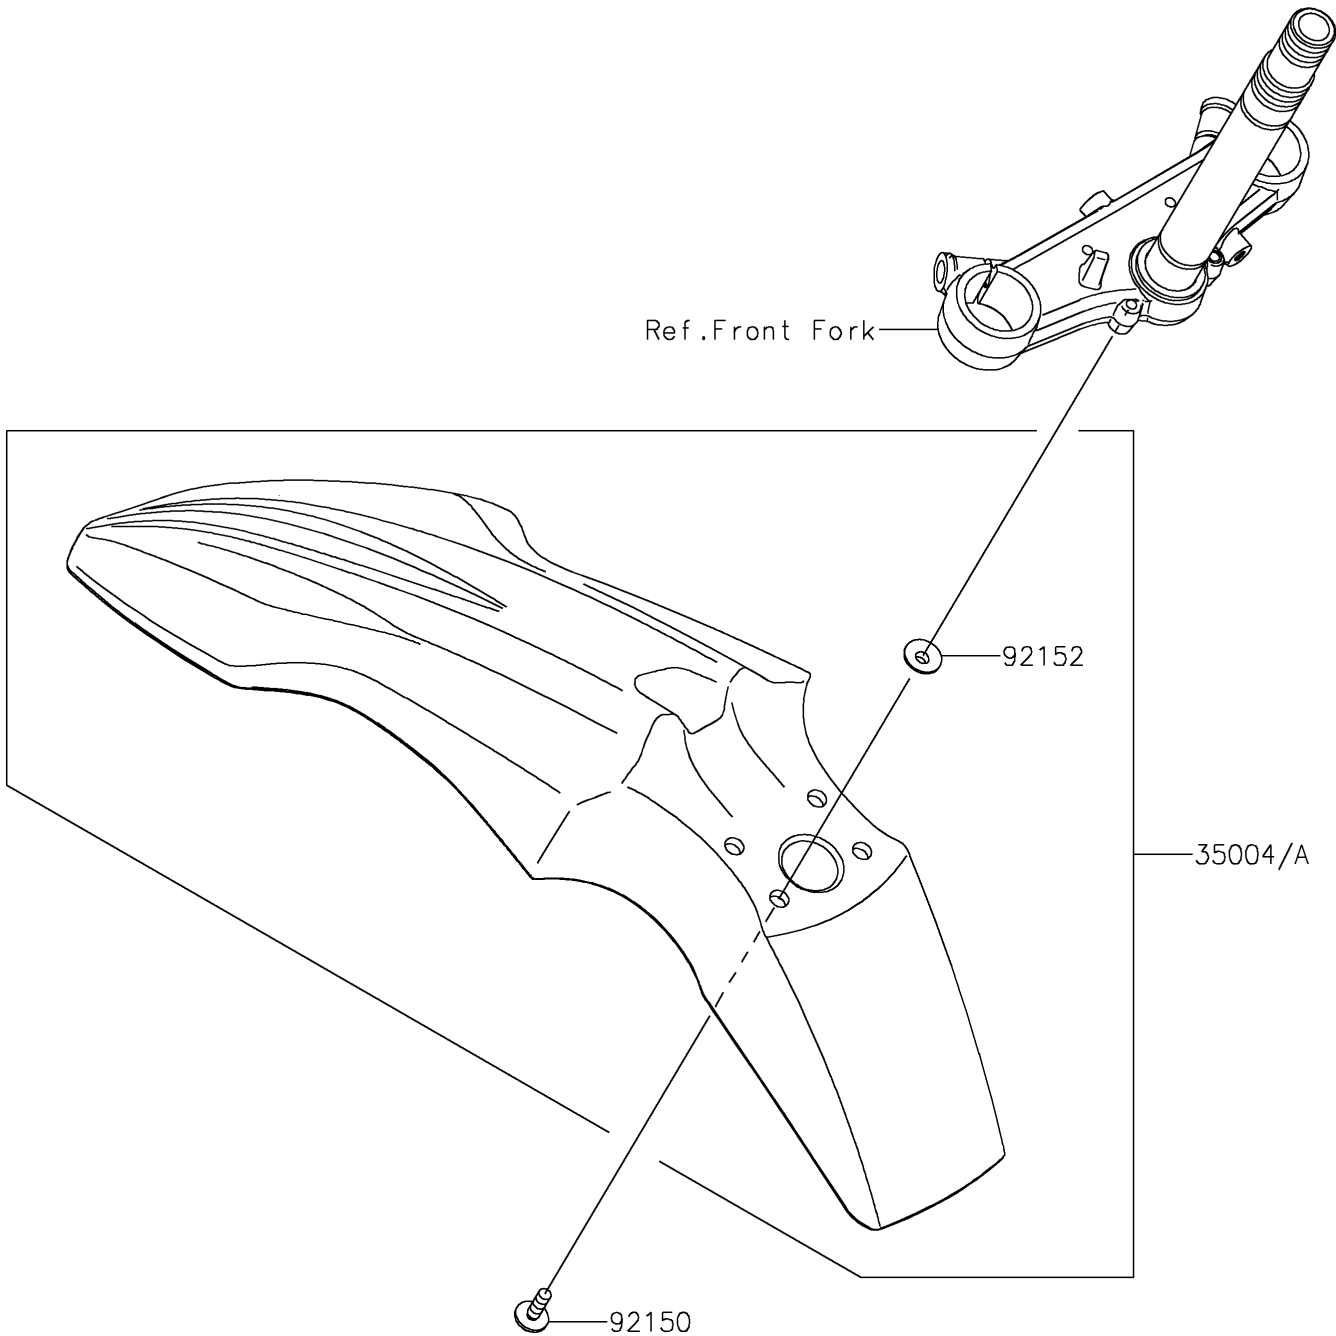

# 2020 KLX®150L PARTS DIAGRAM

Front Fender(s)

F2171

## 2020 KLX®150L PARTS LIST

Front Fender(s)

ITEM NAME	PART NUMBER	QUANTITY
FENDER-FRONT,L.GREEN (Ref # 35004)	35004-0348-290	1
BOLT,FLANGED,6X20 (Ref # 92150)	92150-1339	4
COLLAR,6.6X9X6 (Ref # 92152)	92152-1999	4