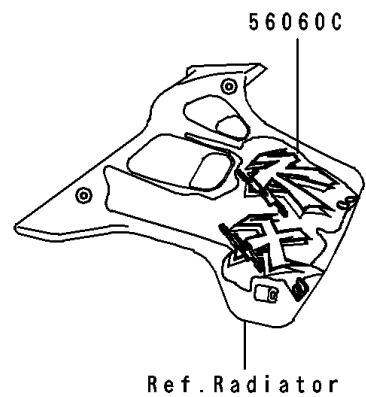

1993 KX125 PARTS DIAGRAM

Label

F2860

1993 KX125 PARTS LIST

Label

ITEM NAME	PART NUMBER	QUANTITY
LABEL-WARNING,NOISE (Ref # 56040)	56040-1101	1
LABEL-WARNING,GASOLINE/OIL (Ref # 56040A)	56040-1129	1
LABEL-WARNING,GASOLINE/OIL (Ref # 56040B)	56040-1306	1
LABEL-WARNING,WARRANTY (Ref # 56040C)	56040-1335	1
MARK,SWING ARM,LH,UNI-TRAK 125 (Ref # 56050)	56050-1869	1
MARK,SWING ARM,RH,125 UNI-TRAK (Ref # 56050A)	56050-1870	1
PATTERN,SIDE COVER,LH (Ref # 56060)	56060-1001	1
PATTERN,SIDE COVER,RH (Ref # 56060A)	56060-1002	1
PATTERN,SHROUD,LH (Ref # 56060B)	56060-1355	1
PATTERN,SHROUD,RH (Ref # 56060C)	56060-1356	1