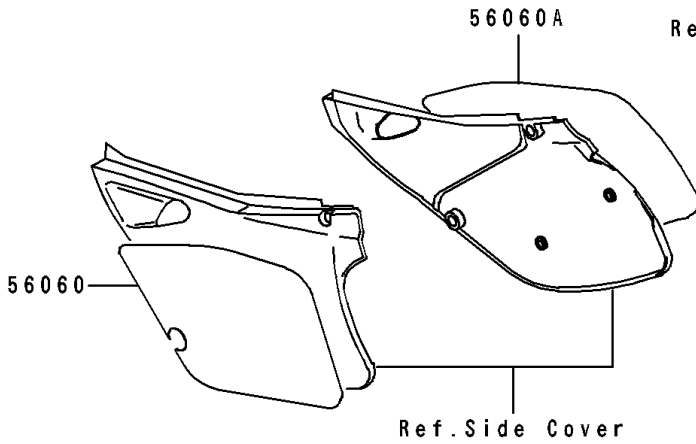

1993 KX125 PARTS DIAGRAM

Label

F2860

1993 KX125 PARTS LIST

Label

ITEM NAME	PART NUMBER	QUANTITY
LABEL-WARNING,NOISE (Ref # 56040)	56040-1101	1
LABEL-WARNING,GASOLINE/OIL (Ref # 56040A)	56040-1129	1
LABEL-WARNING,GASOLINE/OIL (Ref # 56040B)	56040-1306	1
LABEL-WARNING,WARRANTY (Ref # 56040C)	56040-1335	1
MARK,SWING ARM,LH,UNI-TRAK 125 (Ref # 56050)	56050-1869	1
MARK,SWING ARM,RH,125 UNI-TRAK (Ref # 56050A)	56050-1870	1
PATTERN,SIDE COVER,LH (Ref # 56060)	56060-1001	1
PATTERN,SIDE COVER,RH (Ref # 56060A)	56060-1002	1
PATTERN,SHROUD,LH (Ref # 56060B)	56060-1355	1
PATTERN,SHROUD,RH (Ref # 56060C)	56060-1356	1