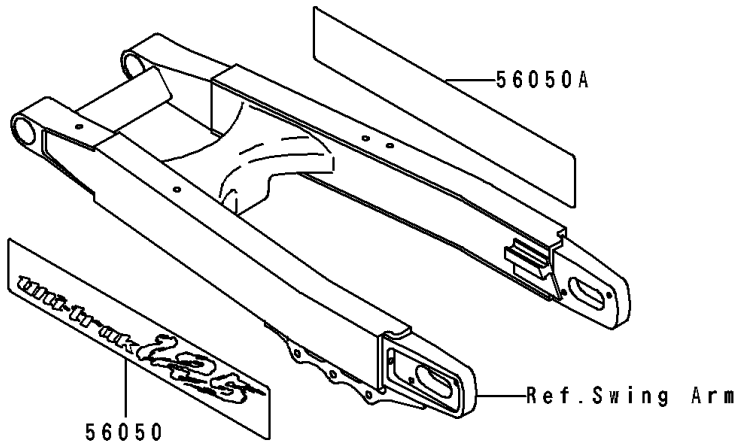

1993 KX125 PARTS DIAGRAM

Label

F2860

1993 KX125 PARTS LIST

Label

ITEM NAME	PART NUMBER	QUANTITY
LABEL-WARNING,NOISE (Ref # 56040)	56040-1101	1
LABEL-WARNING,GASOLINE/OIL (Ref # 56040A)	56040-1129	1
LABEL-WARNING,GASOLINE/OIL (Ref # 56040B)	56040-1306	1
LABEL-WARNING,WARRANTY (Ref # 56040C)	56040-1335	1
MARK,SWING ARM,LH,UNI-TRAK 125 (Ref # 56050)	56050-1869	1
MARK,SWING ARM,RH,125 UNI-TRAK (Ref # 56050A)	56050-1870	1
PATTERN,SIDE COVER,LH (Ref # 56060)	56060-1001	1
PATTERN,SIDE COVER,RH (Ref # 56060A)	56060-1002	1
PATTERN,SHROUD,LH (Ref # 56060B)	56060-1355	1
PATTERN,SHROUD,RH (Ref # 56060C)	56060-1356	1