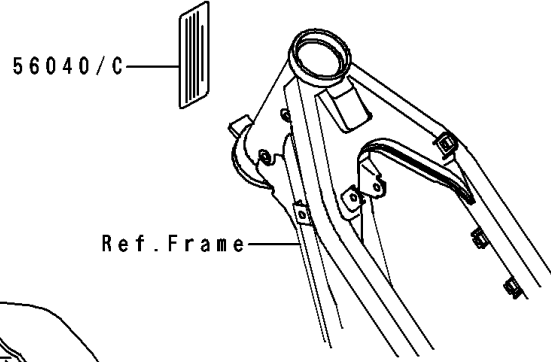

1993 KX125 PARTS DIAGRAM

Label

F2860

1993 KX125 PARTS LIST

Label

ITEM NAME	PART NUMBER	QUANTITY
LABEL-WARNING,NOISE (Ref # 56040)	56040-1101	1
LABEL-WARNING,GASOLINE/OIL (Ref # 56040A)	56040-1129	1
LABEL-WARNING,GASOLINE/OIL (Ref # 56040B)	56040-1306	1
LABEL-WARNING,WARRANTY (Ref # 56040C)	56040-1335	1
MARK,SWING ARM,LH,UNI-TRAK 125 (Ref # 56050)	56050-1869	1
MARK,SWING ARM,RH,125 UNI-TRAK (Ref # 56050A)	56050-1870	1
PATTERN,SIDE COVER,LH (Ref # 56060)	56060-1001	1
PATTERN,SIDE COVER,RH (Ref # 56060A)	56060-1002	1
PATTERN,SHROUD,LH (Ref # 56060B)	56060-1355	1
PATTERN,SHROUD,RH (Ref # 56060C)	56060-1356	1