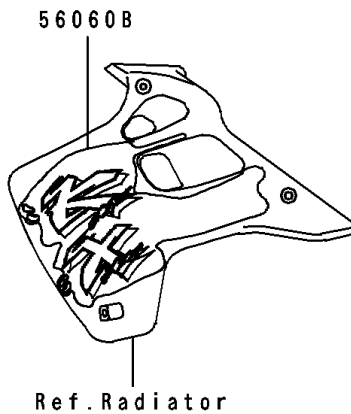

1993 KX125 PARTS DIAGRAM

Label

F2860

1993 KX125 PARTS LIST

Label

ITEM NAME	PART NUMBER	QUANTITY
LABEL-WARNING,NOISE (Ref # 56040)	56040-1101	1
LABEL-WARNING,GASOLINE/OIL (Ref # 56040A)	56040-1129	1
LABEL-WARNING,GASOLINE/OIL (Ref # 56040B)	56040-1306	1
LABEL-WARNING,WARRANTY (Ref # 56040C)	56040-1335	1
MARK,SWING ARM,LH,UNI-TRAK 125 (Ref # 56050)	56050-1869	1
MARK,SWING ARM,RH,125 UNI-TRAK (Ref # 56050A)	56050-1870	1
PATTERN,SIDE COVER,LH (Ref # 56060)	56060-1001	1
PATTERN,SIDE COVER,RH (Ref # 56060A)	56060-1002	1
PATTERN,SHROUD,LH (Ref # 56060B)	56060-1355	1
PATTERN,SHROUD,RH (Ref # 56060C)	56060-1356	1