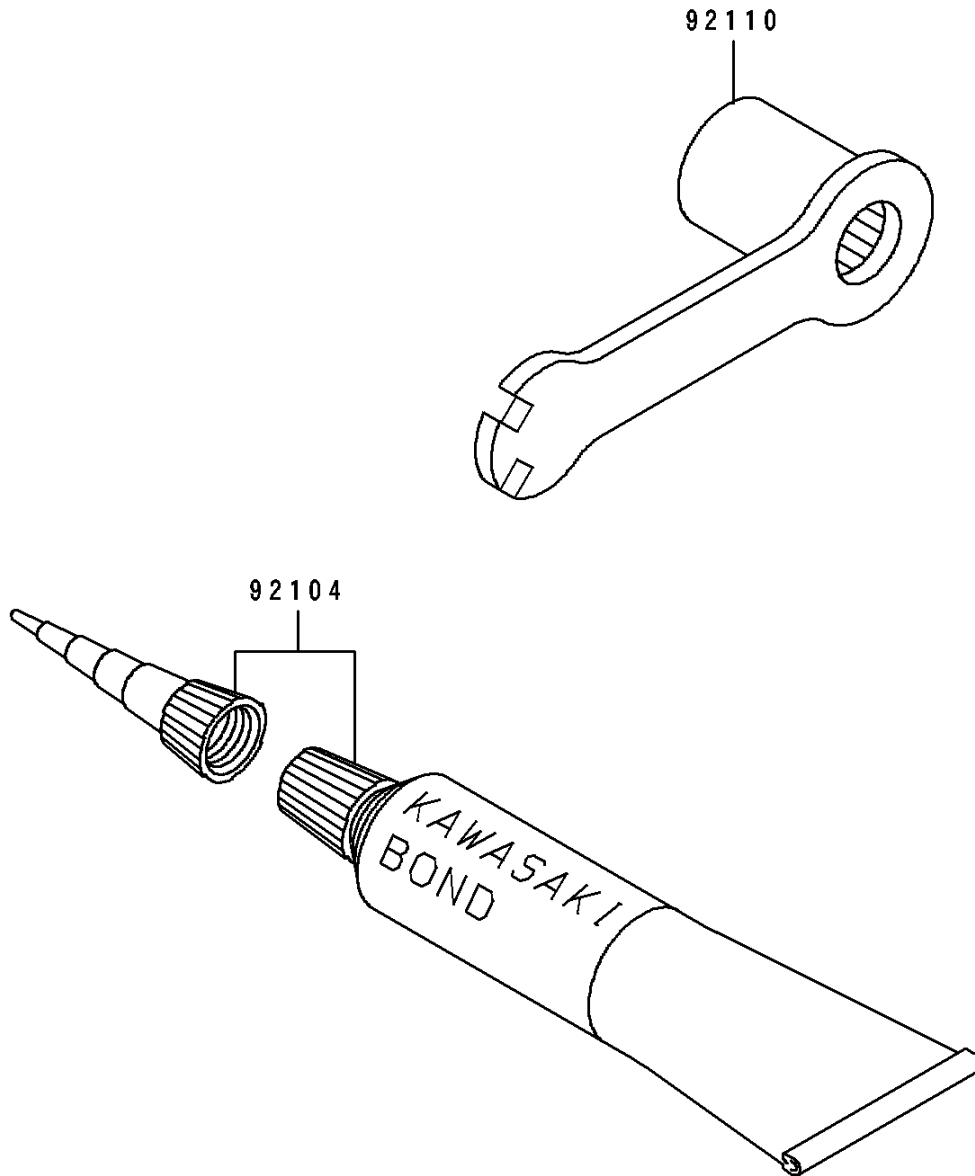

1993 KX125 PARTS DIAGRAM

Tool

F2810

1993 KX125 PARTS LIST

Tool

ITEM NAME	PART NUMBER	QUANTITY
GASKET-LIQUID,TUBE,100G,SILVER (Ref # 92104)	92104-002	1
TOOL-WRENCH,BOX,21MM&SPOKE (Ref # 92110)	92110-1141	1