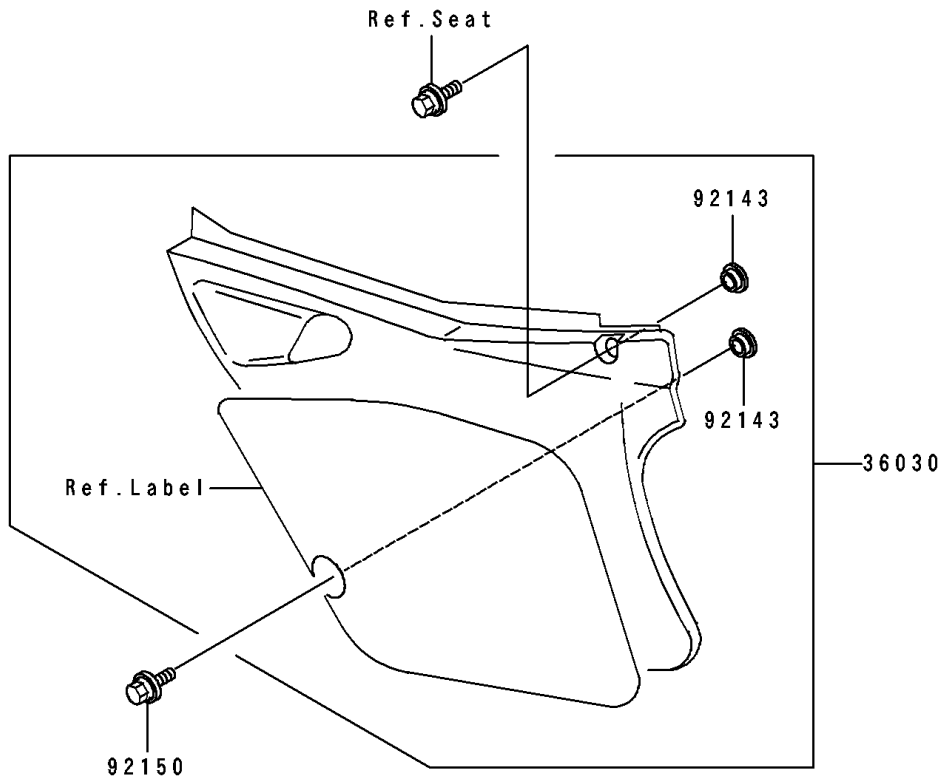

1993 KX125 PARTS DIAGRAM

Side Cover

F2611

1993 KX125 PARTS LIST

Side Cover

ITEM NAME	PART NUMBER	QUANTITY
COVER-SIDE,LH,L.GREEN (Ref # 36030)	36030-5025-6W	1
COVER-SIDE,RH,L.GREEN (Ref # 36030A)	36030-5026-6W	1
DAMPER (Ref # 92075)	92075-1598	2
COLLAR (Ref # 92143)	92143-1196	4
BOLT,6X20 (Ref # 92150)	92150-1339	4