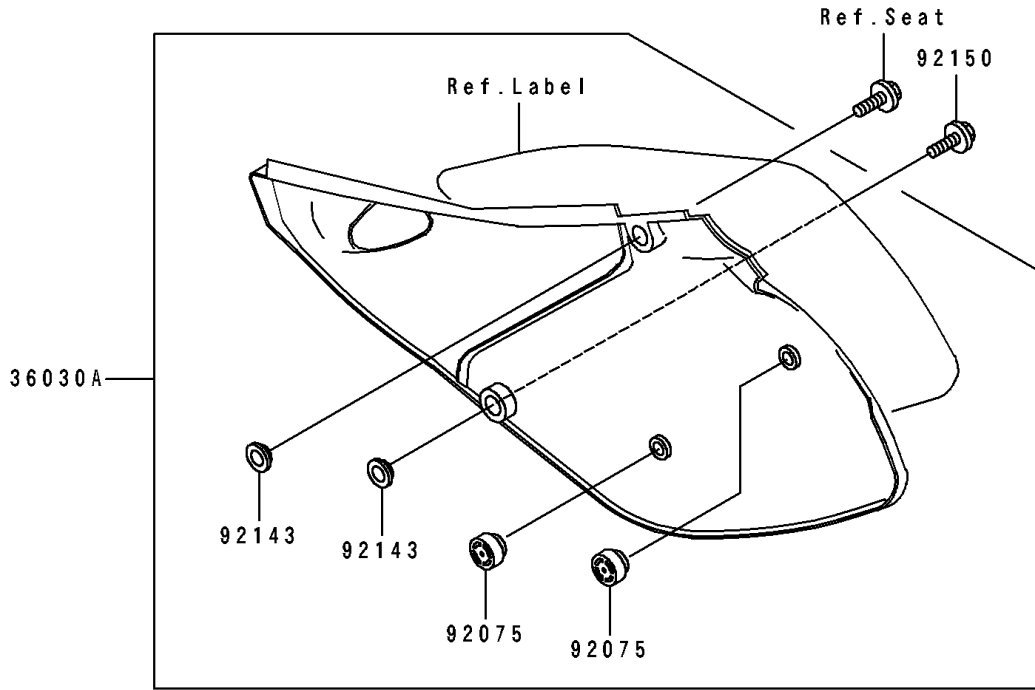

1993 KX125 PARTS DIAGRAM

Side Cover

F2611

1993 KX125 PARTS LIST

Side Cover

ITEM NAME	PART NUMBER	QUANTITY
COVER-SIDE,LH,L.GREEN (Ref # 36030)	36030-5025-6W	1
COVER-SIDE,RH,L.GREEN (Ref # 36030A)	36030-5026-6W	1
DAMPER (Ref # 92075)	92075-1598	2
COLLAR (Ref # 92143)	92143-1196	4
BOLT,6X20 (Ref # 92150)	92150-1339	4